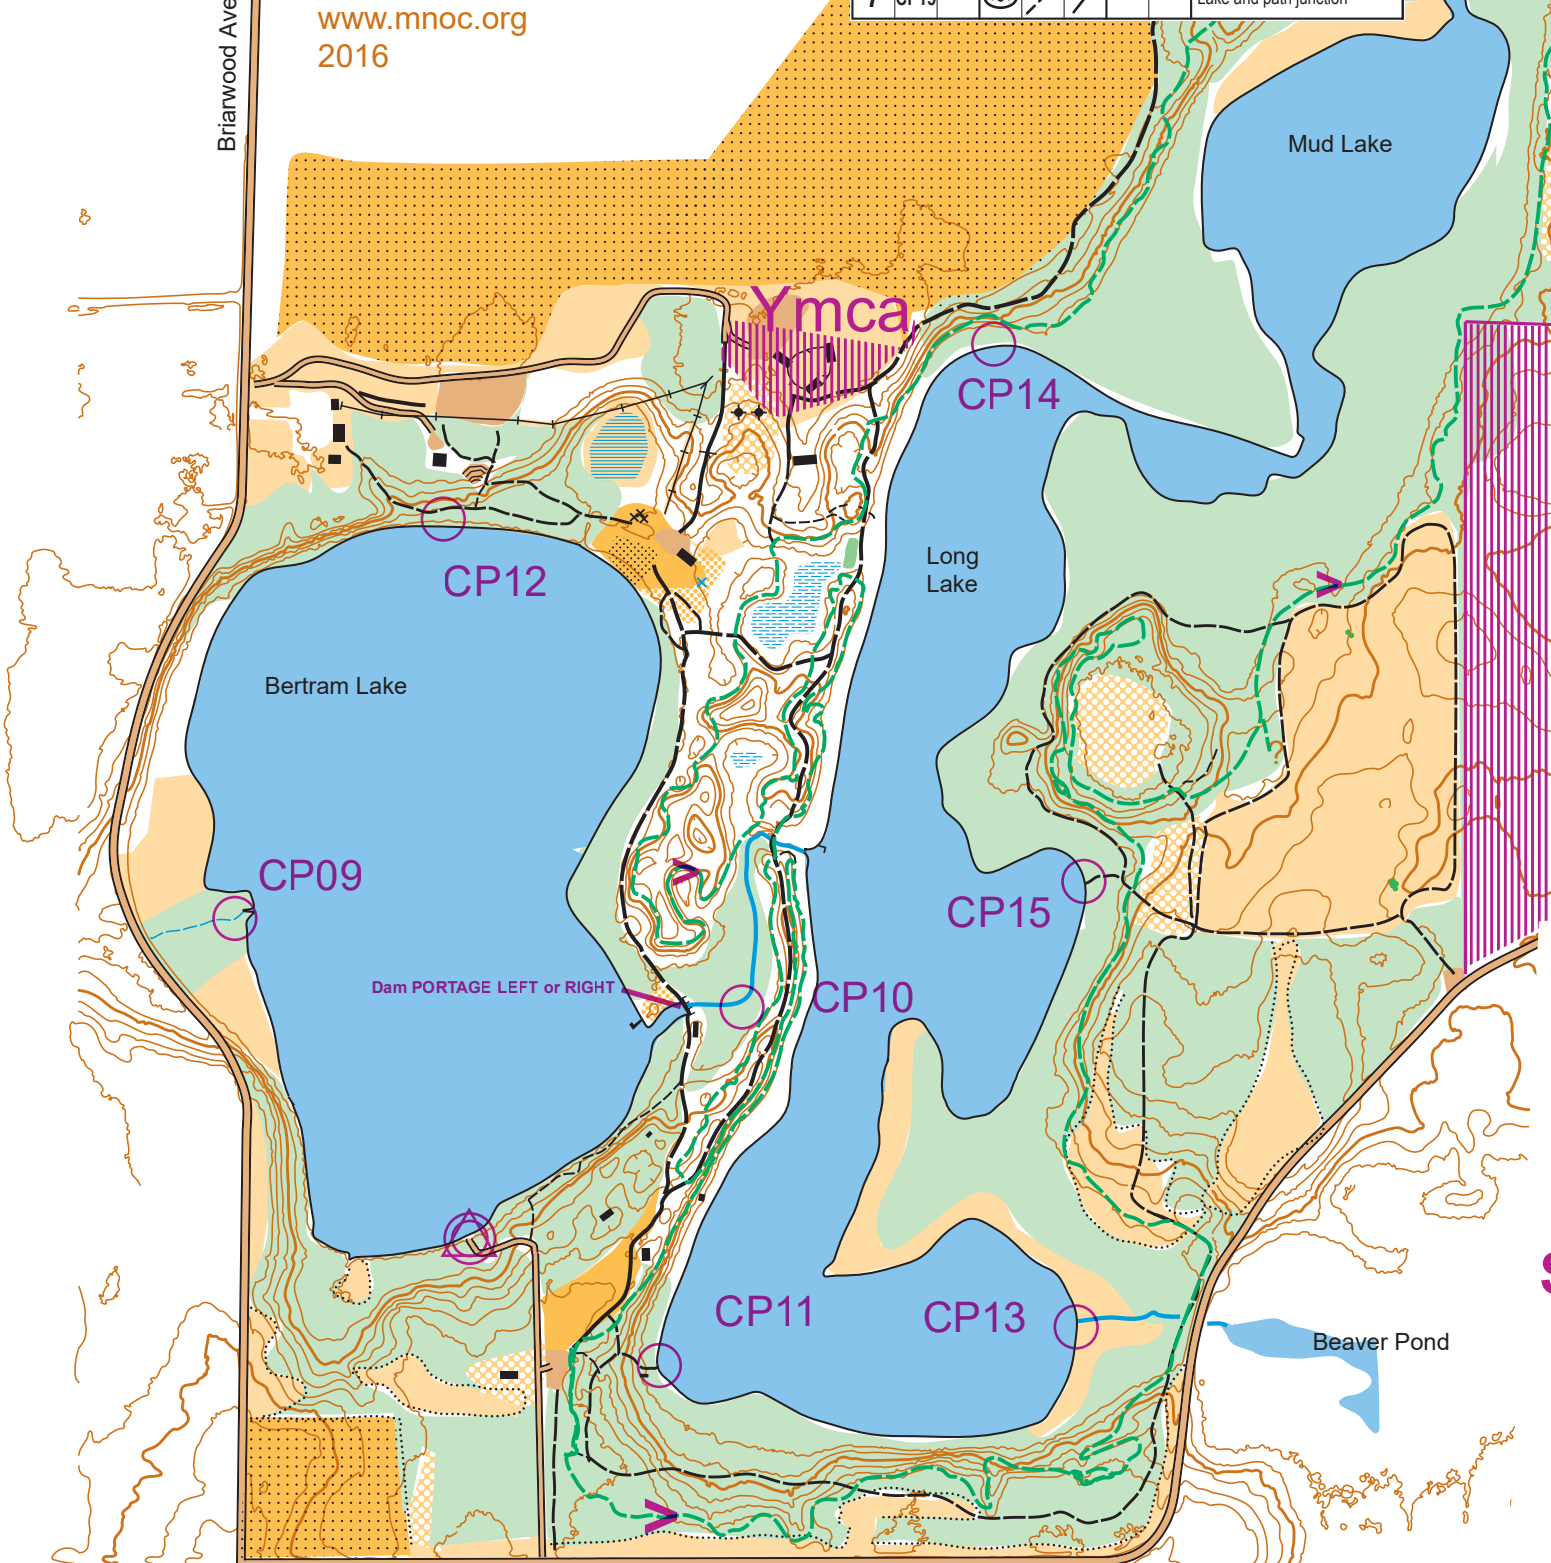

Bertram Chain of Lakes Regional Park

Scale 1:10,000

500m

2m contours

Mountain Bike Trail
one way

www.mnoc.org
2016

Magnetic North

Briarwood Ave

MNOC AR 2016 Bertram					
Canoe 0	7 controls				
▶					Start:
IN ANY ORDER					
1	CP09			<	Bend in stream
2	CP10			<	Bend in
3	CP11				Lake and path junction
4	CP12				N edge of lake
5	CP13				Lake and stream junction
6	CP14				N edge of lake
7	CP15				Lake and path junction

First Lake

Mud Lake

Ymca

CP14

CP12

Bertram Lake

Long Lake

CP09

Dam PORTAGE LEFT or RIGHT

CP10

CP15

CP11

CP13

Beaver Pond

S