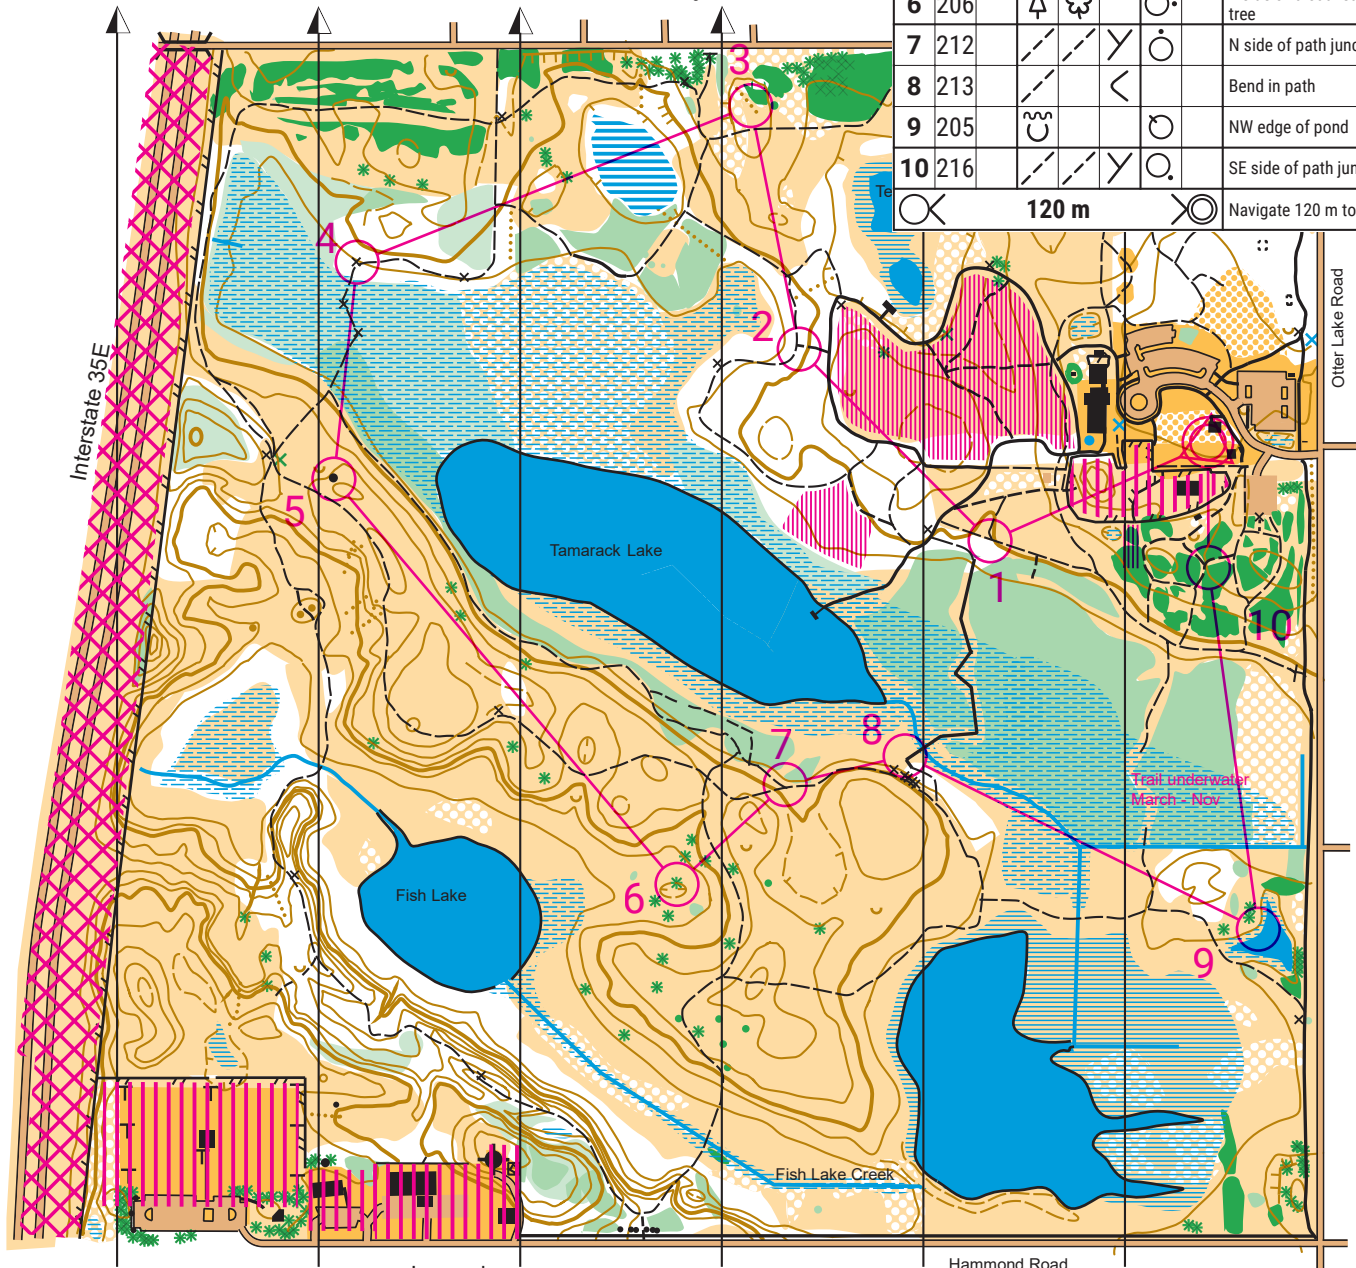

Tamarack Nature Center

White Bear Lake, MN

Scale 1:7500 2 m contours

0 100m 200meter

Magnetic North

Tamarack 2023					
	Short	3.1 km	45 m		
▷					Start:
1	215	⧘	⧘	○	S side of path junction
2	218	⧘	⧘	○	SE side of path junction
3	210	⧘	⧘		Shallow small gully
4	211	⧘			Special item
5	219	▲		○	S side of boulder
6	206	⧘	⧘	○	E side of broad-leaved lone tree
7	212	⧘	⧘	○	N side of path junction
8	213	⧘	⧘		Bend in path
9	205	⧘		○	NW edge of pond
10	216	⧘	⧘	○	SE side of path junction
⊗		120 m	⊗		Navigate 120 m to finish

- Legend**
- contour, form line
 - depression, small depression
 - earth bank
 - ditch, gully
 - small hill, pit
 - open land (mowed), w /scattered trees
 - rough open land w/ scattered trees
 - undergrowth slow running
 - open forest
 - thick forest, very thick forest
 - single pines, thick pine forest
 - distinct trees, fire hydrant
 - stream, marsh, intermittent marsh
 - lake

- paved trail
- footpath, small path
- road, parking area
- fence, high fence
- power line
- light tower, high tower
- man made object
- building
- boulder
- out of bounds, dangerous area
- permanent course start/finish, control point

Short