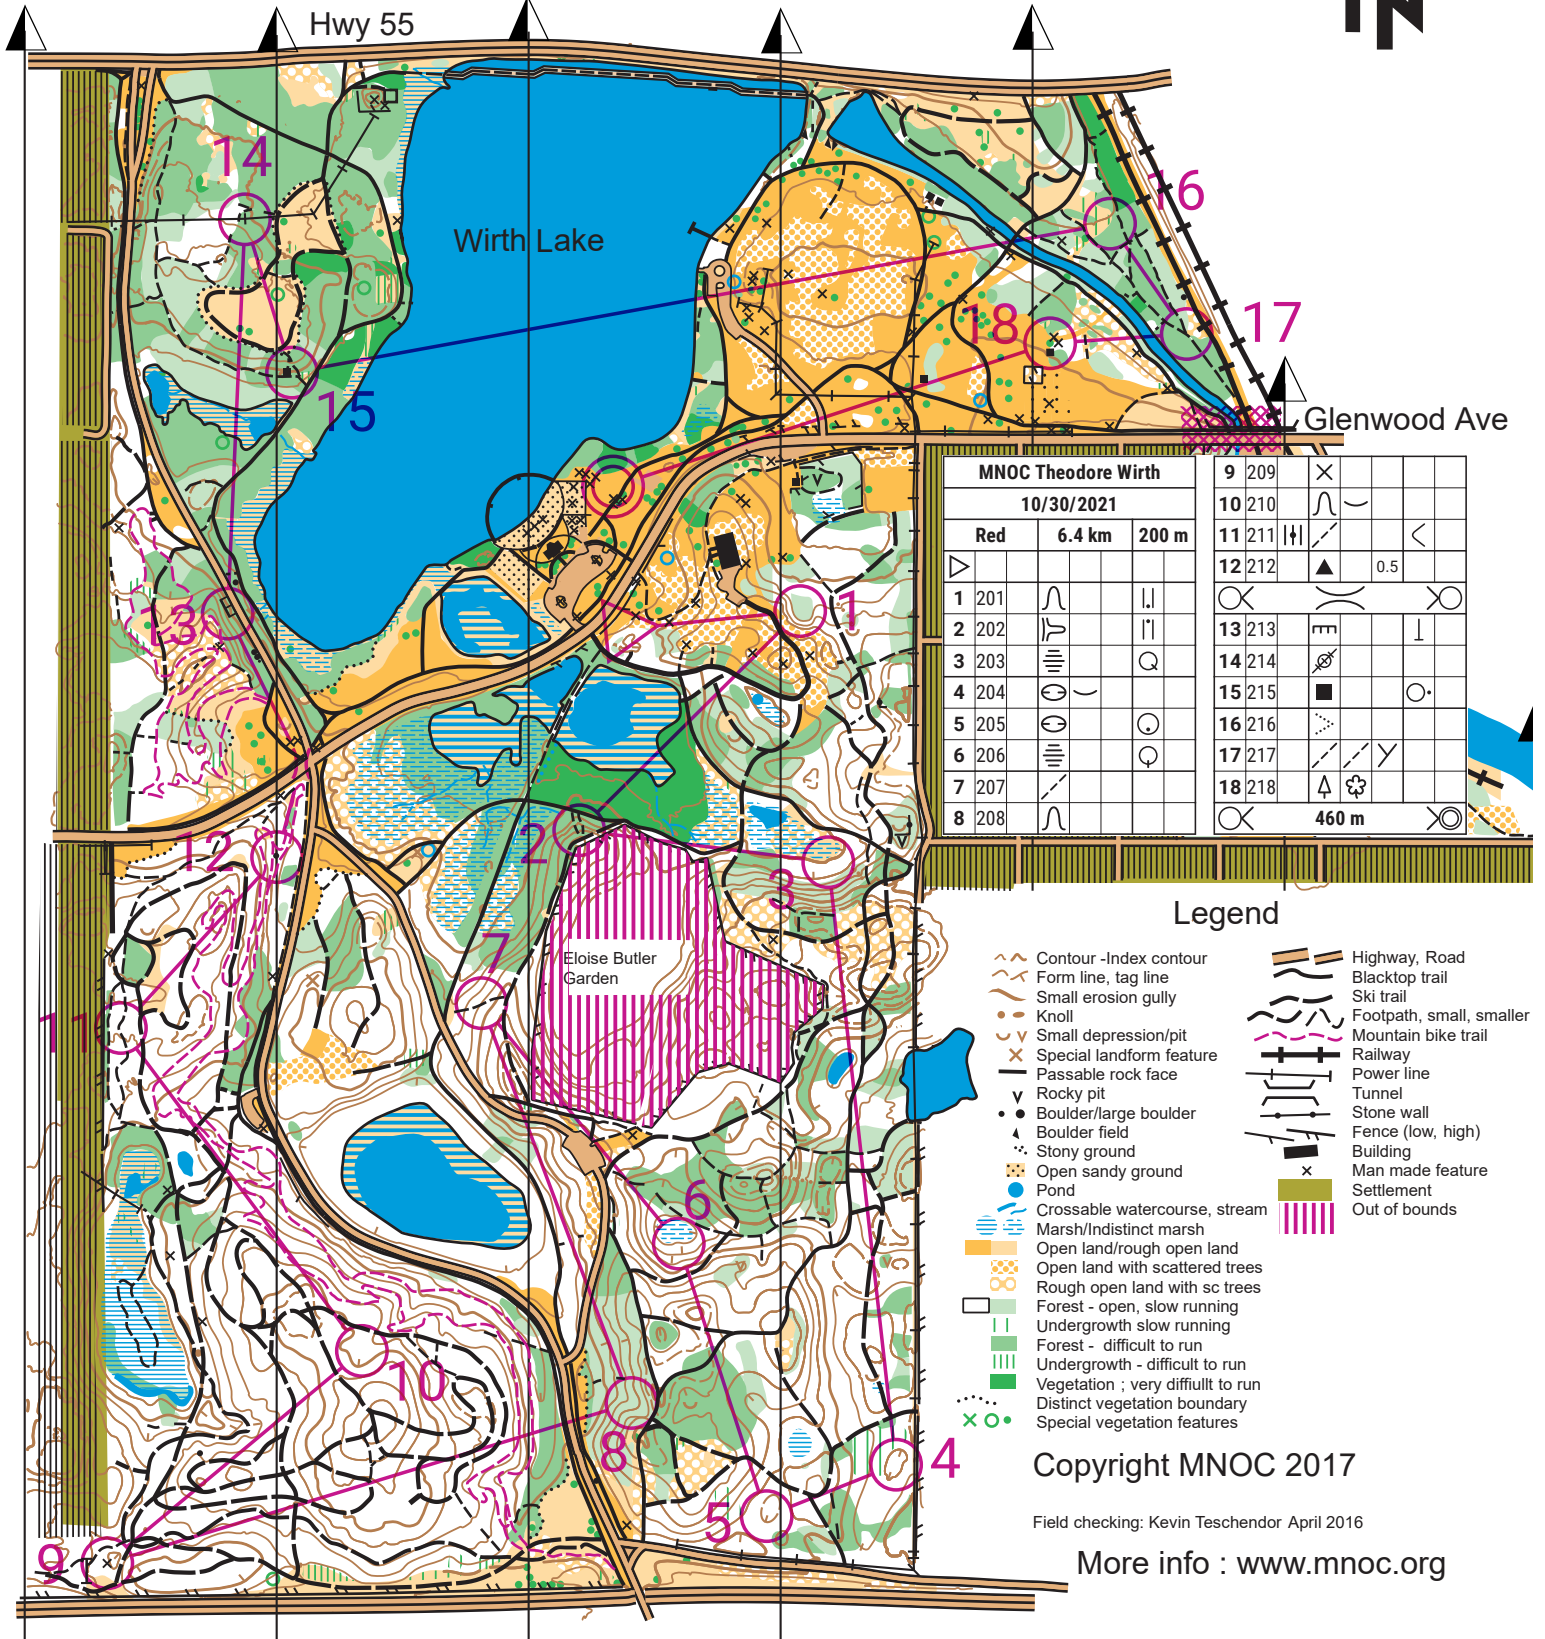

Theodore Wirth Park, Minneapolis, MN

Scale: 1:7500 Contours: 3 meters

Red Course 10/30/21

0m 500 m

Copyright MNOC 2017

Field checking: Kevin Teschendor April 2016

More info : www.mnoc.org