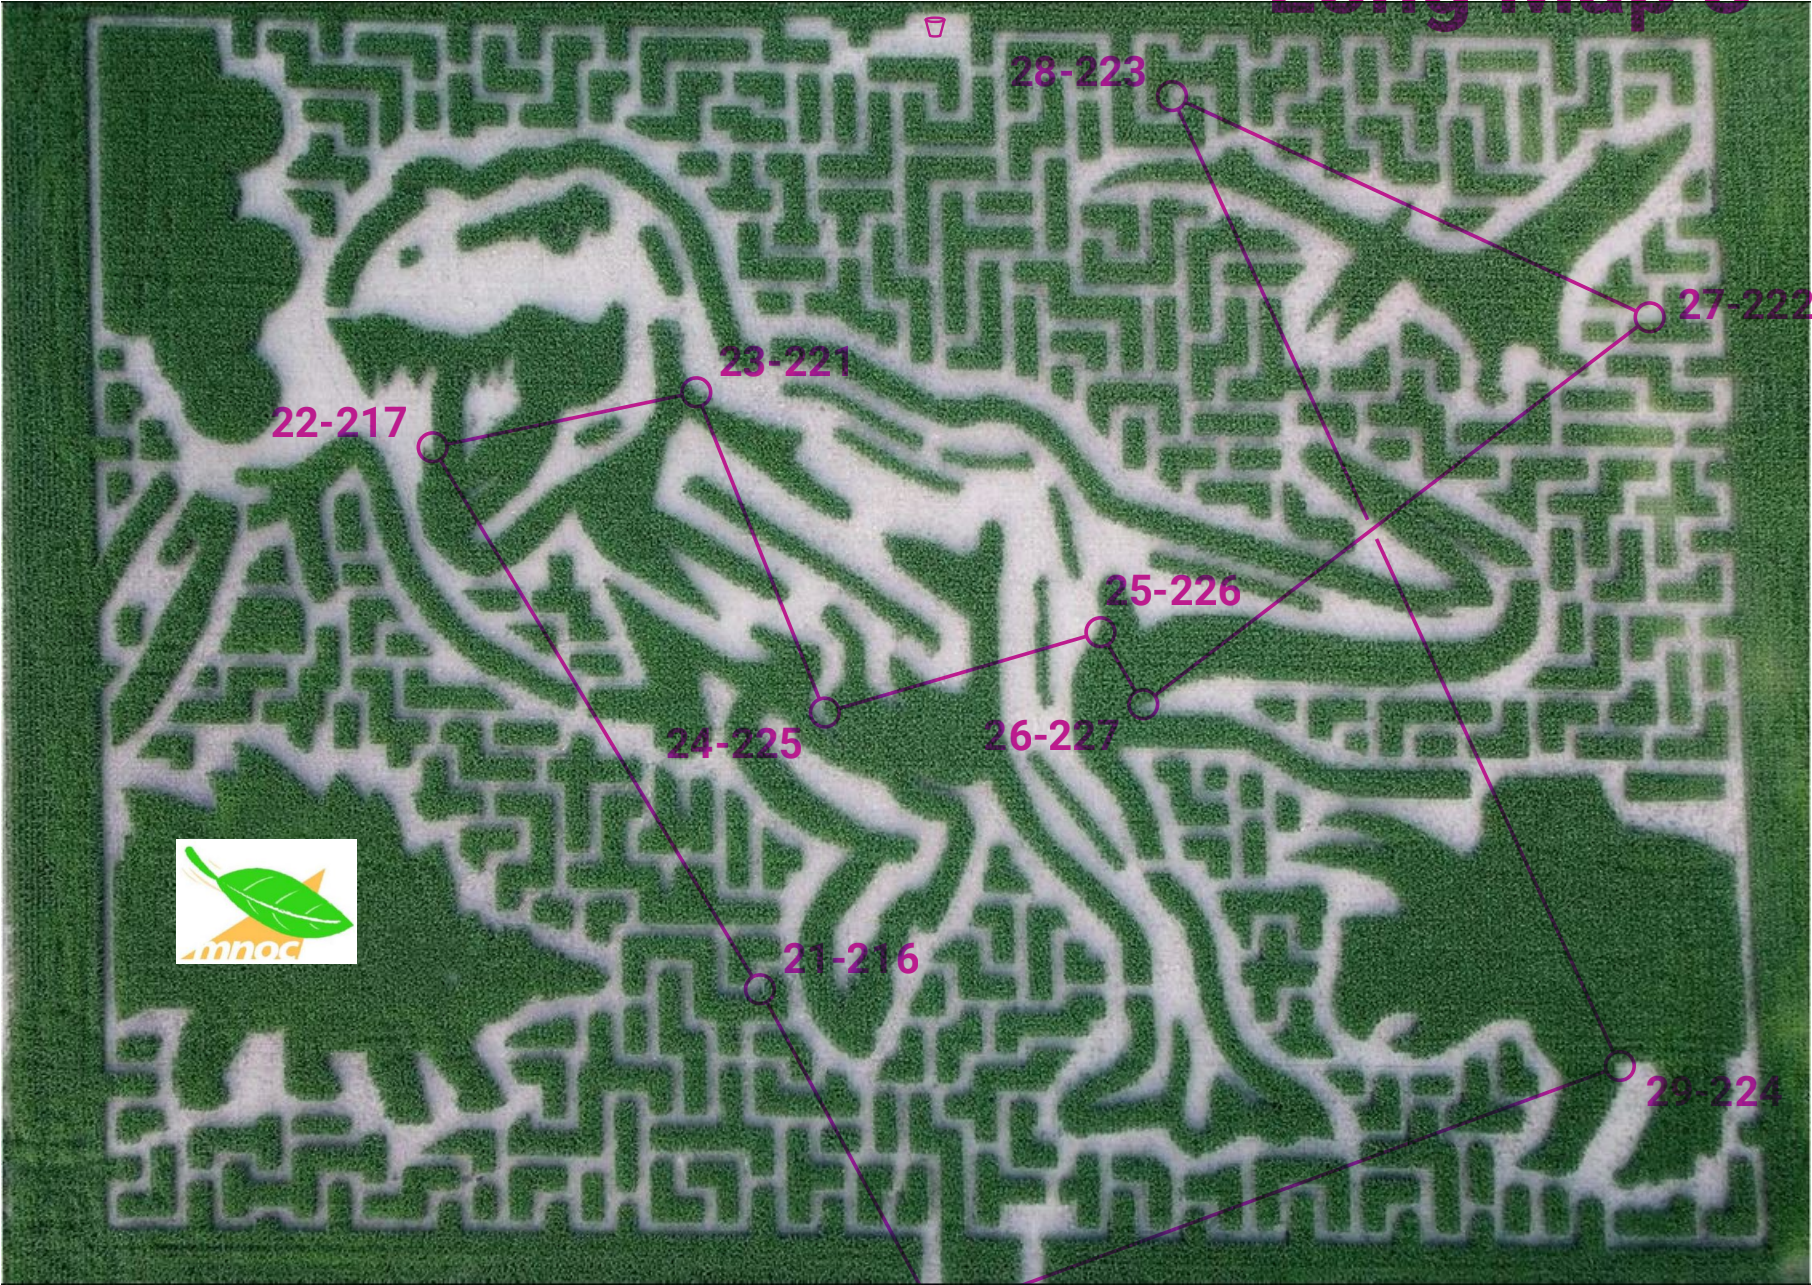

# MNOC Corn Maize 2019

# Long Map 3

0.7 K

20/30-215  
Map Exchange