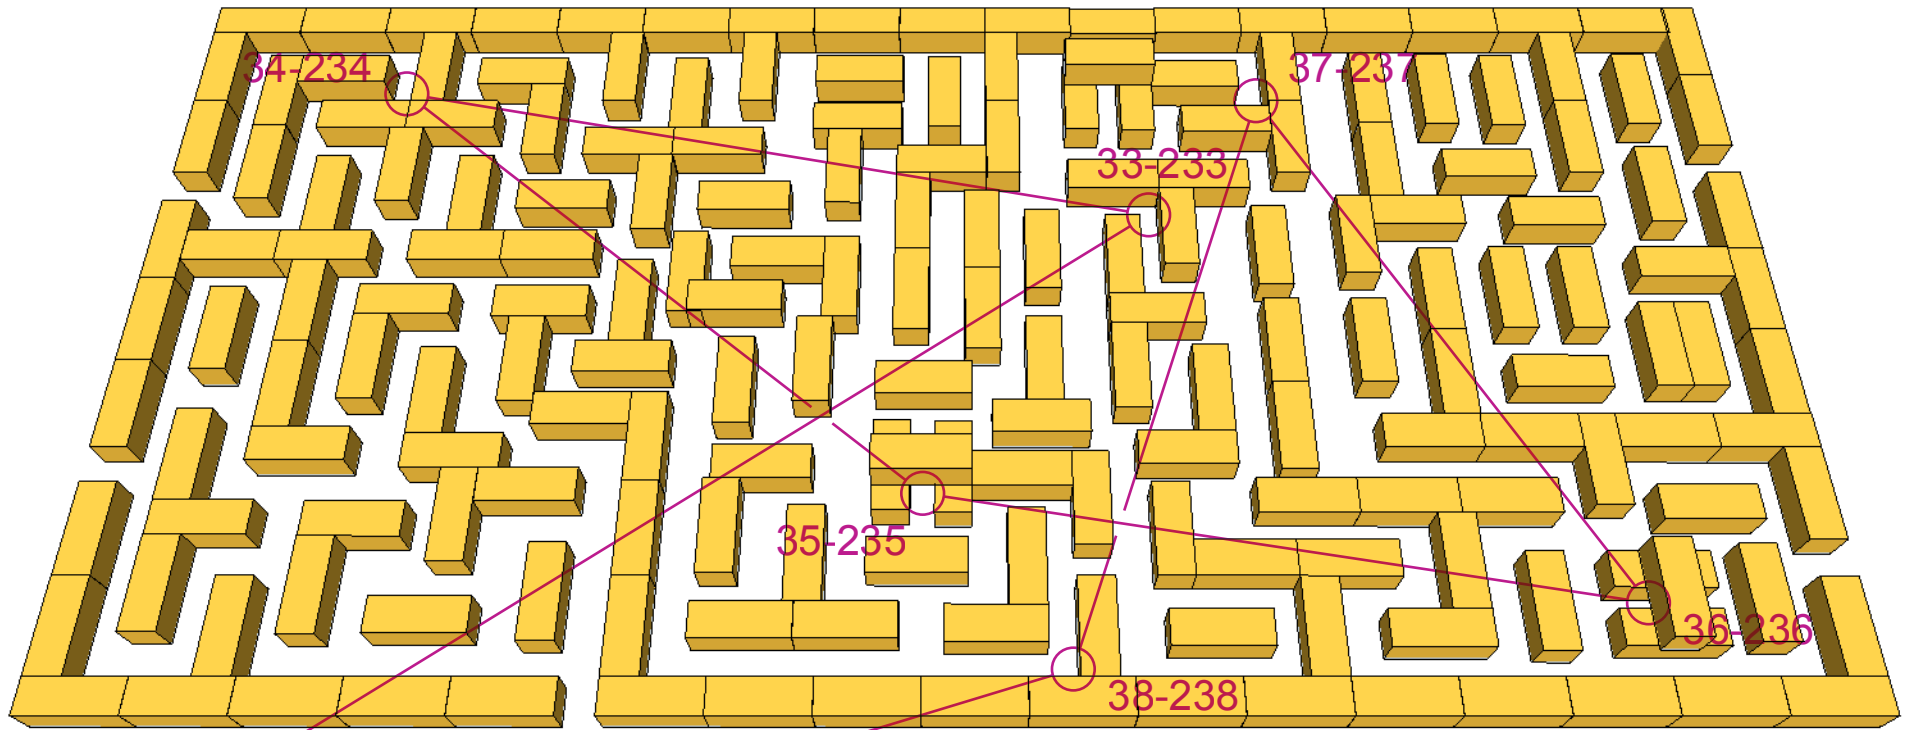

# MNOC Corn Maze-O

8 October 2017

Distance: Route Dependant, Climb: Forbidden

Scale: Yes

2-232

Finish on top of Bridge

Map: Long Course