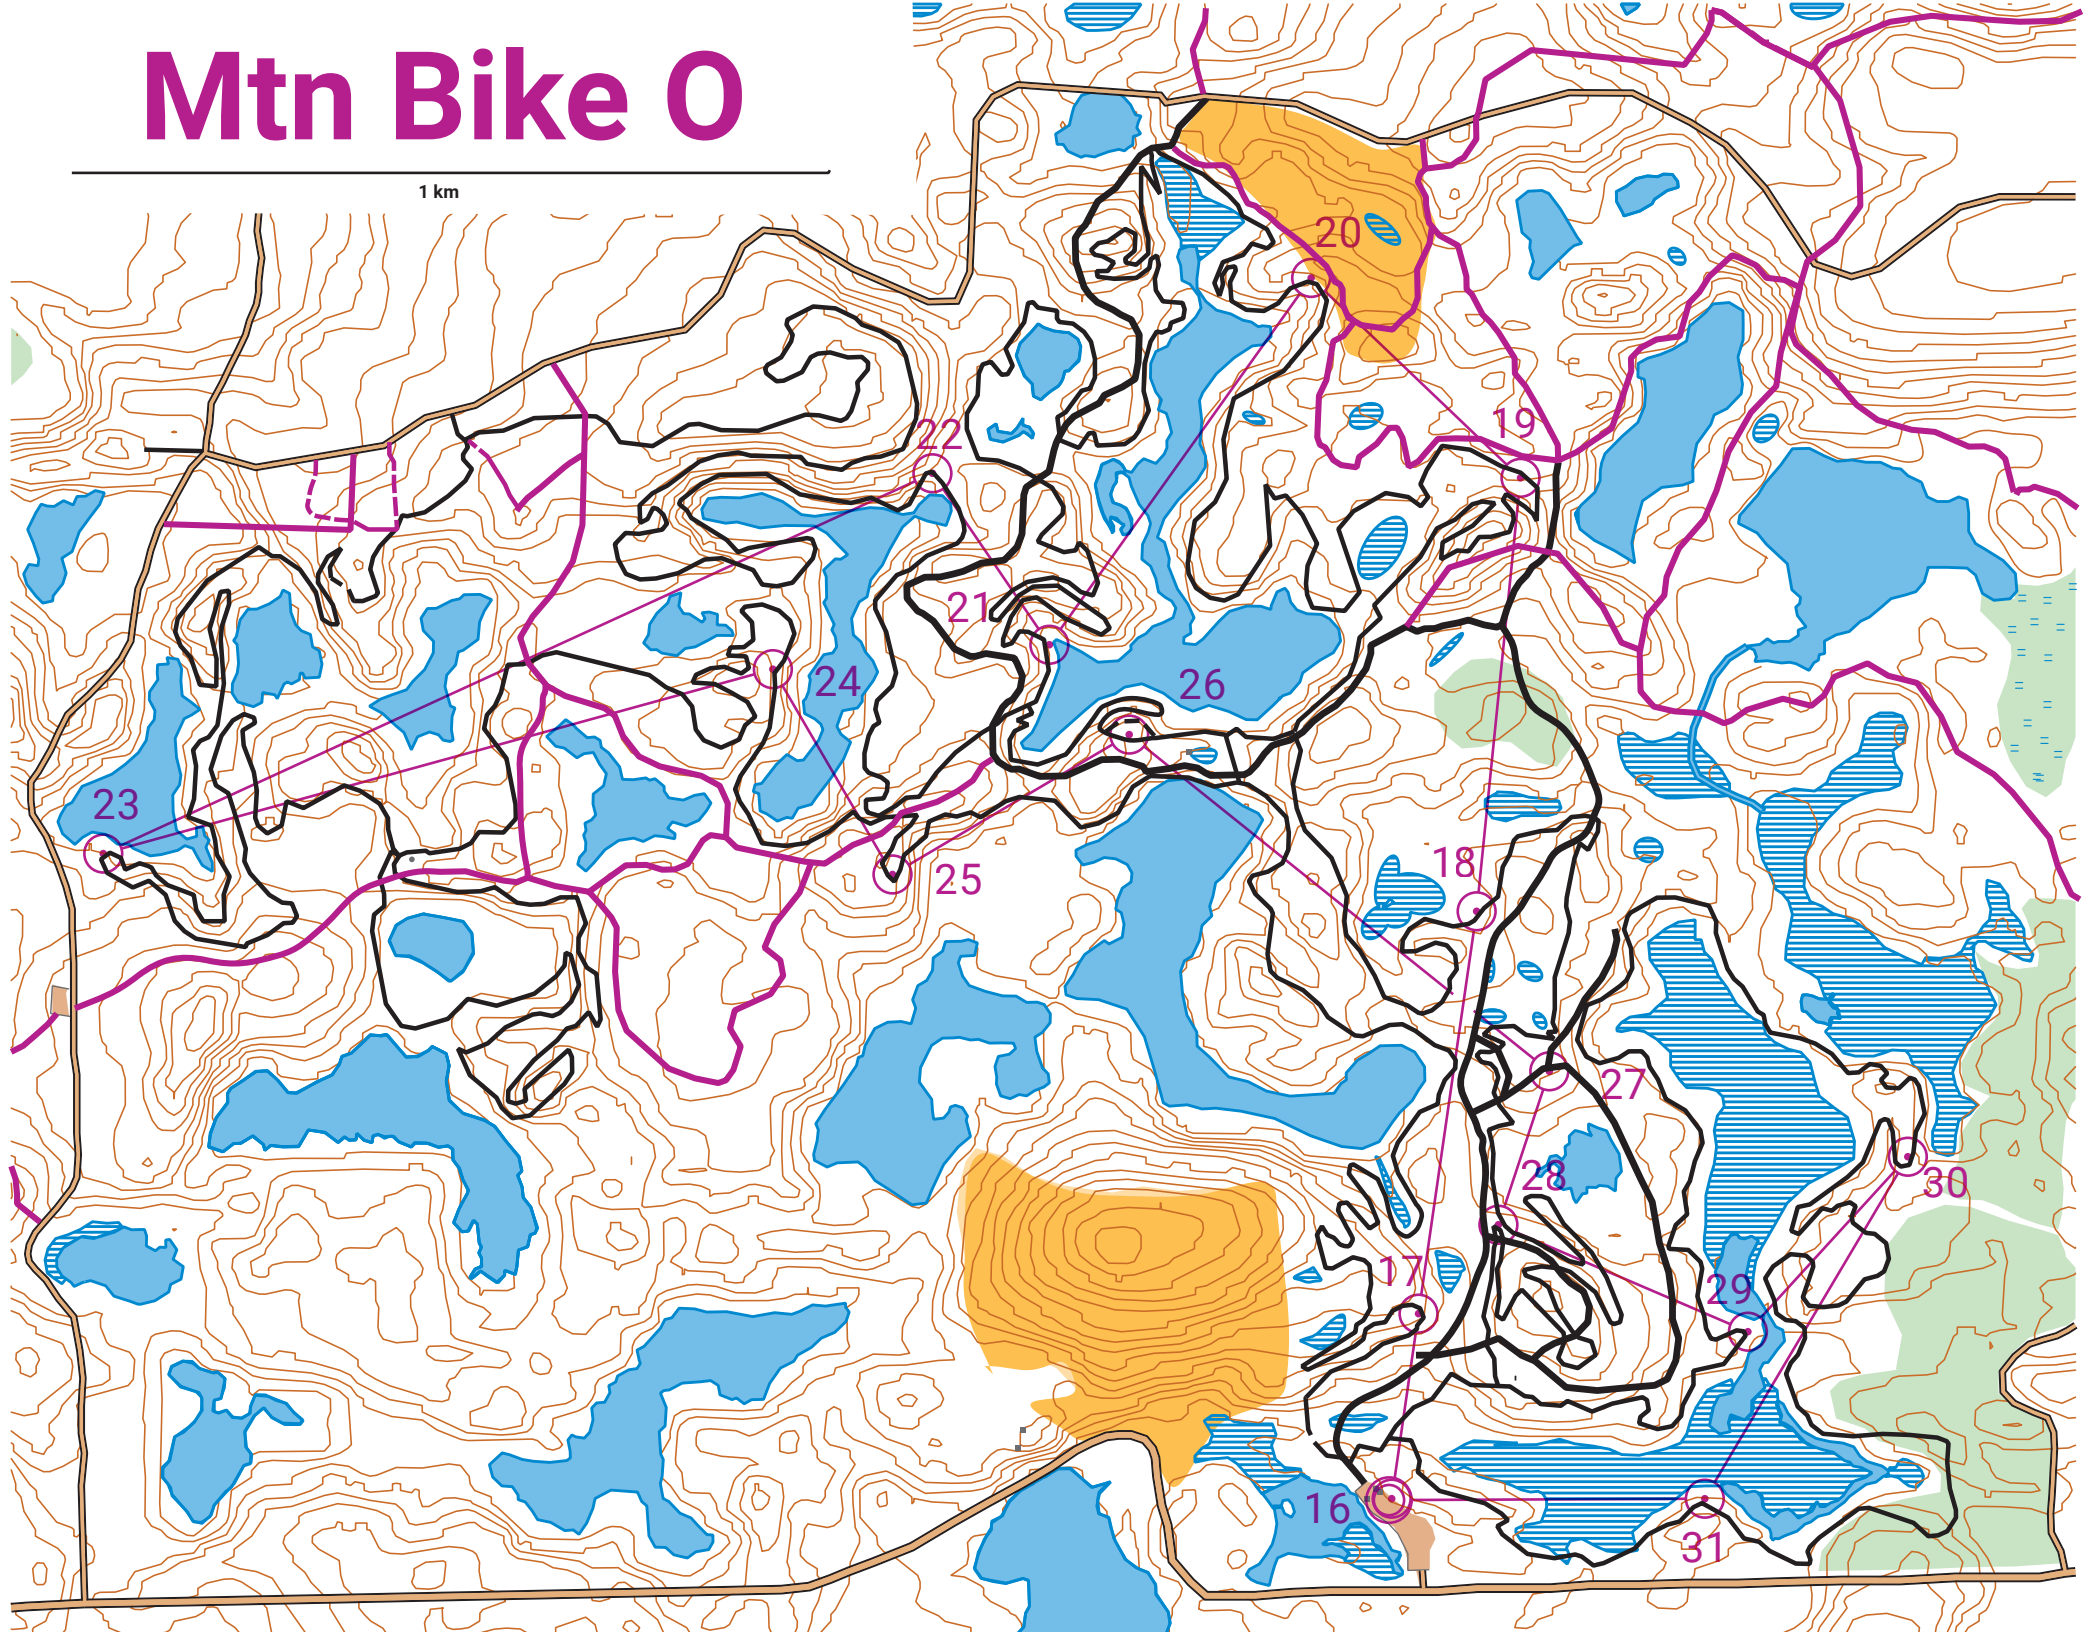

Mtn Bike 0

1 km

Map 2

- Contour
- Boulder 0.5 mm
- Lake
- Uncrossable river
- Uncrossable marsh
- Small marsh
- Open land
- Rough open land
- Forest: reduced visibility
- Major road
- Minor road
- Building
- Paved area

- Horse Trail - DO NOT RIDE
- Track: fast riding
- Path: fast riding
- Path: medium riding
- Path: slow riding

Aug 3, 2019