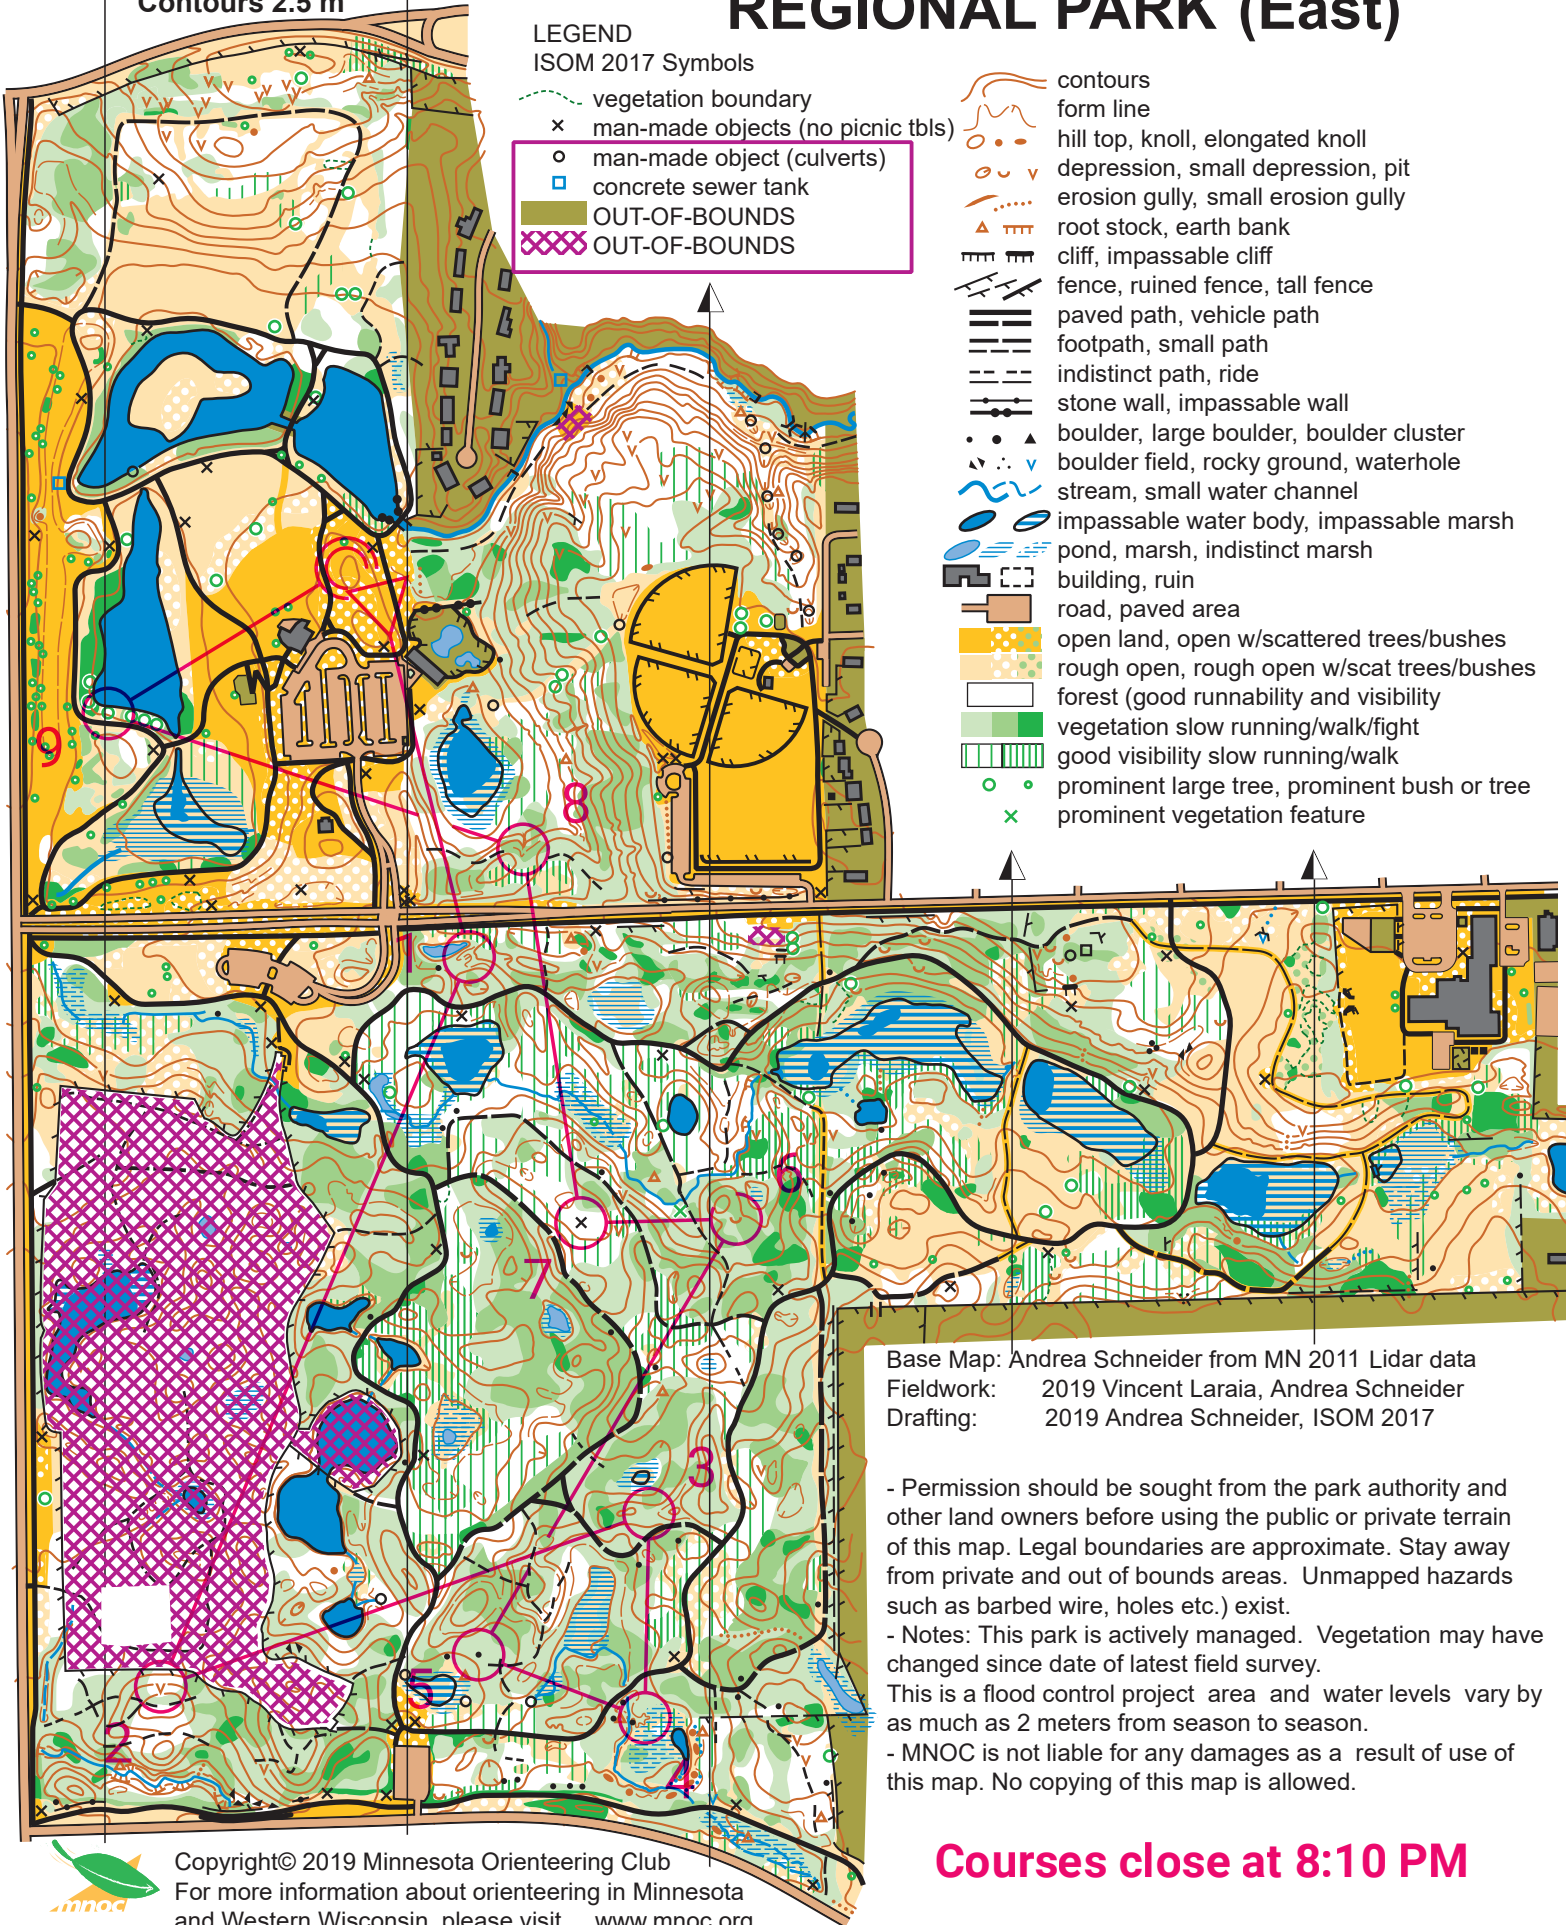

New standard distance between N lines 0 300 m

Scale 1: 7500  
Contours 2.5 m

# BATTLE CREEK REGIONAL PARK (East)

### ISOM 2017 Symbols

- - - vegetation boundary
- x man-made objects (no picnic tbls)
- o man-made object (culverts)
- concrete sewer tank
- OUT-OF-BOUNDS
- OUT-OF-BOUNDS

- contours
- form line
- hill top, knoll, elongated knoll
- depression, small depression, pit
- erosion gully, small erosion gully
- root stock, earth bank
- cliff, impassable cliff
- fence, ruined fence, tall fence
- paved path, vehicle path
- footpath, small path
- indistinct path, ride
- stone wall, impassable wall
- boulder, large boulder, boulder cluster
- boulder field, rocky ground, waterhole
- stream, small water channel
- impassable water body, impassable marsh
- pond, marsh, indistinct marsh
- building, ruin
- road, paved area
- open land, open w/scattered trees/bushes
- rough open, rough open w/scat trees/bushes
- forest (good runnability and visibility)
- vegetation slow running/walk/fight
- good visibility slow running/walk
- prominent large tree, prominent bush or tree
- prominent vegetation feature

Base Map: Andrea Schneider from MN 2011 Lidar data  
 Fieldwork: 2019 Vincent Laraia, Andrea Schneider  
 Drafting: 2019 Andrea Schneider, ISOM 2017

- Permission should be sought from the park authority and other land owners before using the public or private terrain of this map. Legal boundaries are approximate. Stay away from private and out of bounds areas. Unmapped hazards such as barbed wire, holes etc.) exist.
- Notes: This park is actively managed. Vegetation may have changed since date of latest field survey. This is a flood control project area and water levels vary by as much as 2 meters from season to season.
- MNOC is not liable for any damages as a result of use of this map. No copying of this map is allowed.