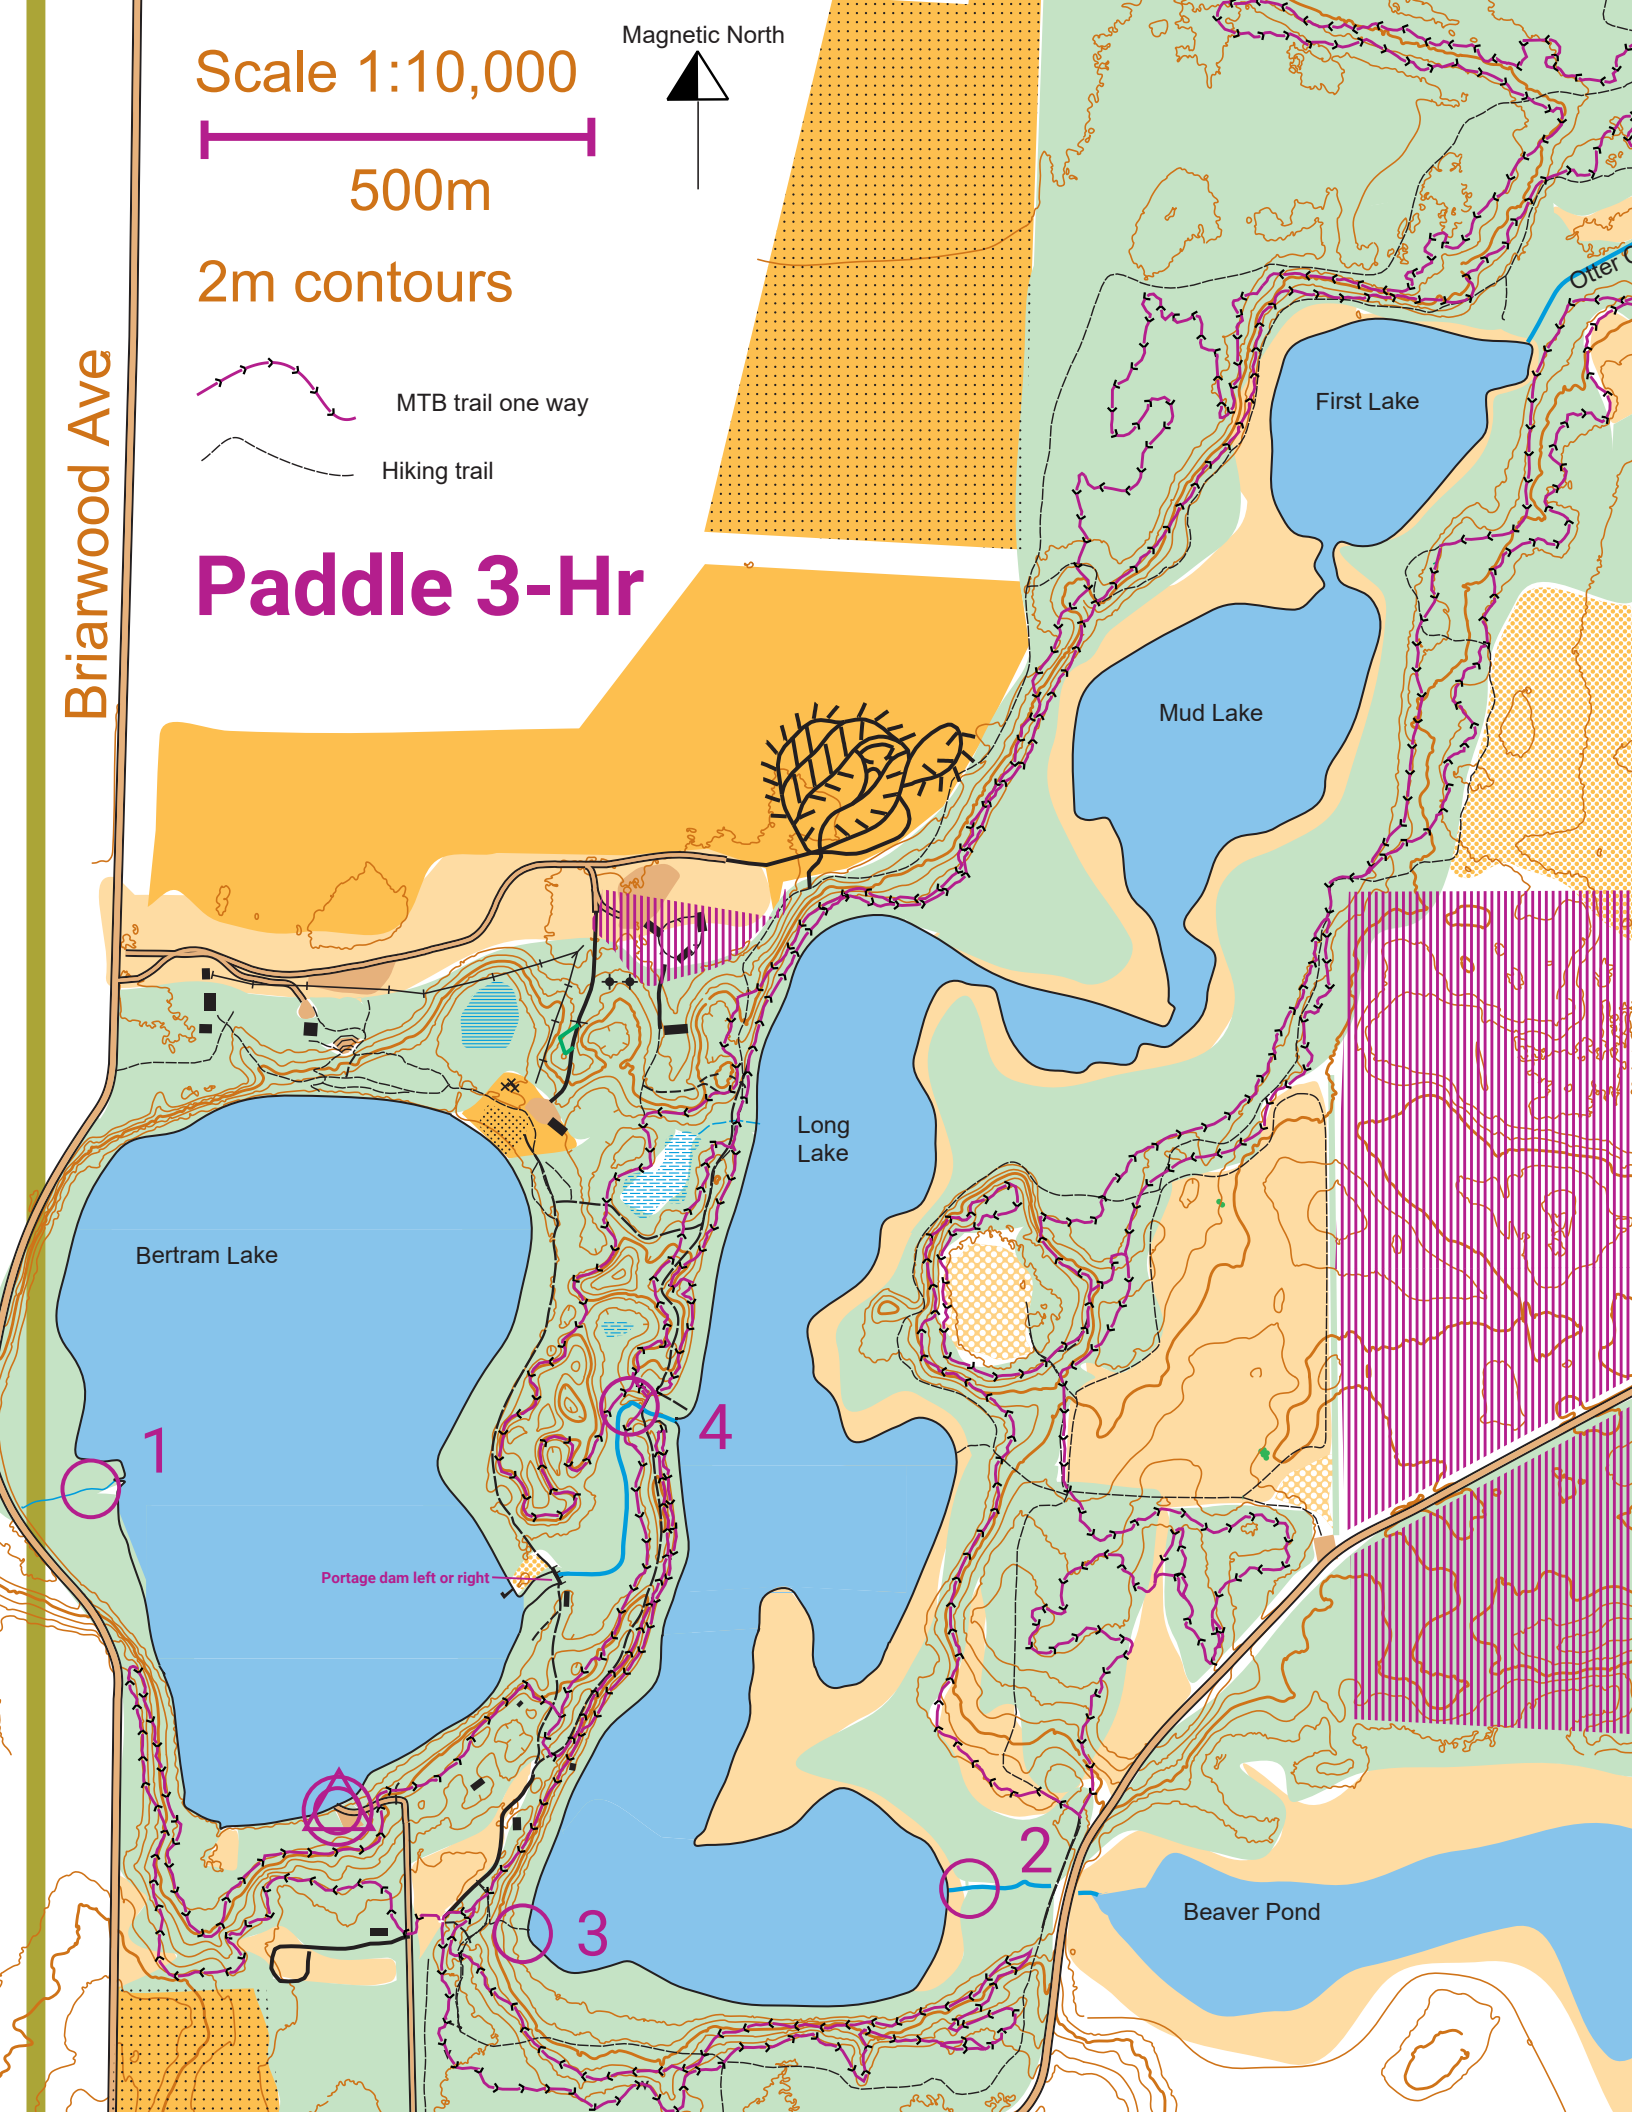

Scale 1:10,000

500m

2m contours

MTB trail one way

Hiking trail

Magnetic North

Briarwood Ave

Paddle 3-Hr

Bertram Lake

First Lake

Mud Lake

Long Lake

Beaver Pond

1

4

2

3

Portage dam left or right

Otter C