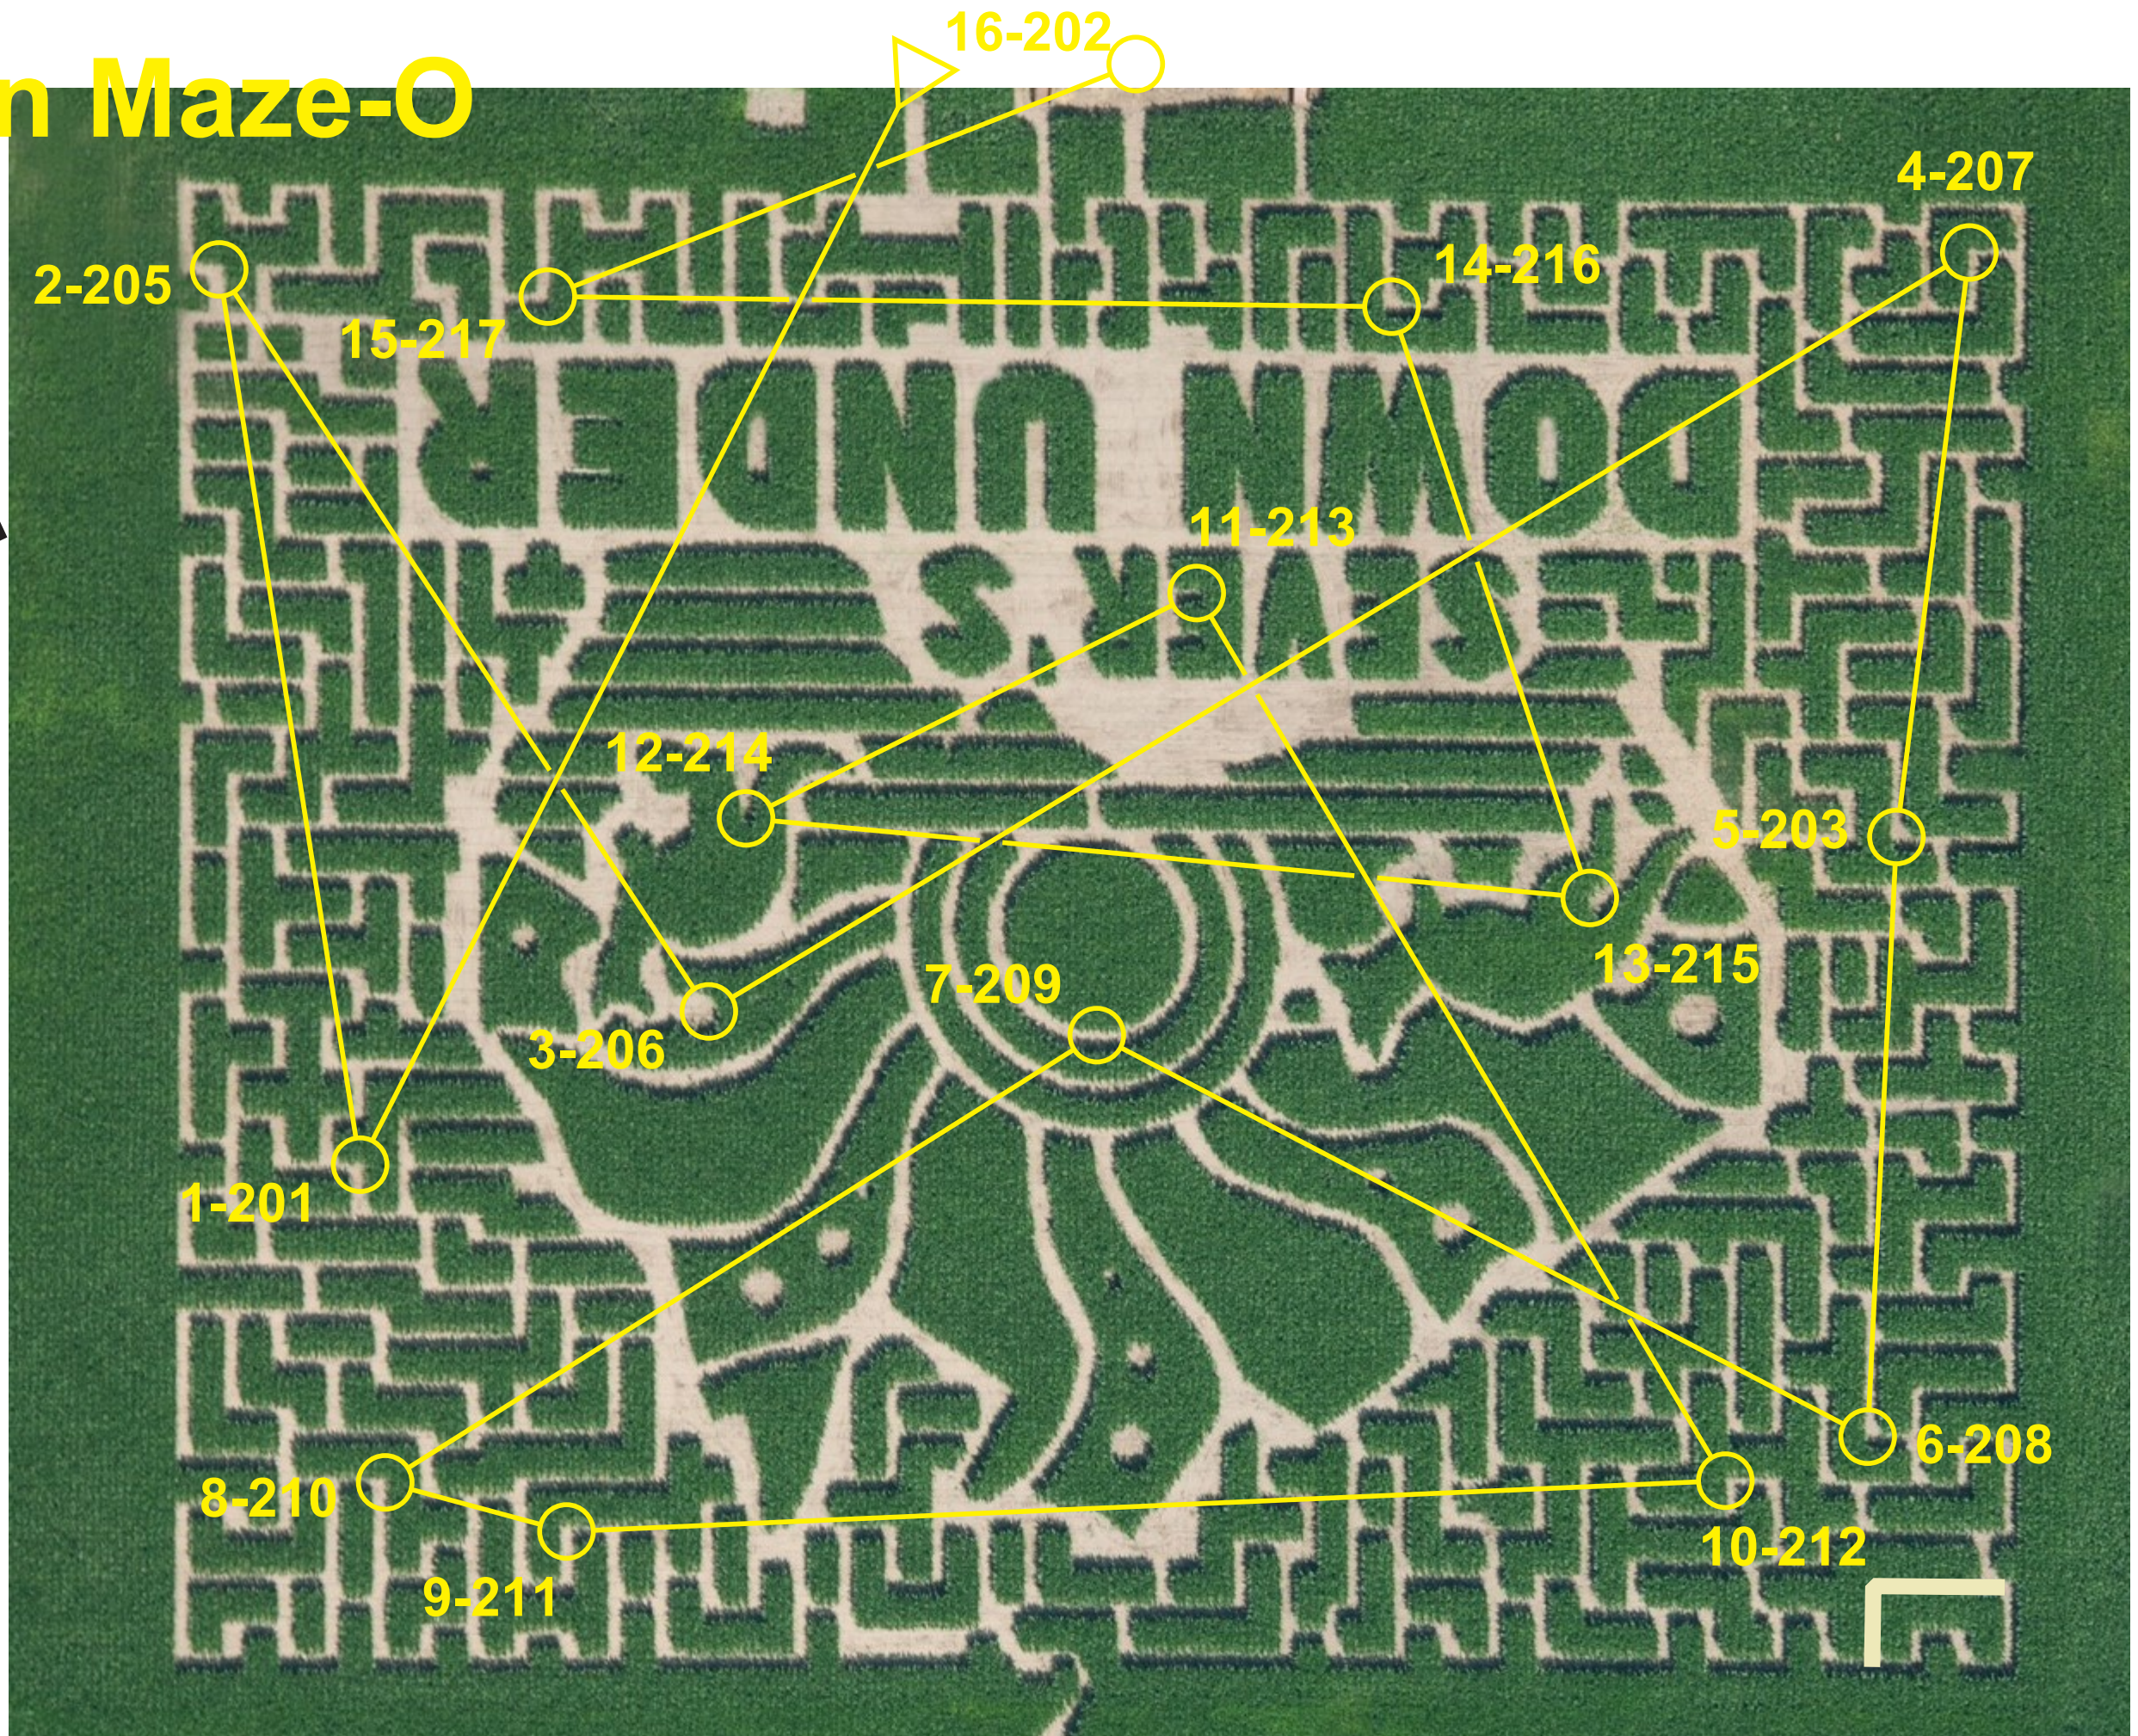

MNOC Corn Maze-O

8 October, 2017

3.2 KM / Scale 1:700

Climb: 0 M

Map: Long 1