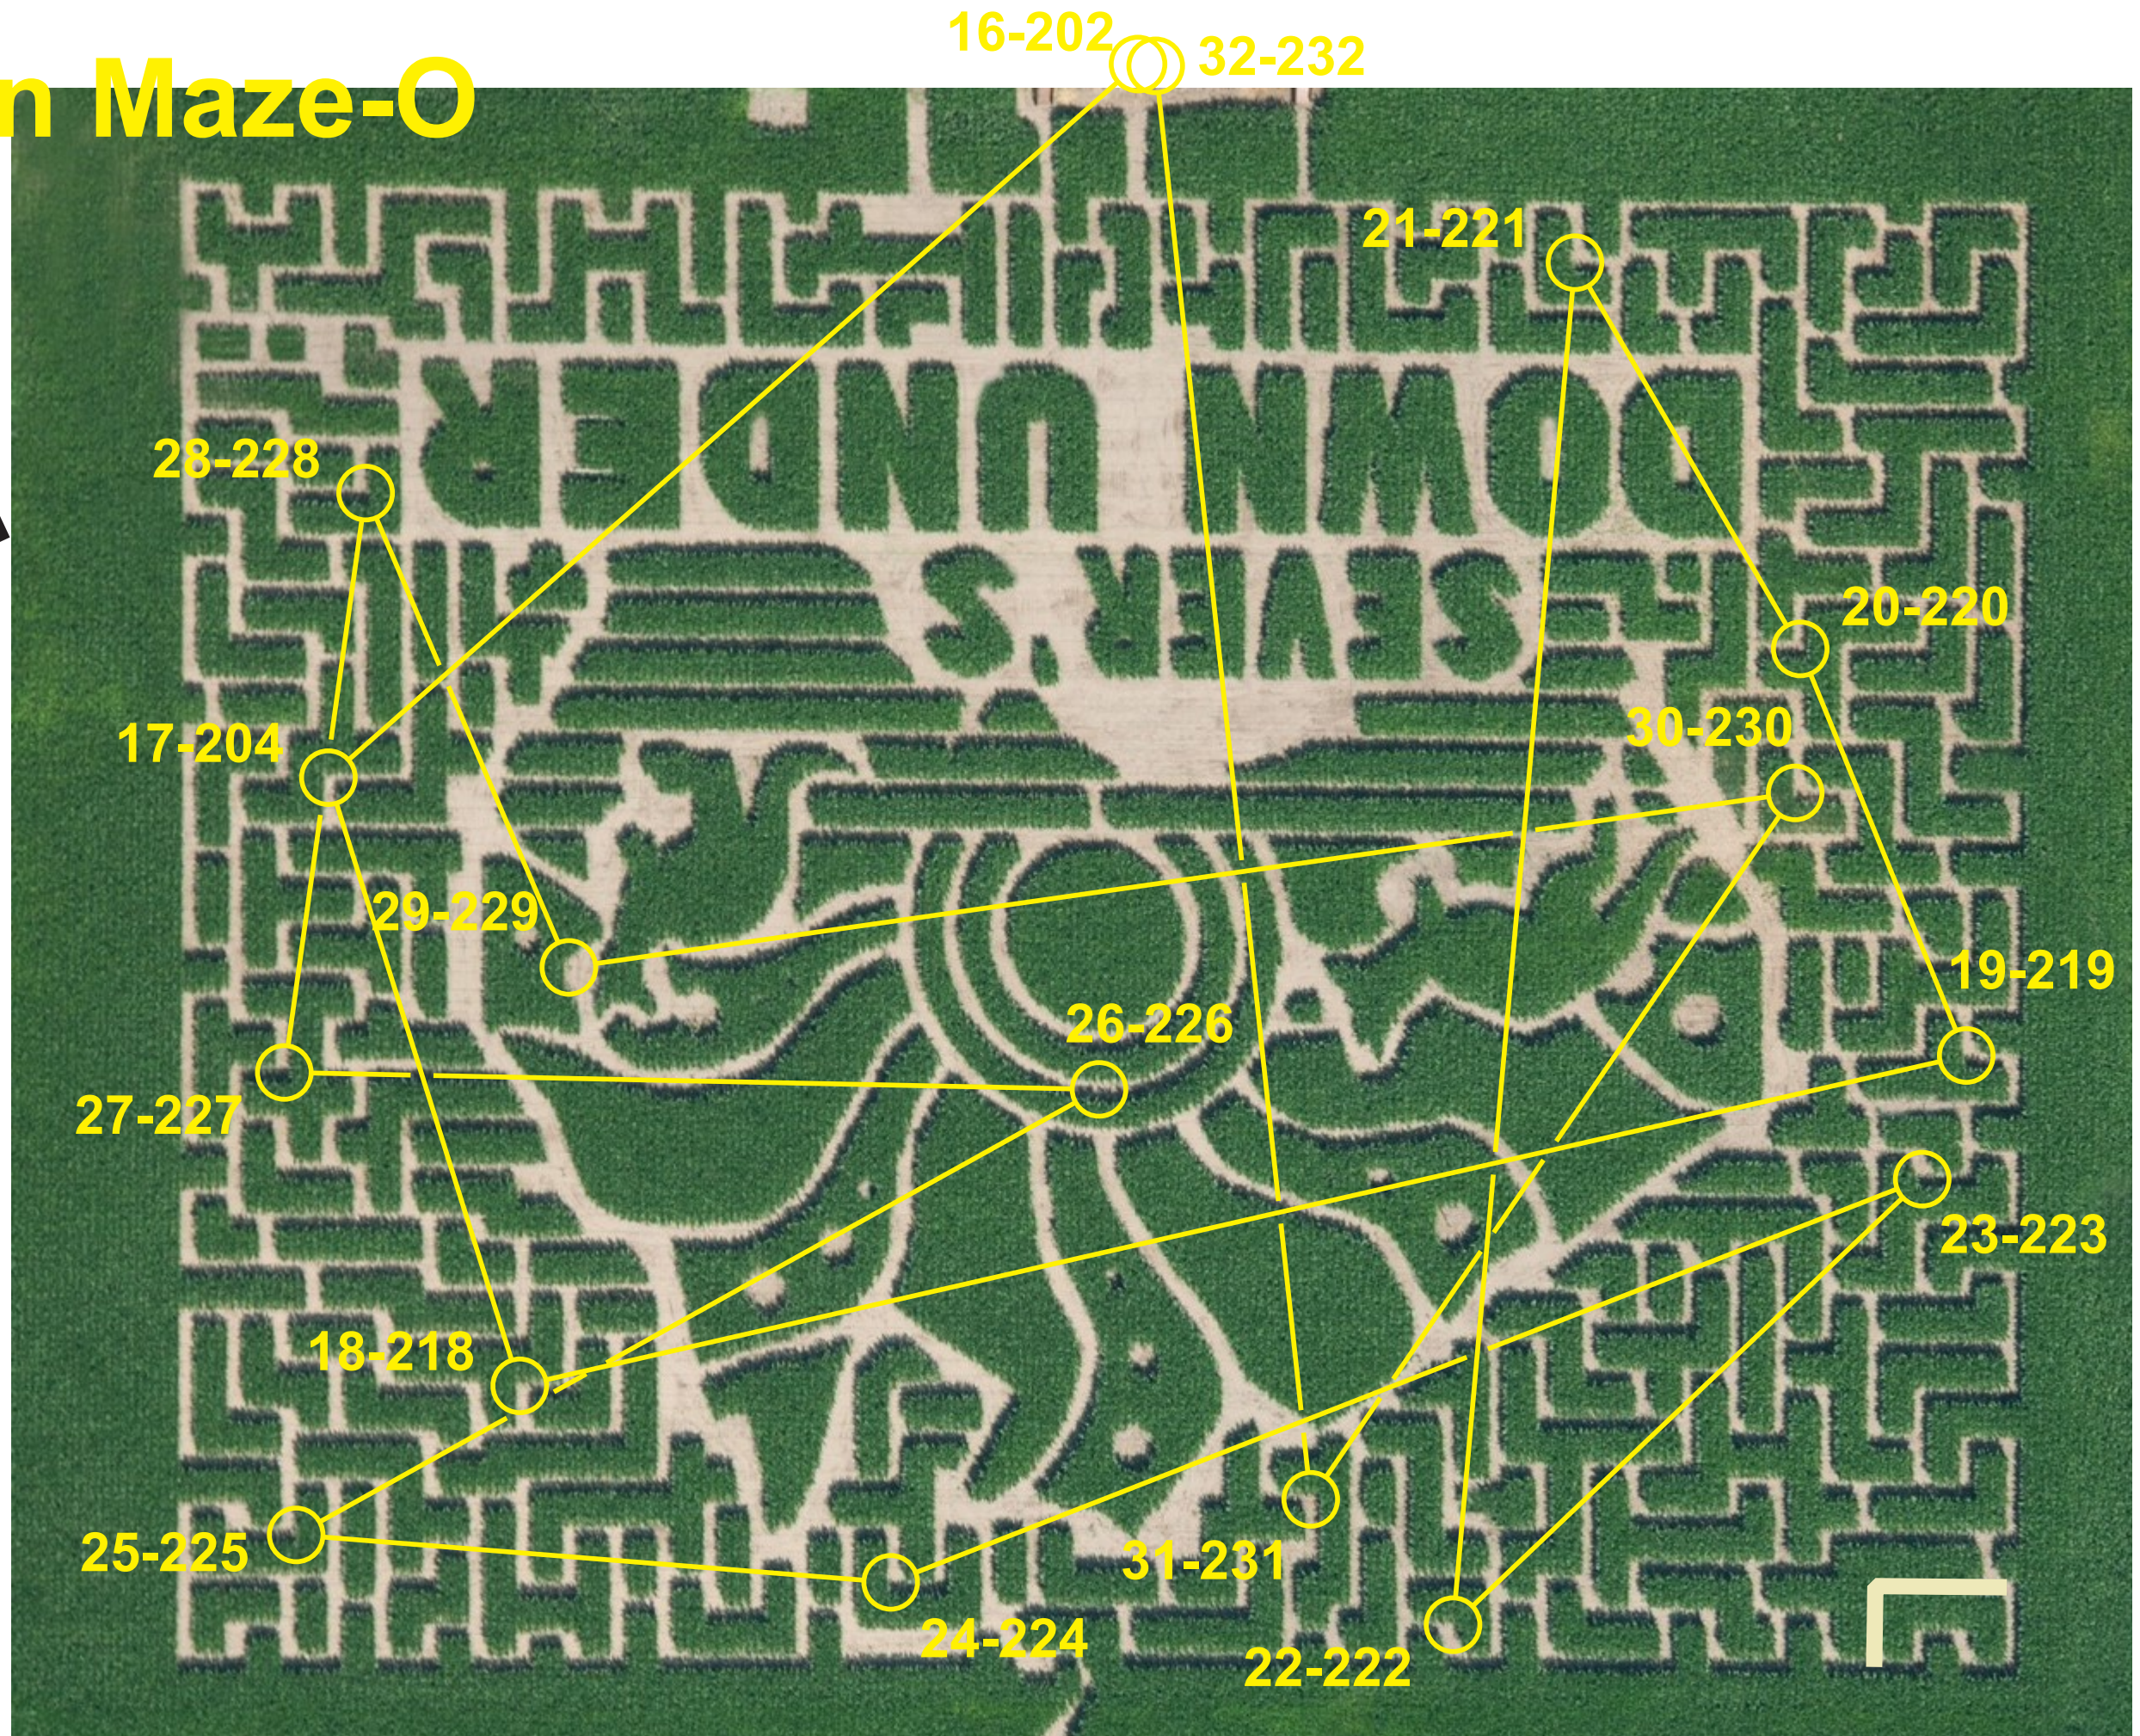

# MNOC Corn Maze-O

8 October, 2017

3.2 KM / Scale 1:700

Climb: 0 M

Map: Long 2