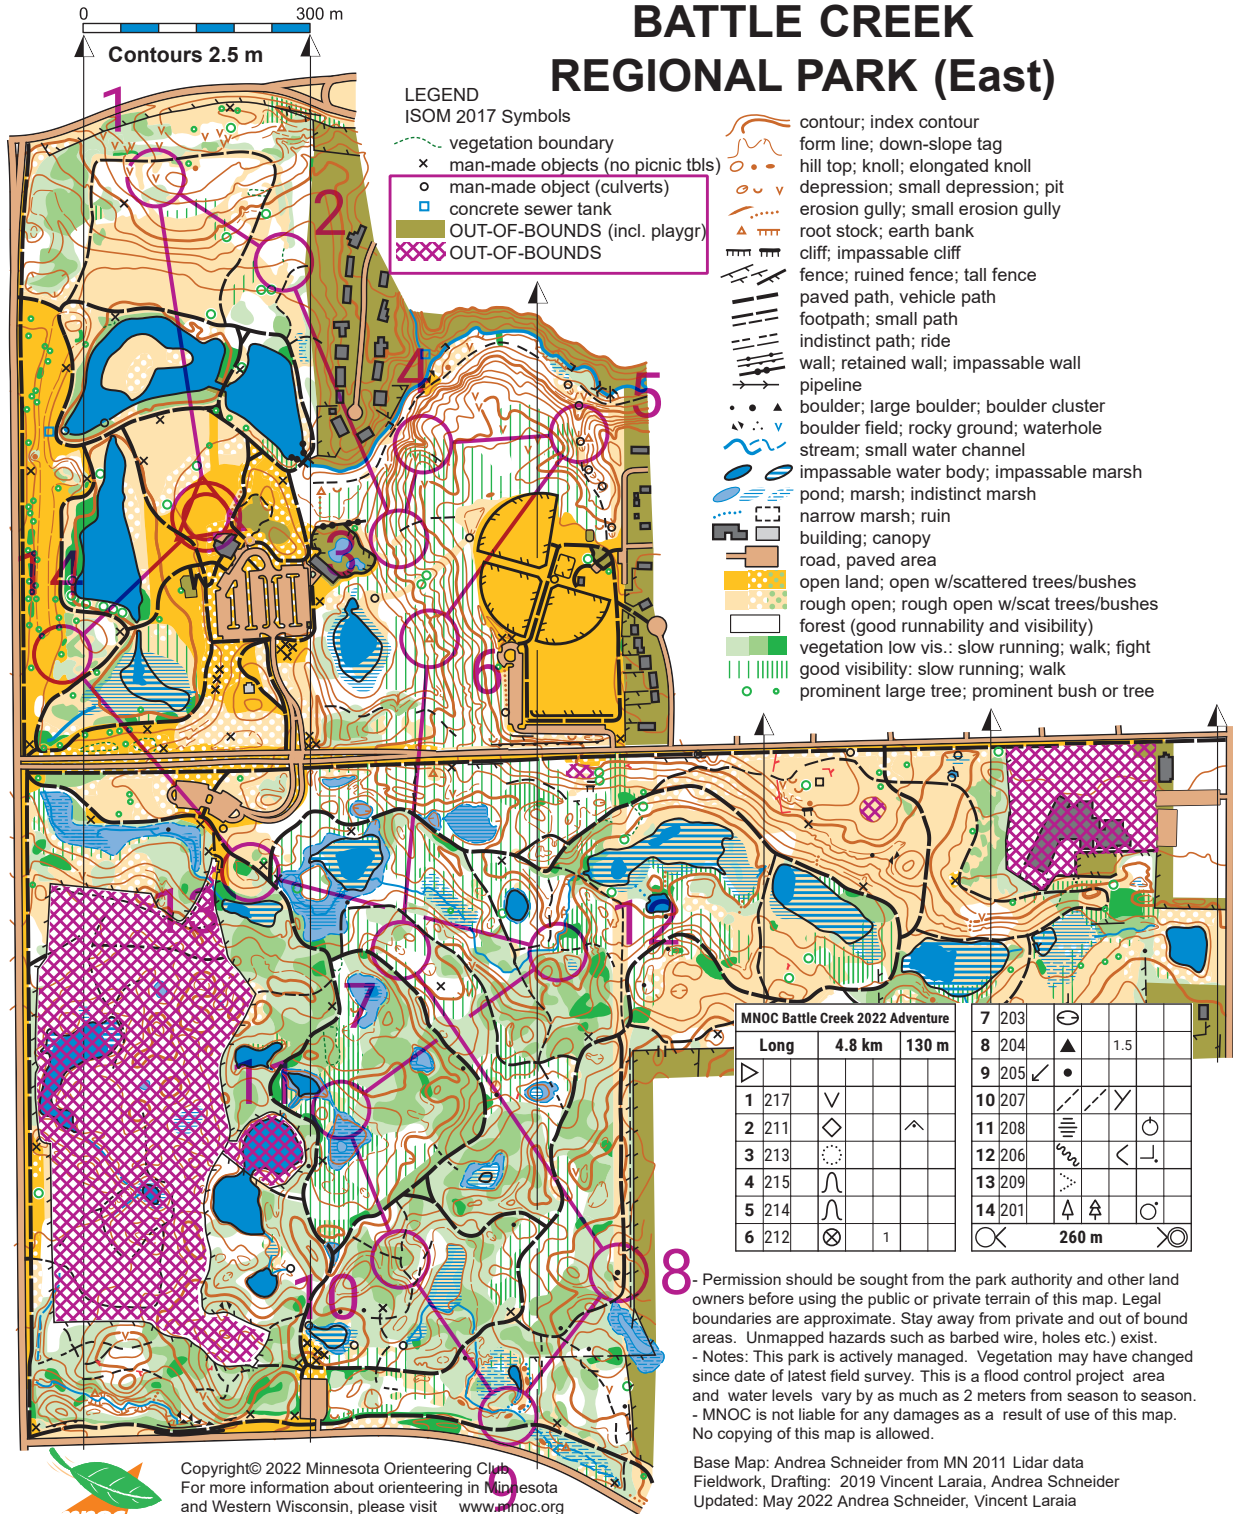

Long

BATTLE CREEK REGIONAL PARK (East)

Copyright© 2022 Minnesota Orienteering Club
For more information about orienteering in Minnesota and Western Wisconsin, please visit www.mnoc.org