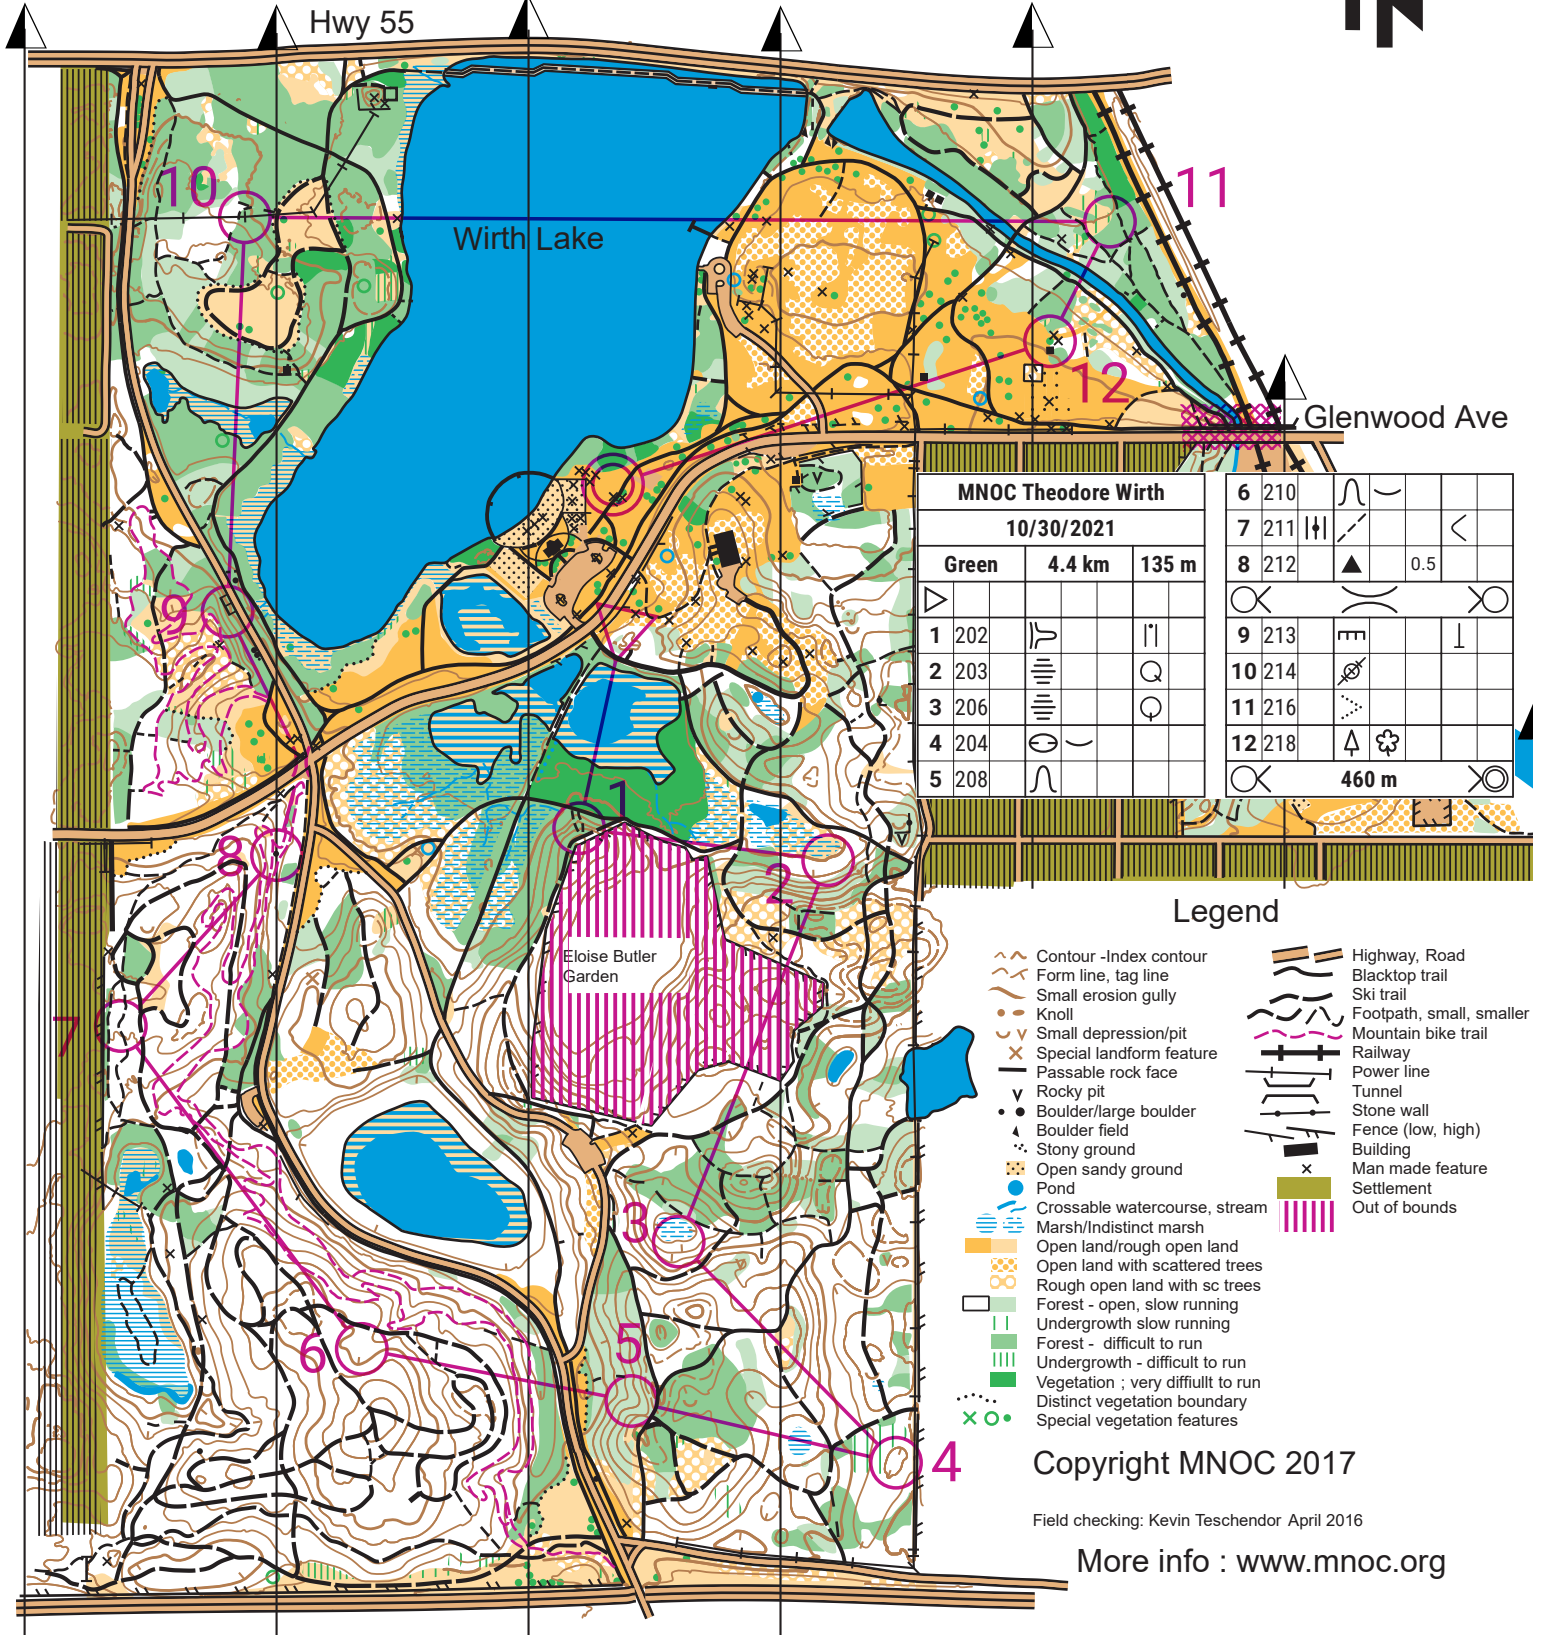

Theodore Wirth Park, Minneapolis, MN

Scale: 1:7500 Contours: 3 meters

Green Course 10/30/21

0m 500 m

MNOC Theodore Wirth			
10/30/2021			
Green	4.4 km	135 m	
1	202		
2	203		
3	206		
4	204		
5	208		

6	210				
7	211				
8	212		0.5		
9	213				
10	214				
11	216				
12	218				
				460 m	

Legend

- Contour - Index contour
- Form line, tag line
- Small erosion gully
- Knoll
- Small depression/pit
- Special landform feature
- Passable rock face
- Rocky pit
- Boulder/large boulder
- Boulder field
- Stony ground
- Open sandy ground
- Pond
- Crossable watercourse, stream
- Marsh/Indistinct marsh
- Open land/rough open land
- Open land with scattered trees
- Rough open land with sc trees
- Forest - open, slow running
- Undergrowth slow running
- Forest - difficult to run
- Undergrowth - difficult to run
- Vegetation ; very difficult to run
- Distinct vegetation boundary
- Special vegetation features
- Highway, Road
- Blacktop trail
- Ski trail
- Footpath, small, smaller
- Mountain bike trail
- Railway
- Power line
- Tunnel
- Stone wall
- Fence (low, high)
- Building
- Man made feature
- Settlement
- Out of bounds

Copyright MNOC 2017

Field checking: Kevin Teschendor April 2016

More info : www.mnoc.org