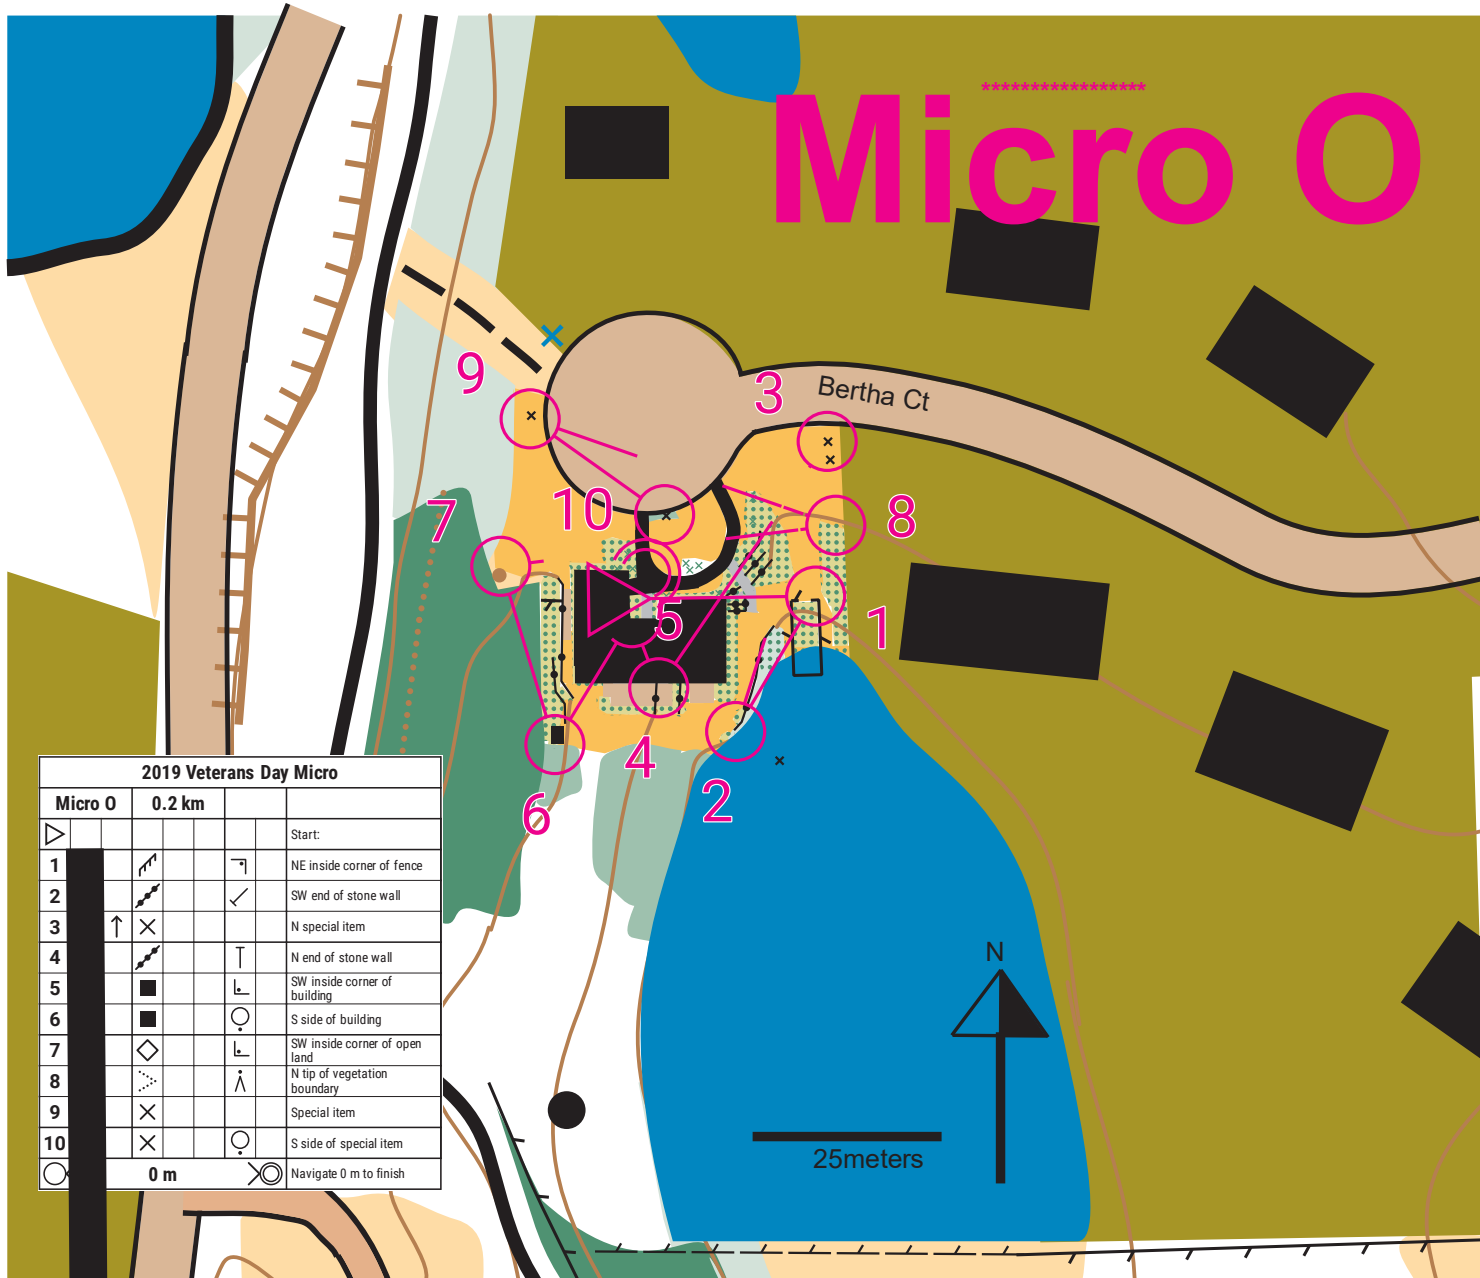

# Micro 0

2019 Veterans Day Micro			
Micro 0	0.2 km		
Start:			
1			NE inside corner of fence
2			SW end of stone wall
3			N special item
4			N end of stone wall
5			SW inside corner of building
6			S side of building
7			SW inside corner of open land
8			N tip of vegetation boundary
9			Special item
10			S side of special item
	0 m		Navigate 0 m to finish