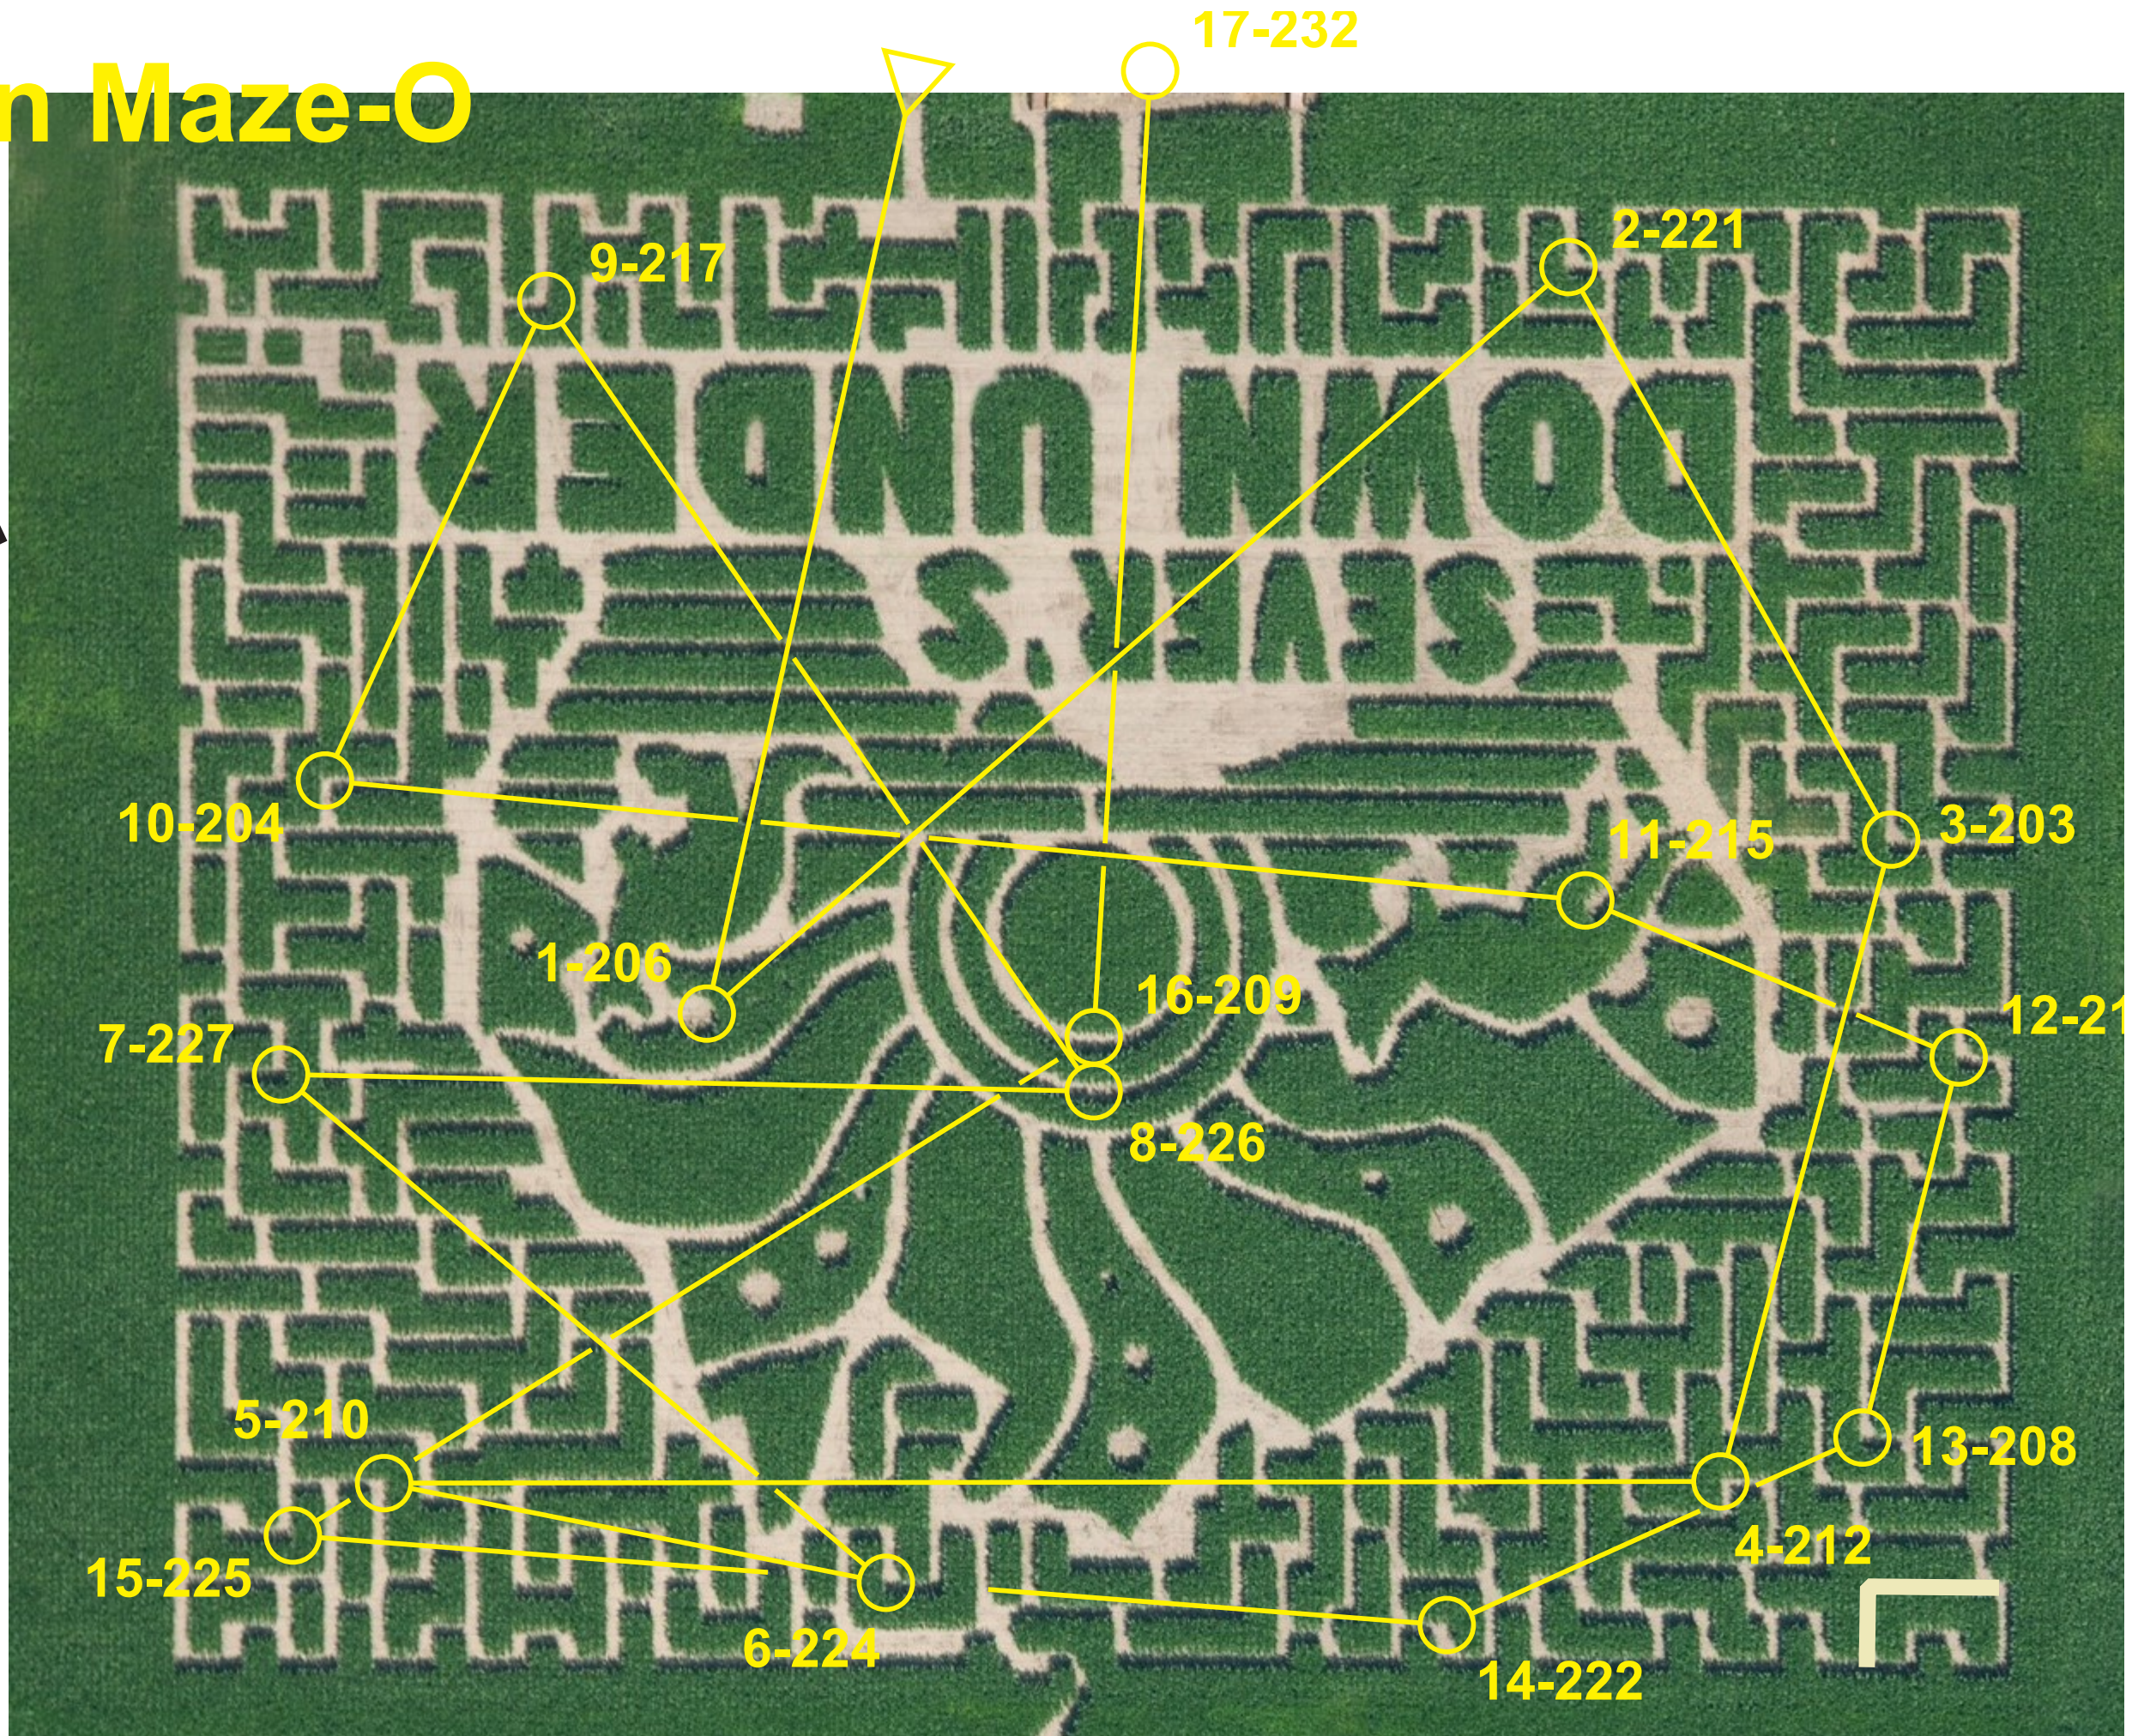

MNOC Corn Maze-O

8 October, 2017

1.8 KM / Scale 1:700

Climb: 0 M

Map: Short 1