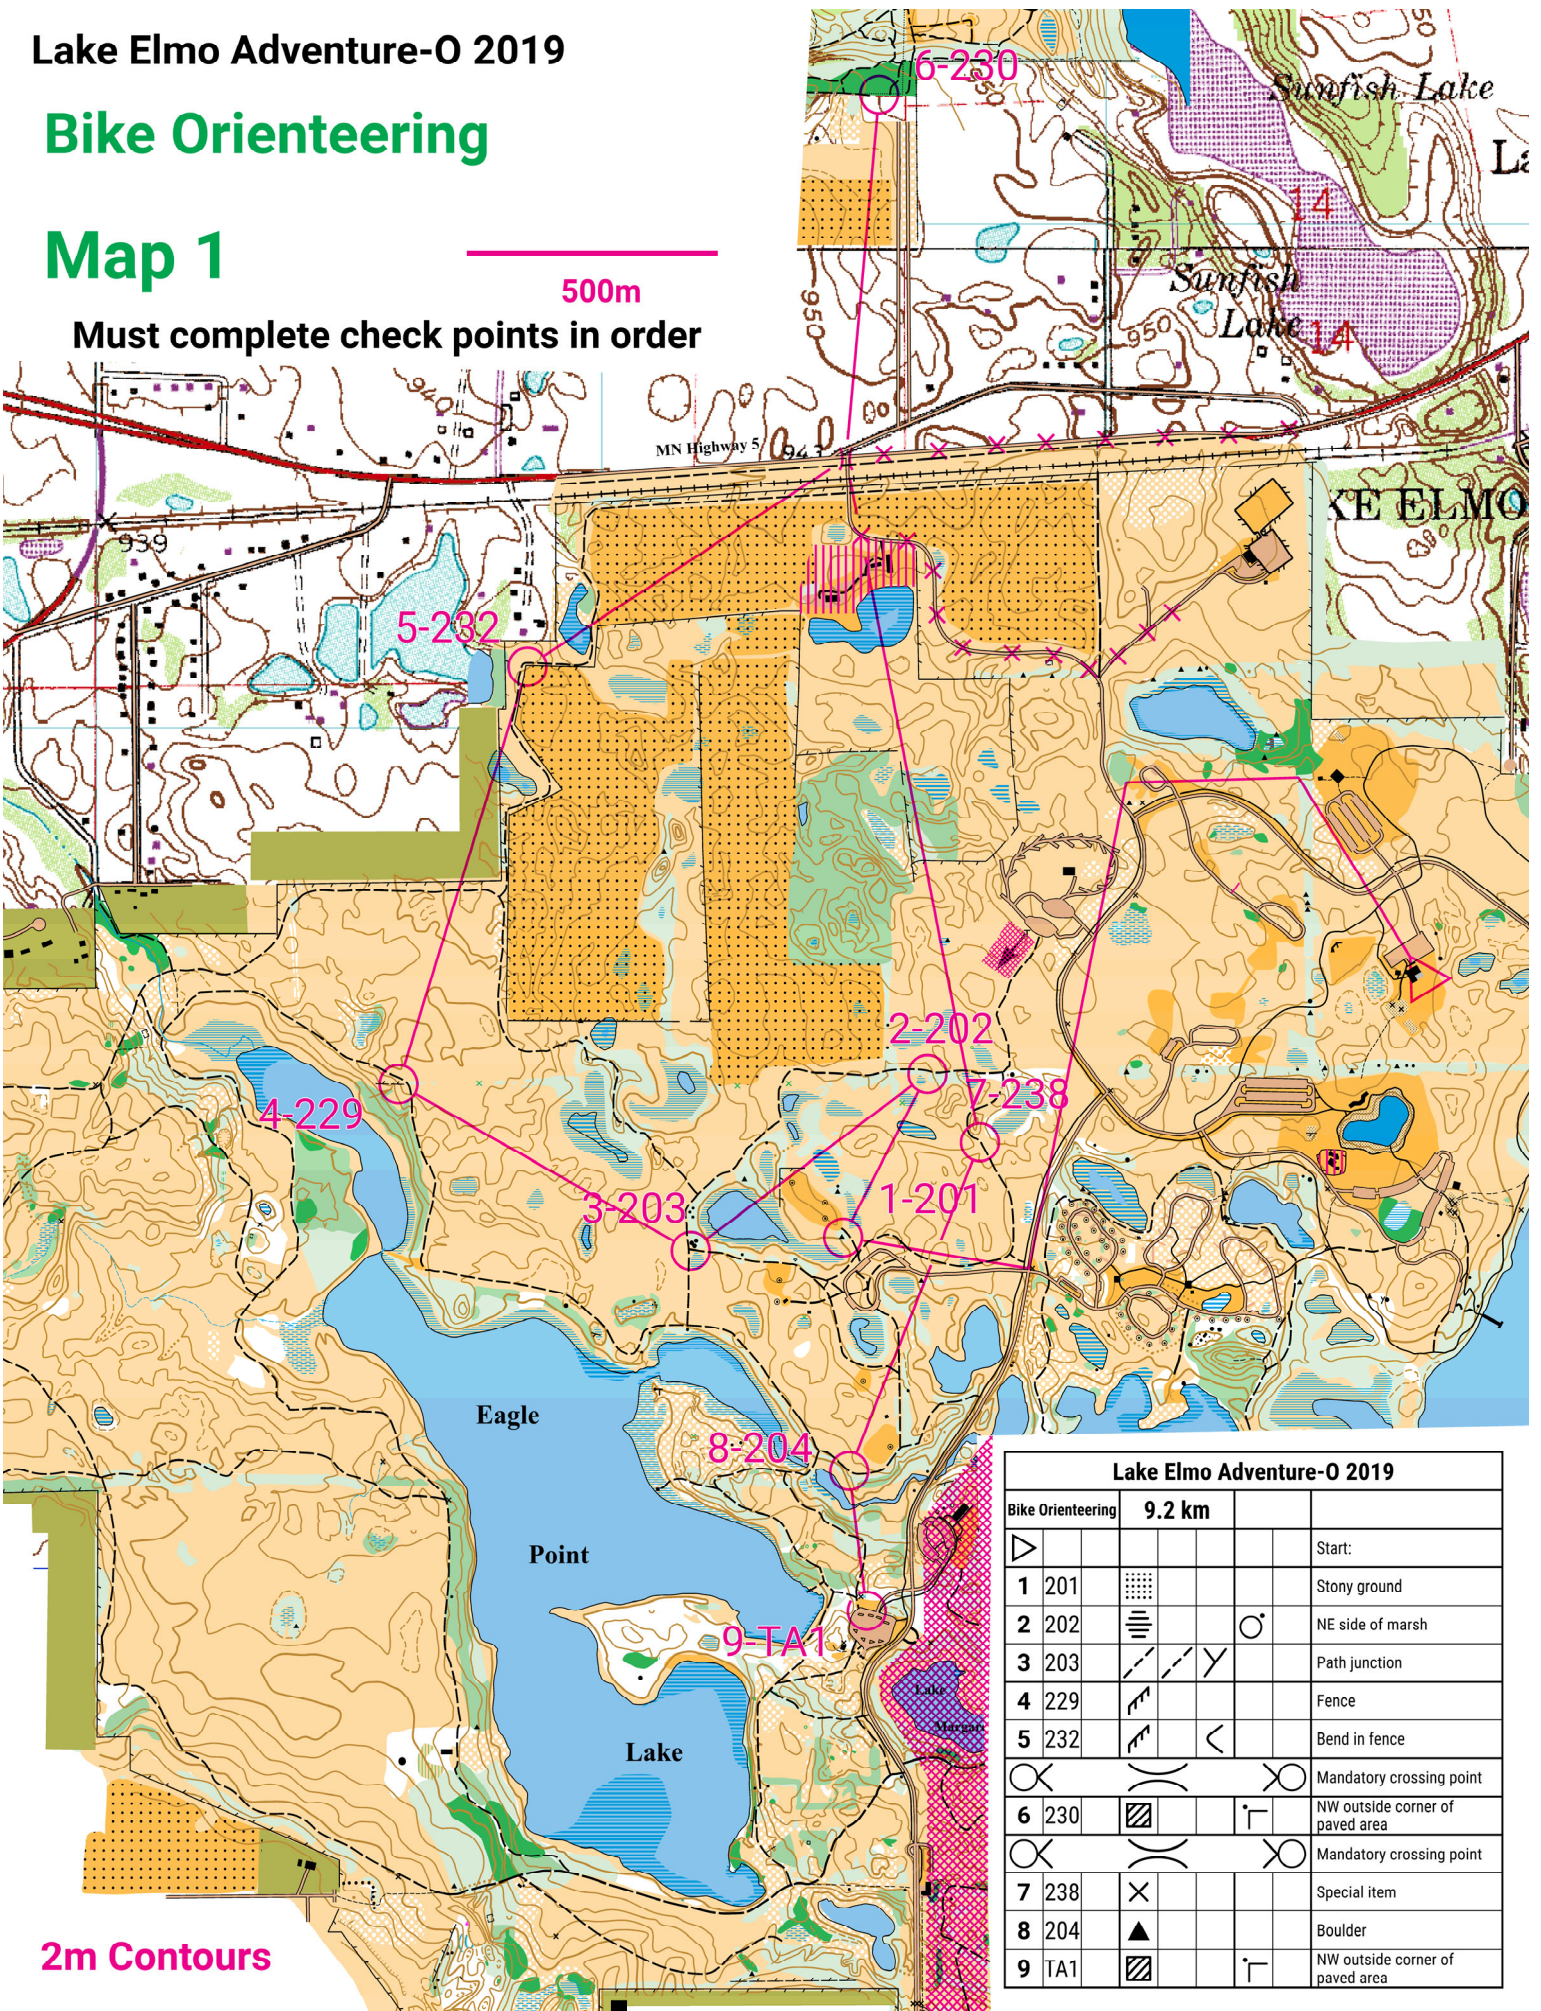

Lake Elmo Adventure-O 2019

Bike Orienteering

Map 1

Must complete check points in order

500m

Lake Elmo Adventure-O 2019			
Bike Orienteering	9.2 km		
Start:			
1 201	[Stony ground symbol]		Stony ground
2 202	[Marsh symbol]	[Mandatory crossing point symbol]	NE side of marsh
3 203	[Path junction symbol]		Path junction
4 229	[Fence symbol]		Fence
5 232	[Bend in fence symbol]		Bend in fence
[Mandatory crossing point symbol]	[Mandatory crossing point symbol]	[Mandatory crossing point symbol]	Mandatory crossing point
6 230	[NW outside corner of paved area symbol]	[NW outside corner of paved area symbol]	NW outside corner of paved area
[Mandatory crossing point symbol]	[Mandatory crossing point symbol]	[Mandatory crossing point symbol]	Mandatory crossing point
7 238	[Special item symbol]		Special item
8 204	[Boulder symbol]		Boulder
9 TA1	[NW outside corner of paved area symbol]	[NW outside corner of paved area symbol]	NW outside corner of paved area