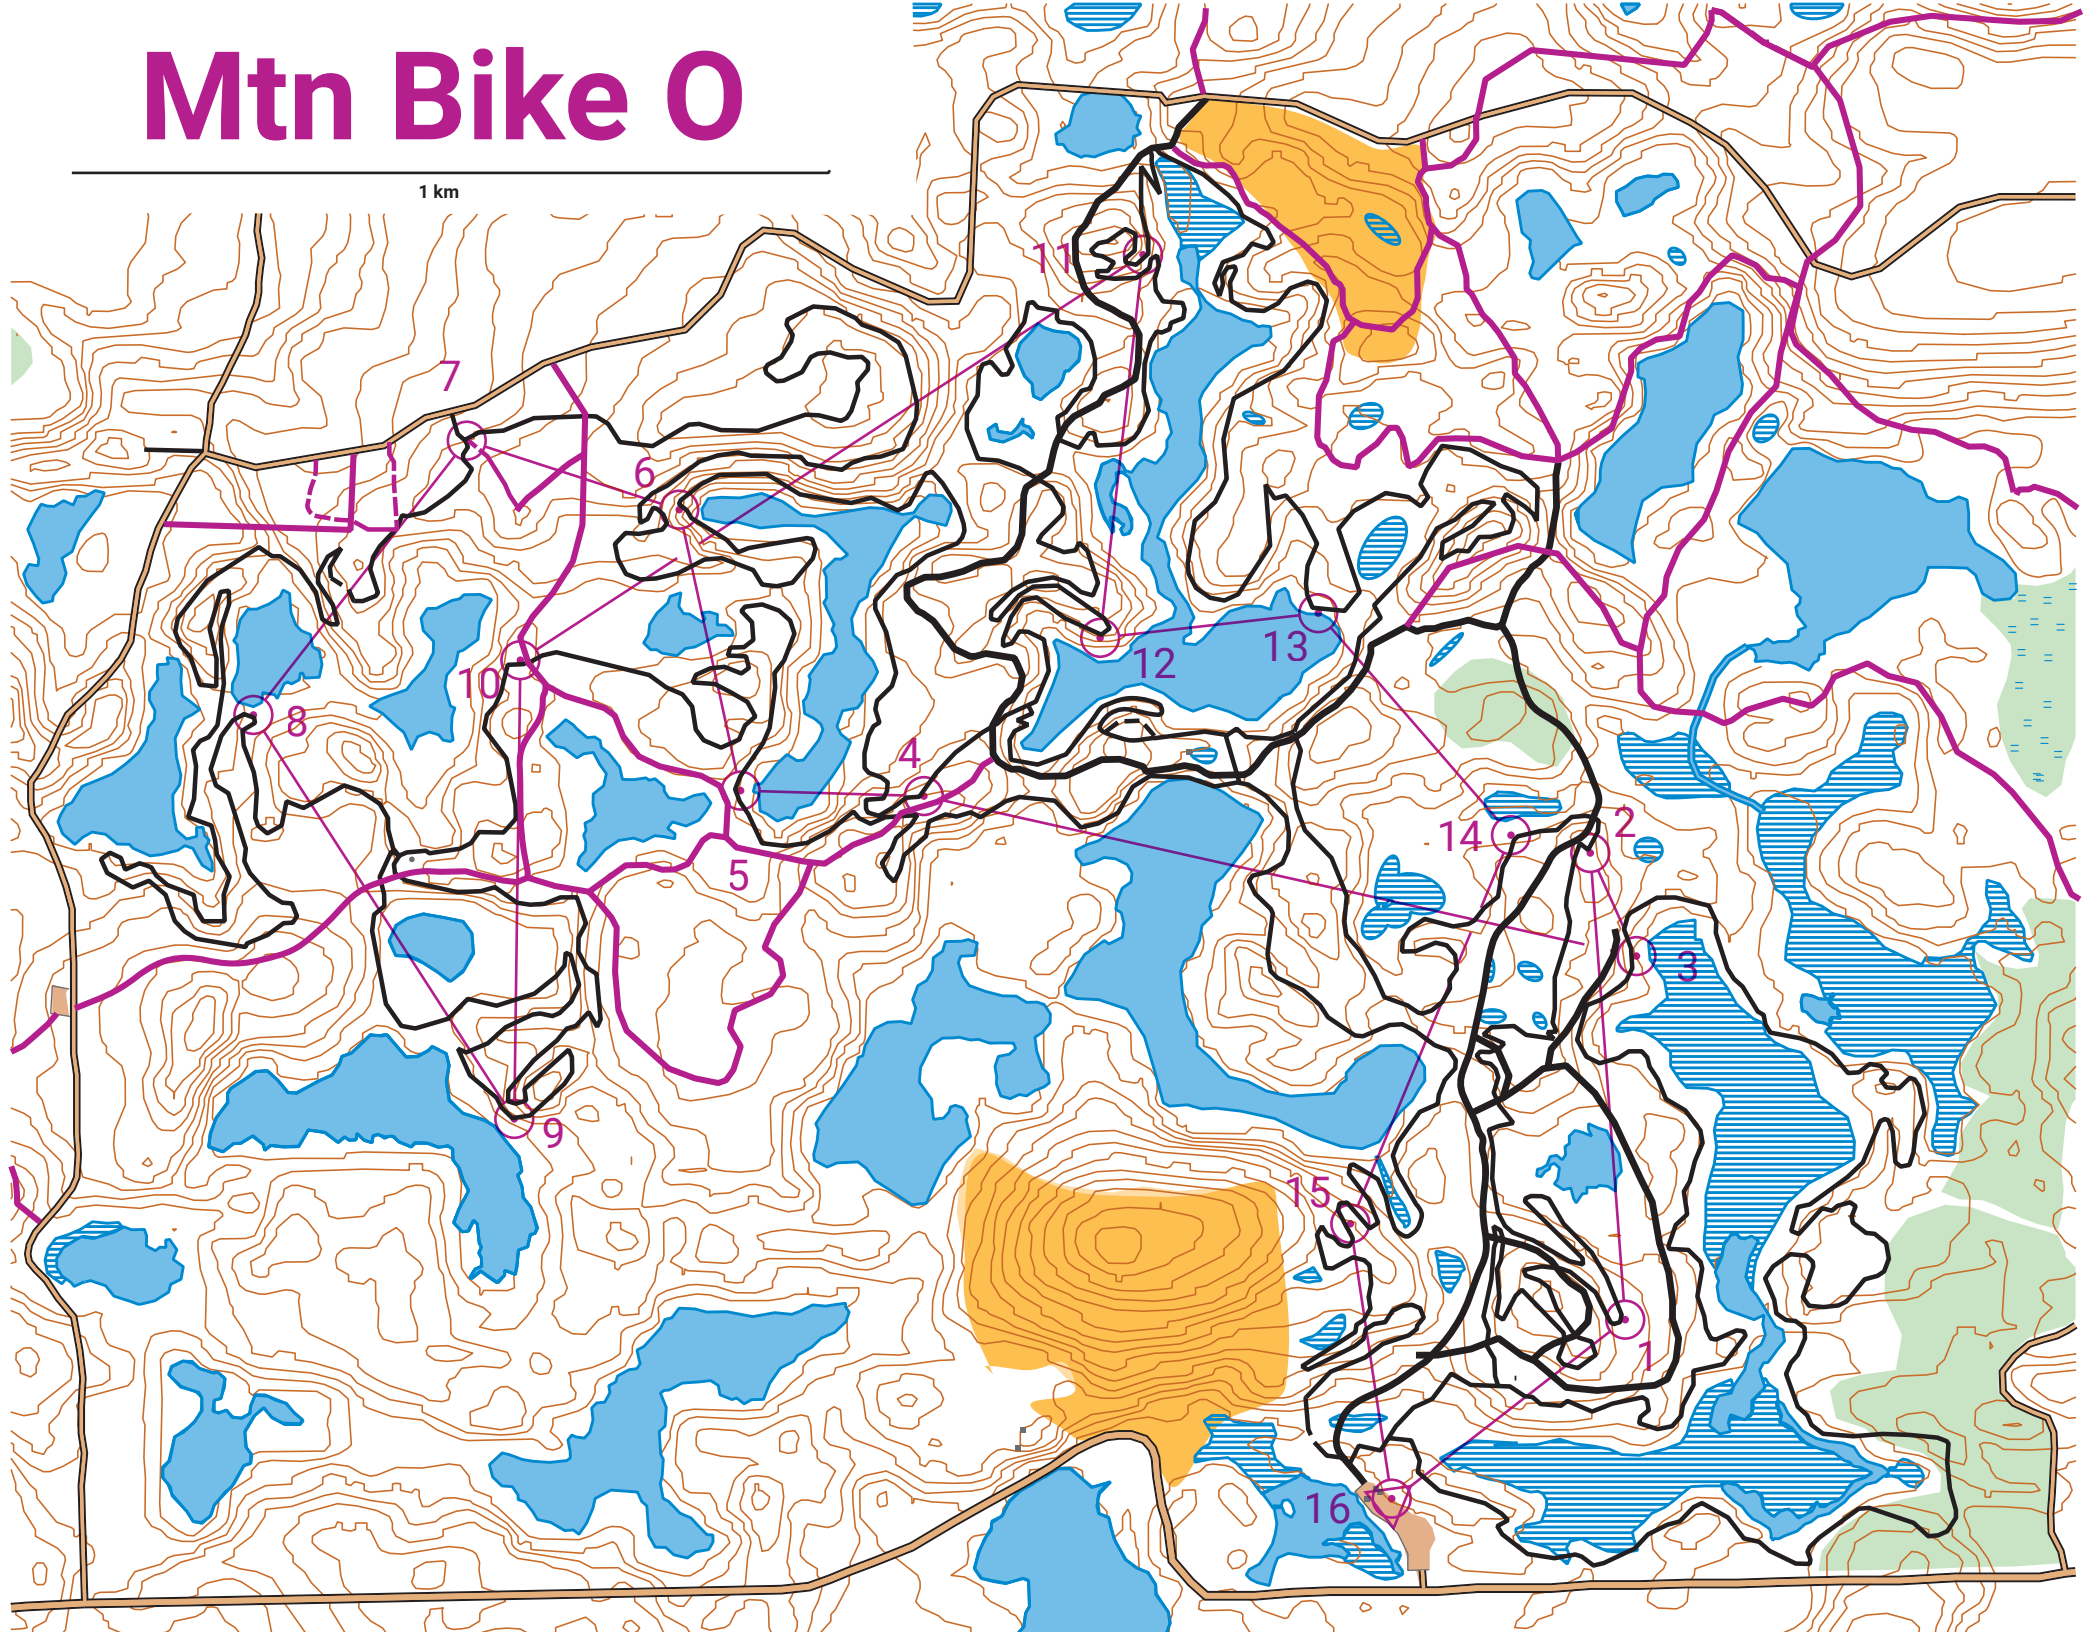

Mtn Bike 0

1 km

Map 1

- Contour
- Boulder 0.5 mm
- Lake
- Uncrossable river
- Uncrossable marsh
- Small marsh
- Open land
- Rough open land
- Forest: reduced visibility
- Major road
- Minor road
- Building
- Paved area
- Horse Trail - DO NOT RIDE
- Track: fast riding
- Path: fast riding
- Path: medium riding
- Path: slow riding