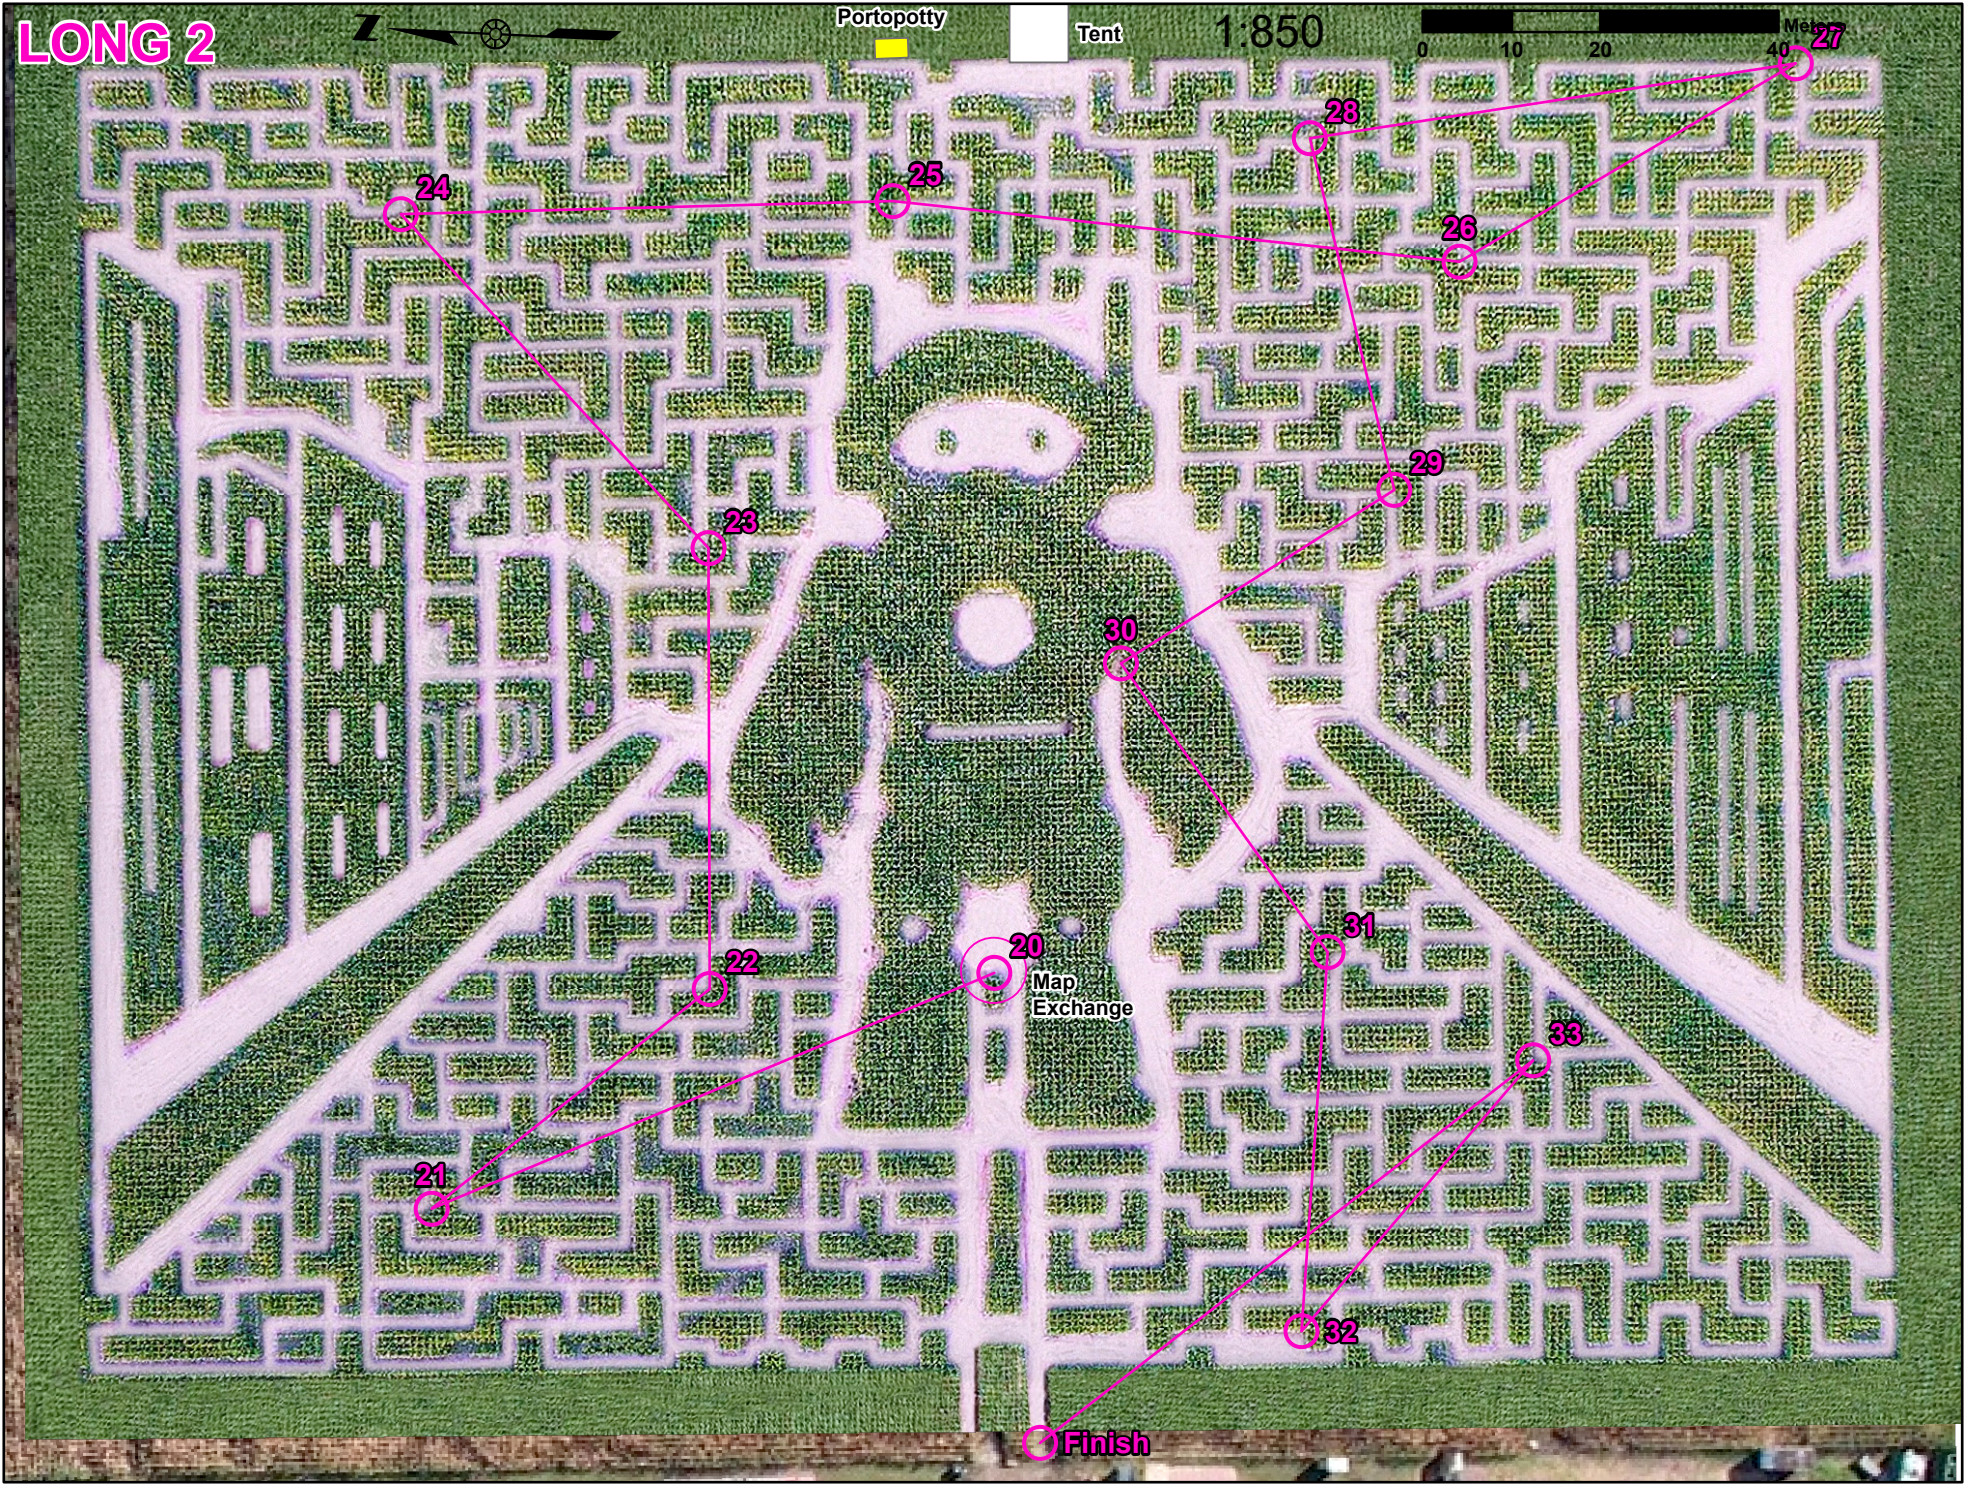

# LONG 2

Portopotty

Tent

1:850

24

25

28

26

27

23

29

30

20

Map Exchange

22

31

33

21

32

Finish