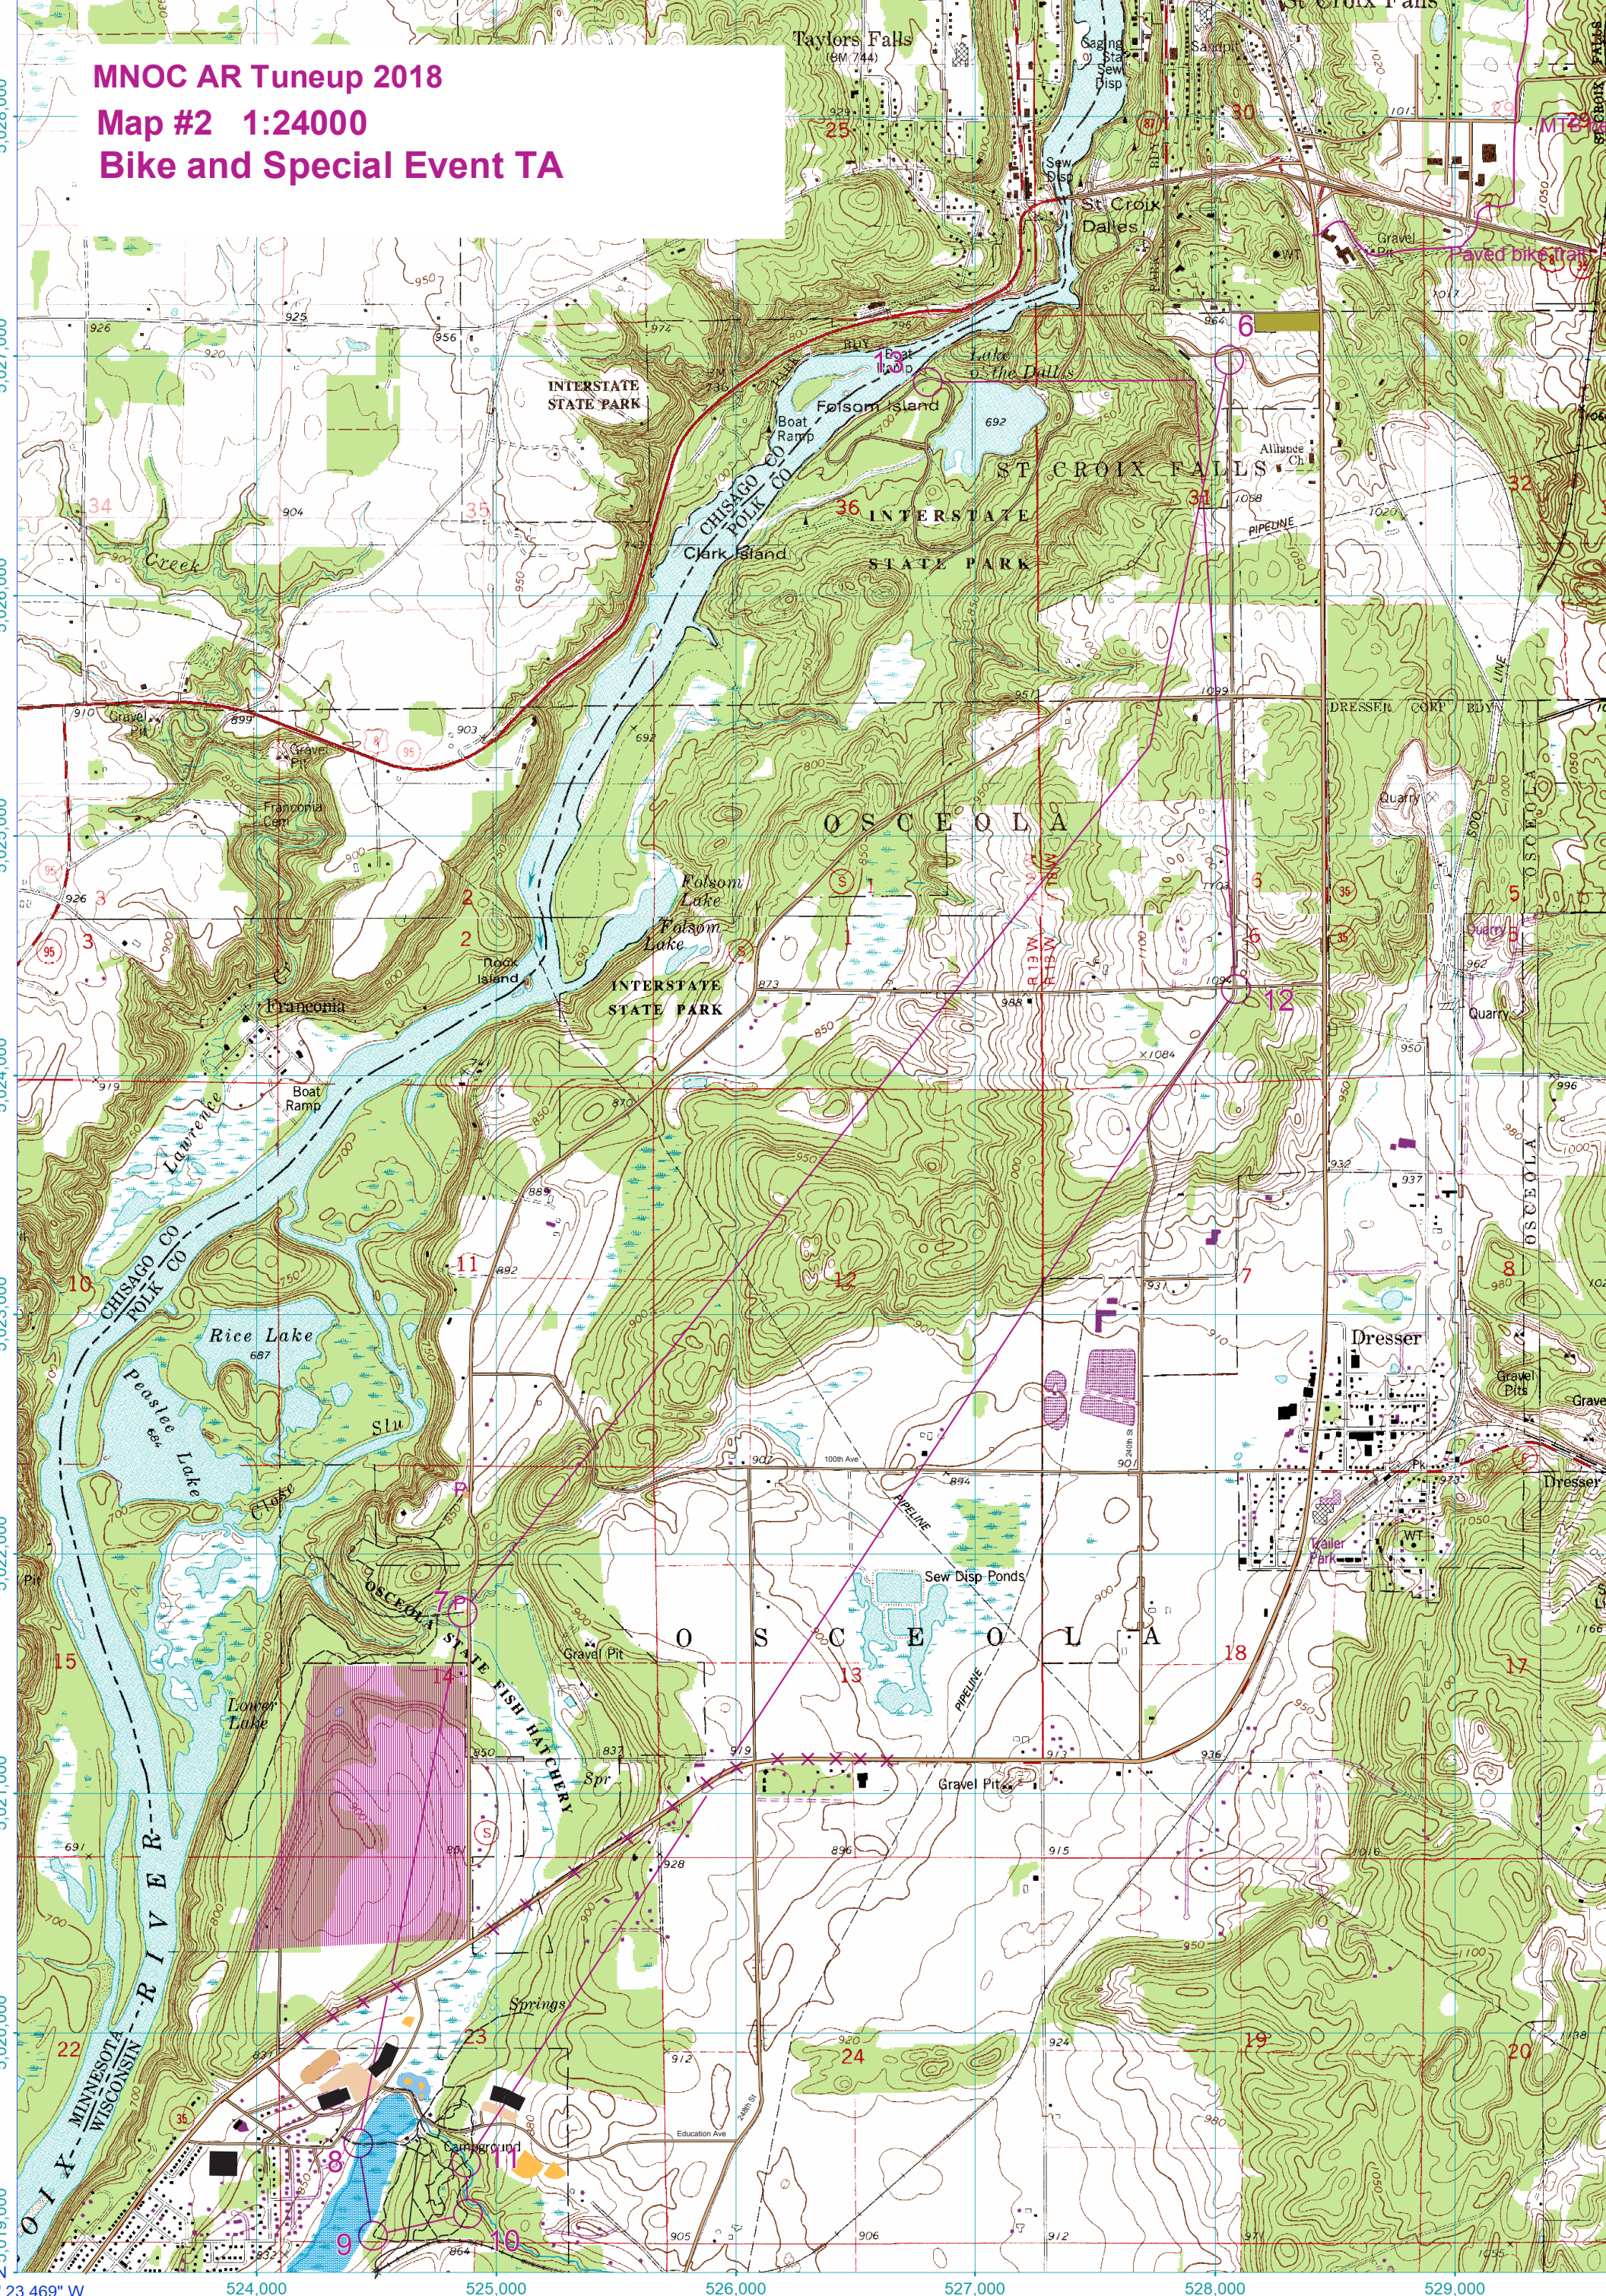

MNOC AR Tuneup 2018
Map #2 1:24000
Bike and Special Event TA

23.469° W 524,000 525,000 526,000 527,000 528,000 529,000

Zone 15N, Meters, WGS84
15N, Meters, WGS84
www.igage.com (B18174)
la, WI, MN; Saint Croix Dalles, WI, MN; Nye, WI; Centuria, WI

2018 Declination at Sheet Center
TN to MN -0.560° (0° 33' 38") (-10 mills)
TN to UTM GN 0.245° (0° 14' 41") (4 mills)