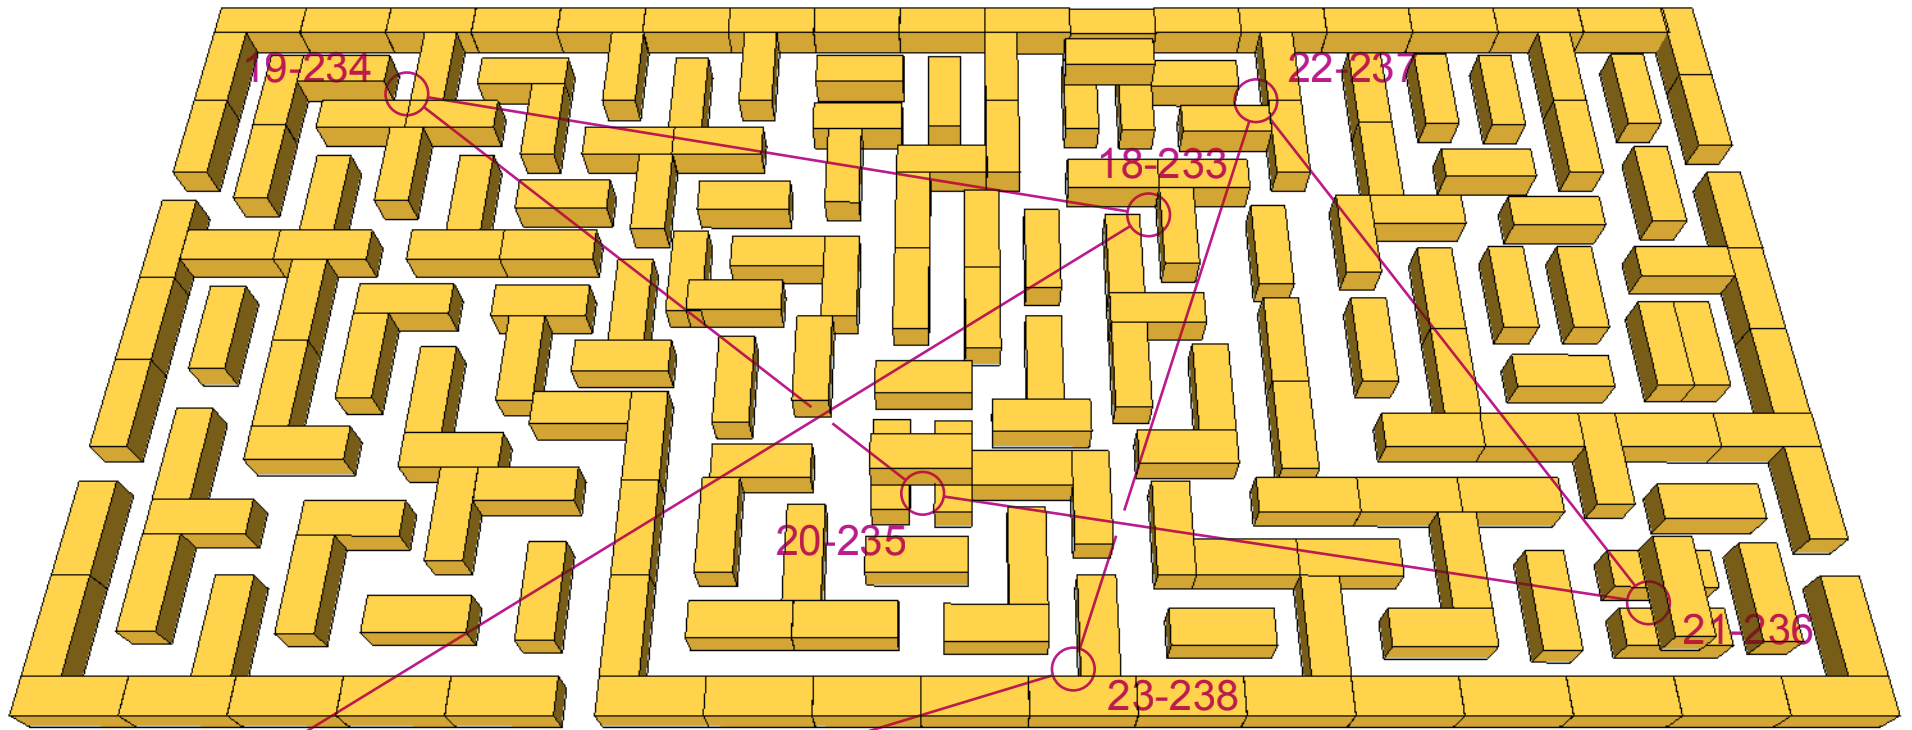

MNOC Corn Maze-O

8 October 2017

Distance: Route Dependant, Climb: Forbidden

Scale: Yes

18-232

Finish on top of Bridge

Map: Short Course