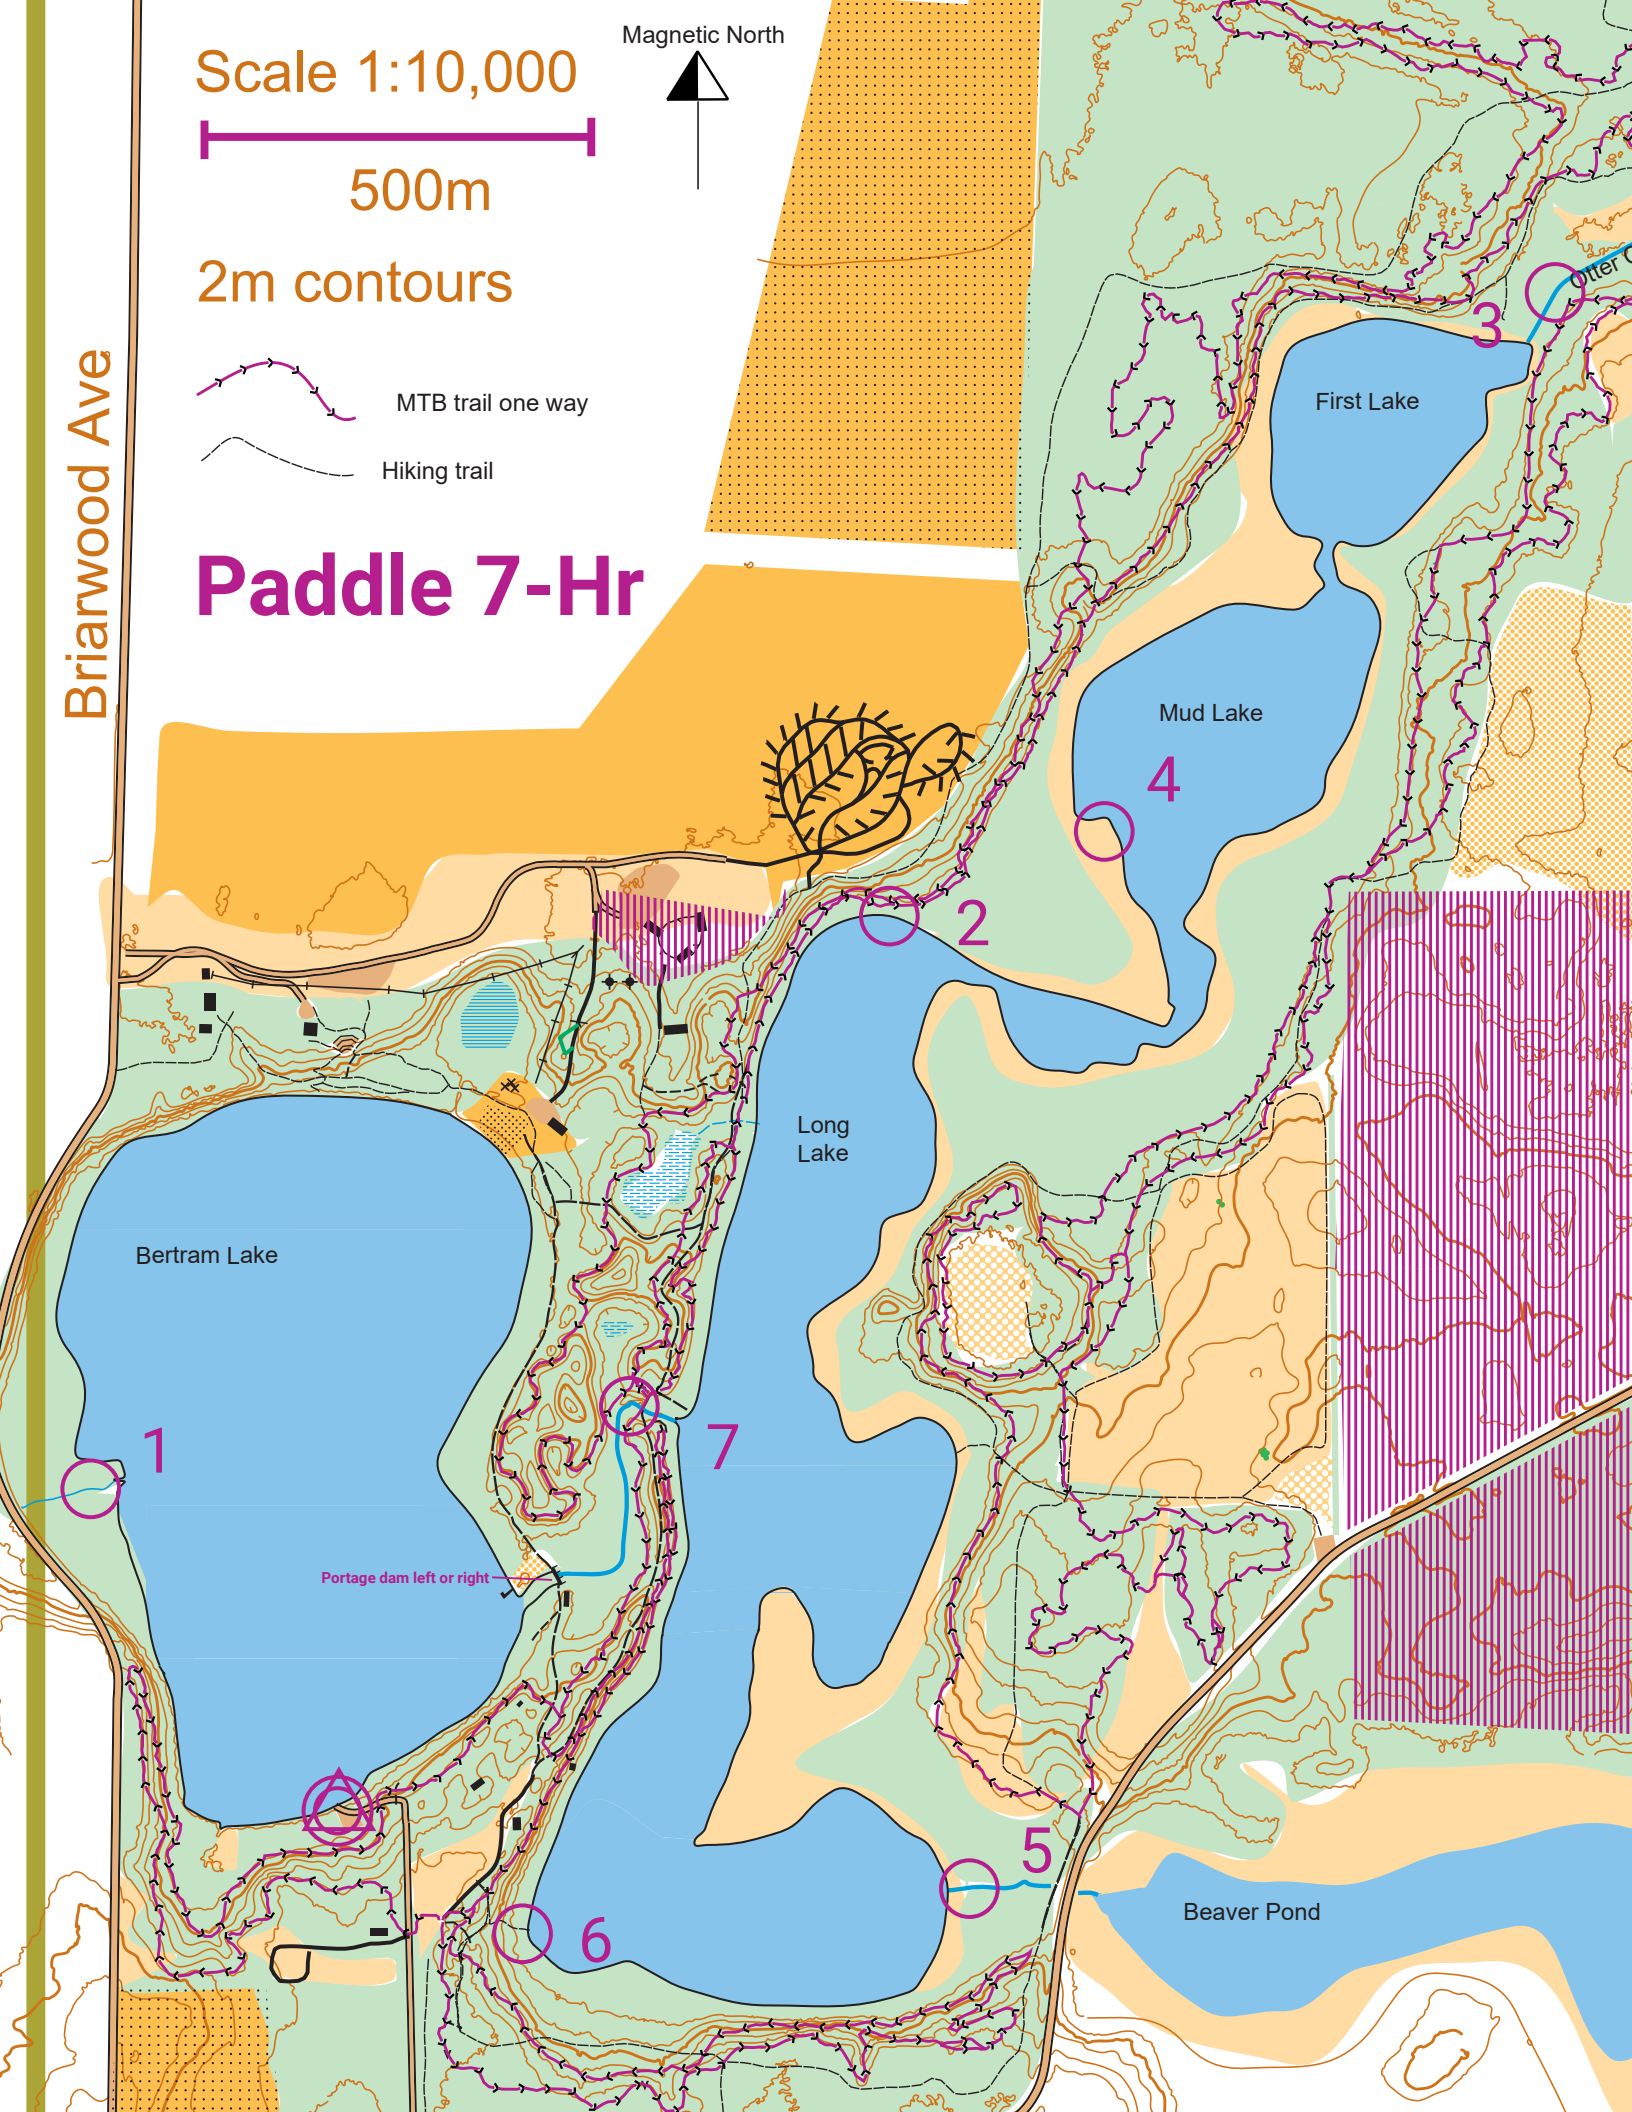

Scale 1:10,000

500m

2m contours

MTB trail one way

Hiking trail

Magnetic North

Briarwood Ave

Paddle 7-Hr

Bertram Lake

1

Portage dam left or right

Long Lake

7

Mud Lake

4

First Lake

3

Beaver Pond

5

6

Otter C