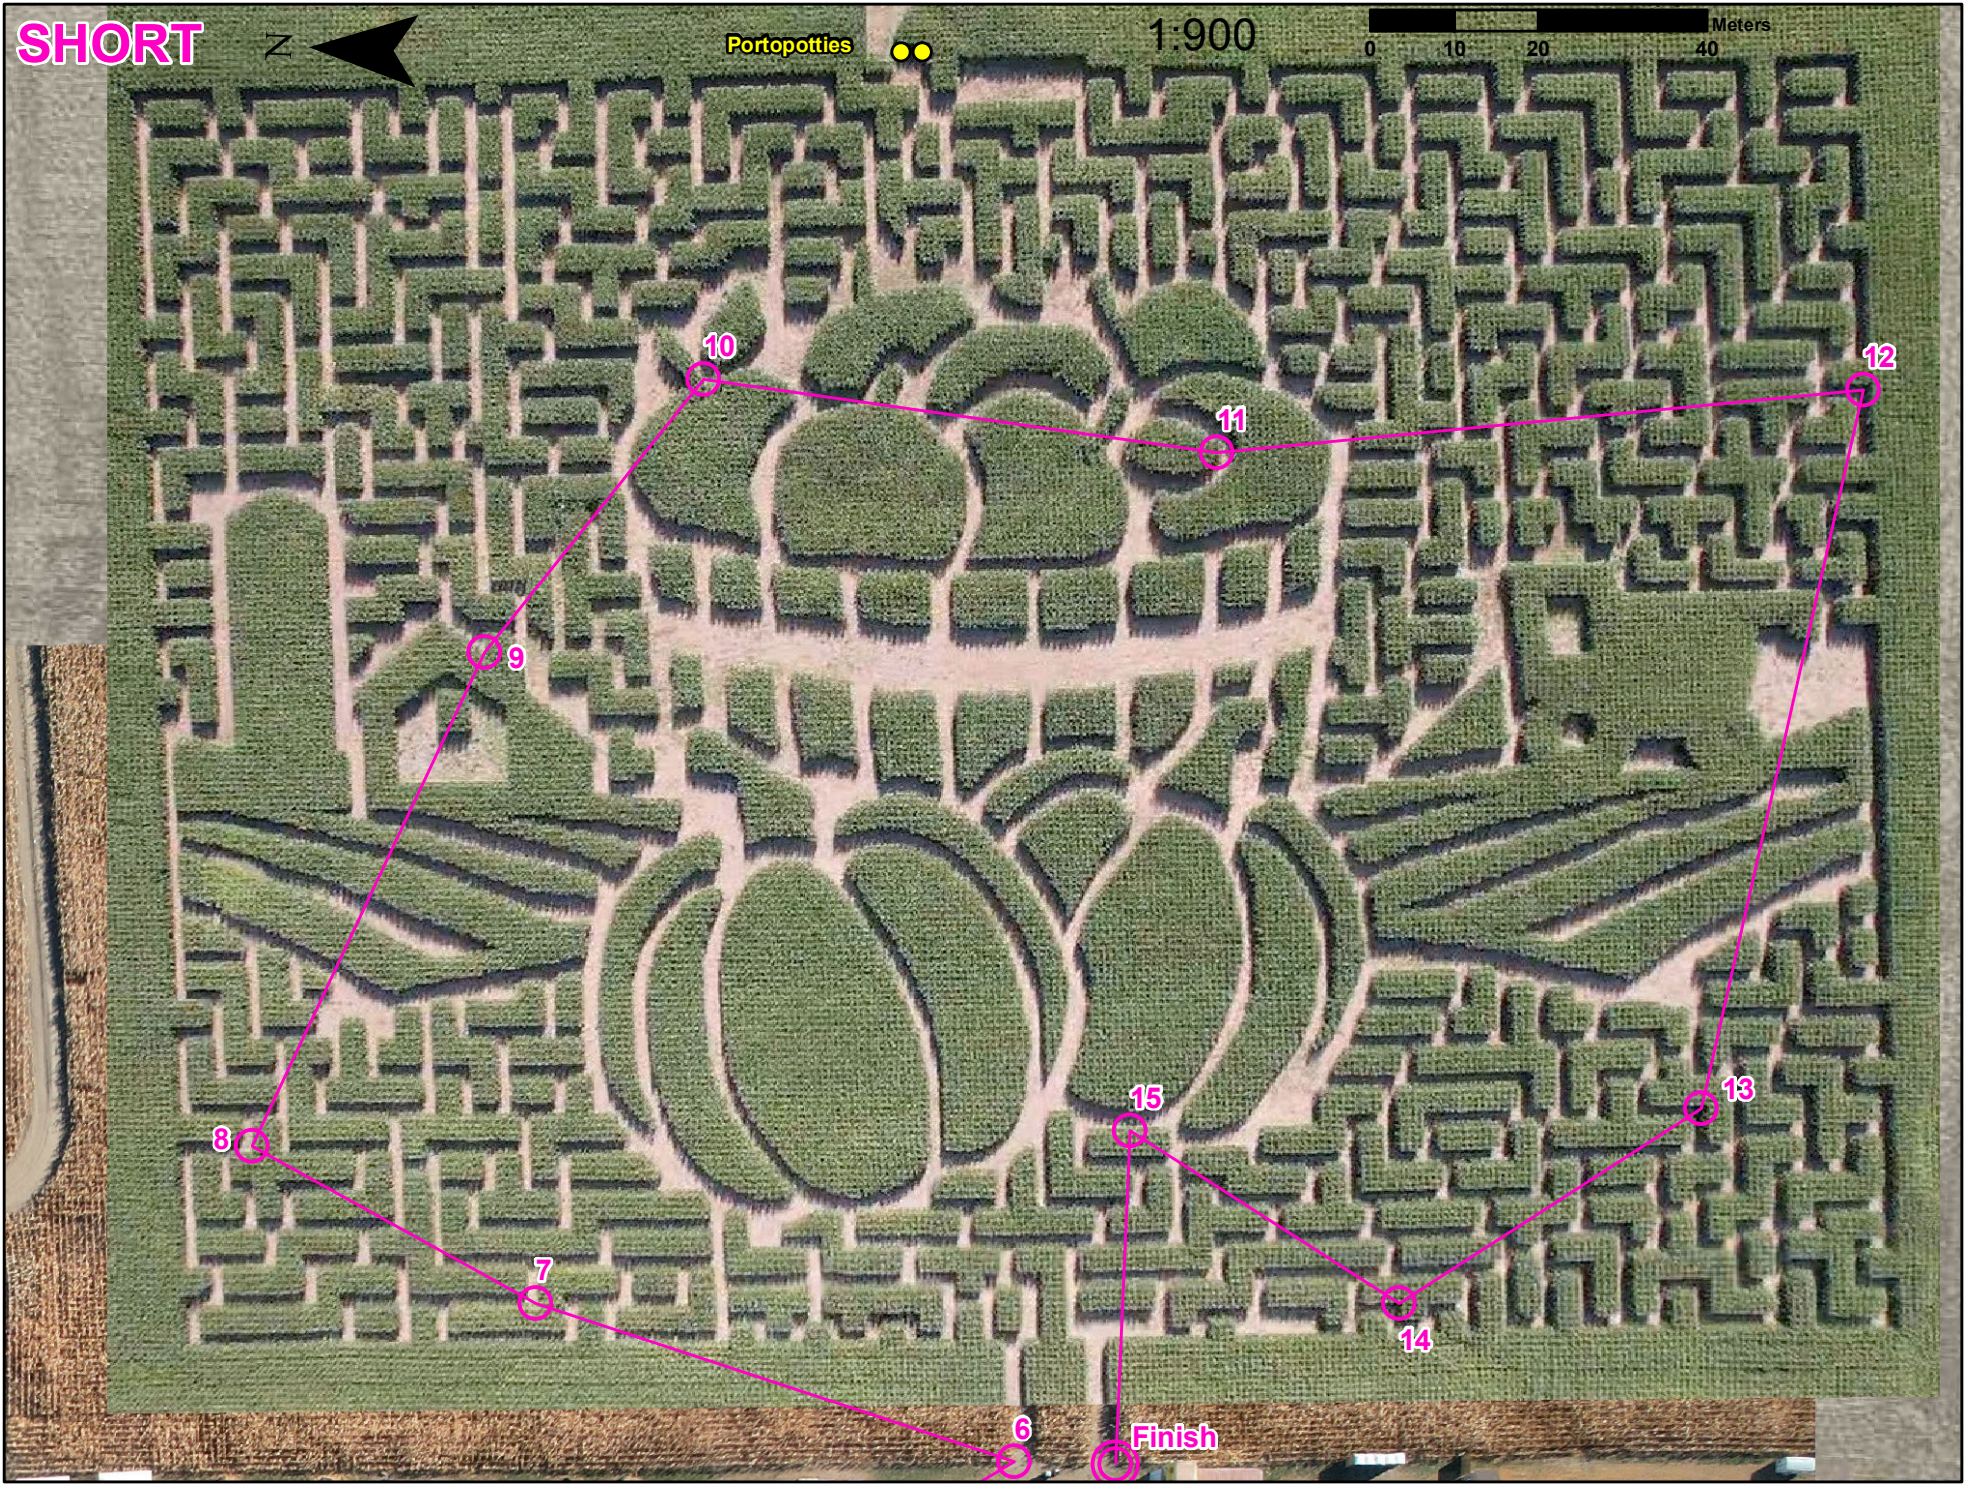

SHORT

Portopotties

1:900

8

9

7

10

11

12

15

13

14

6

Finish