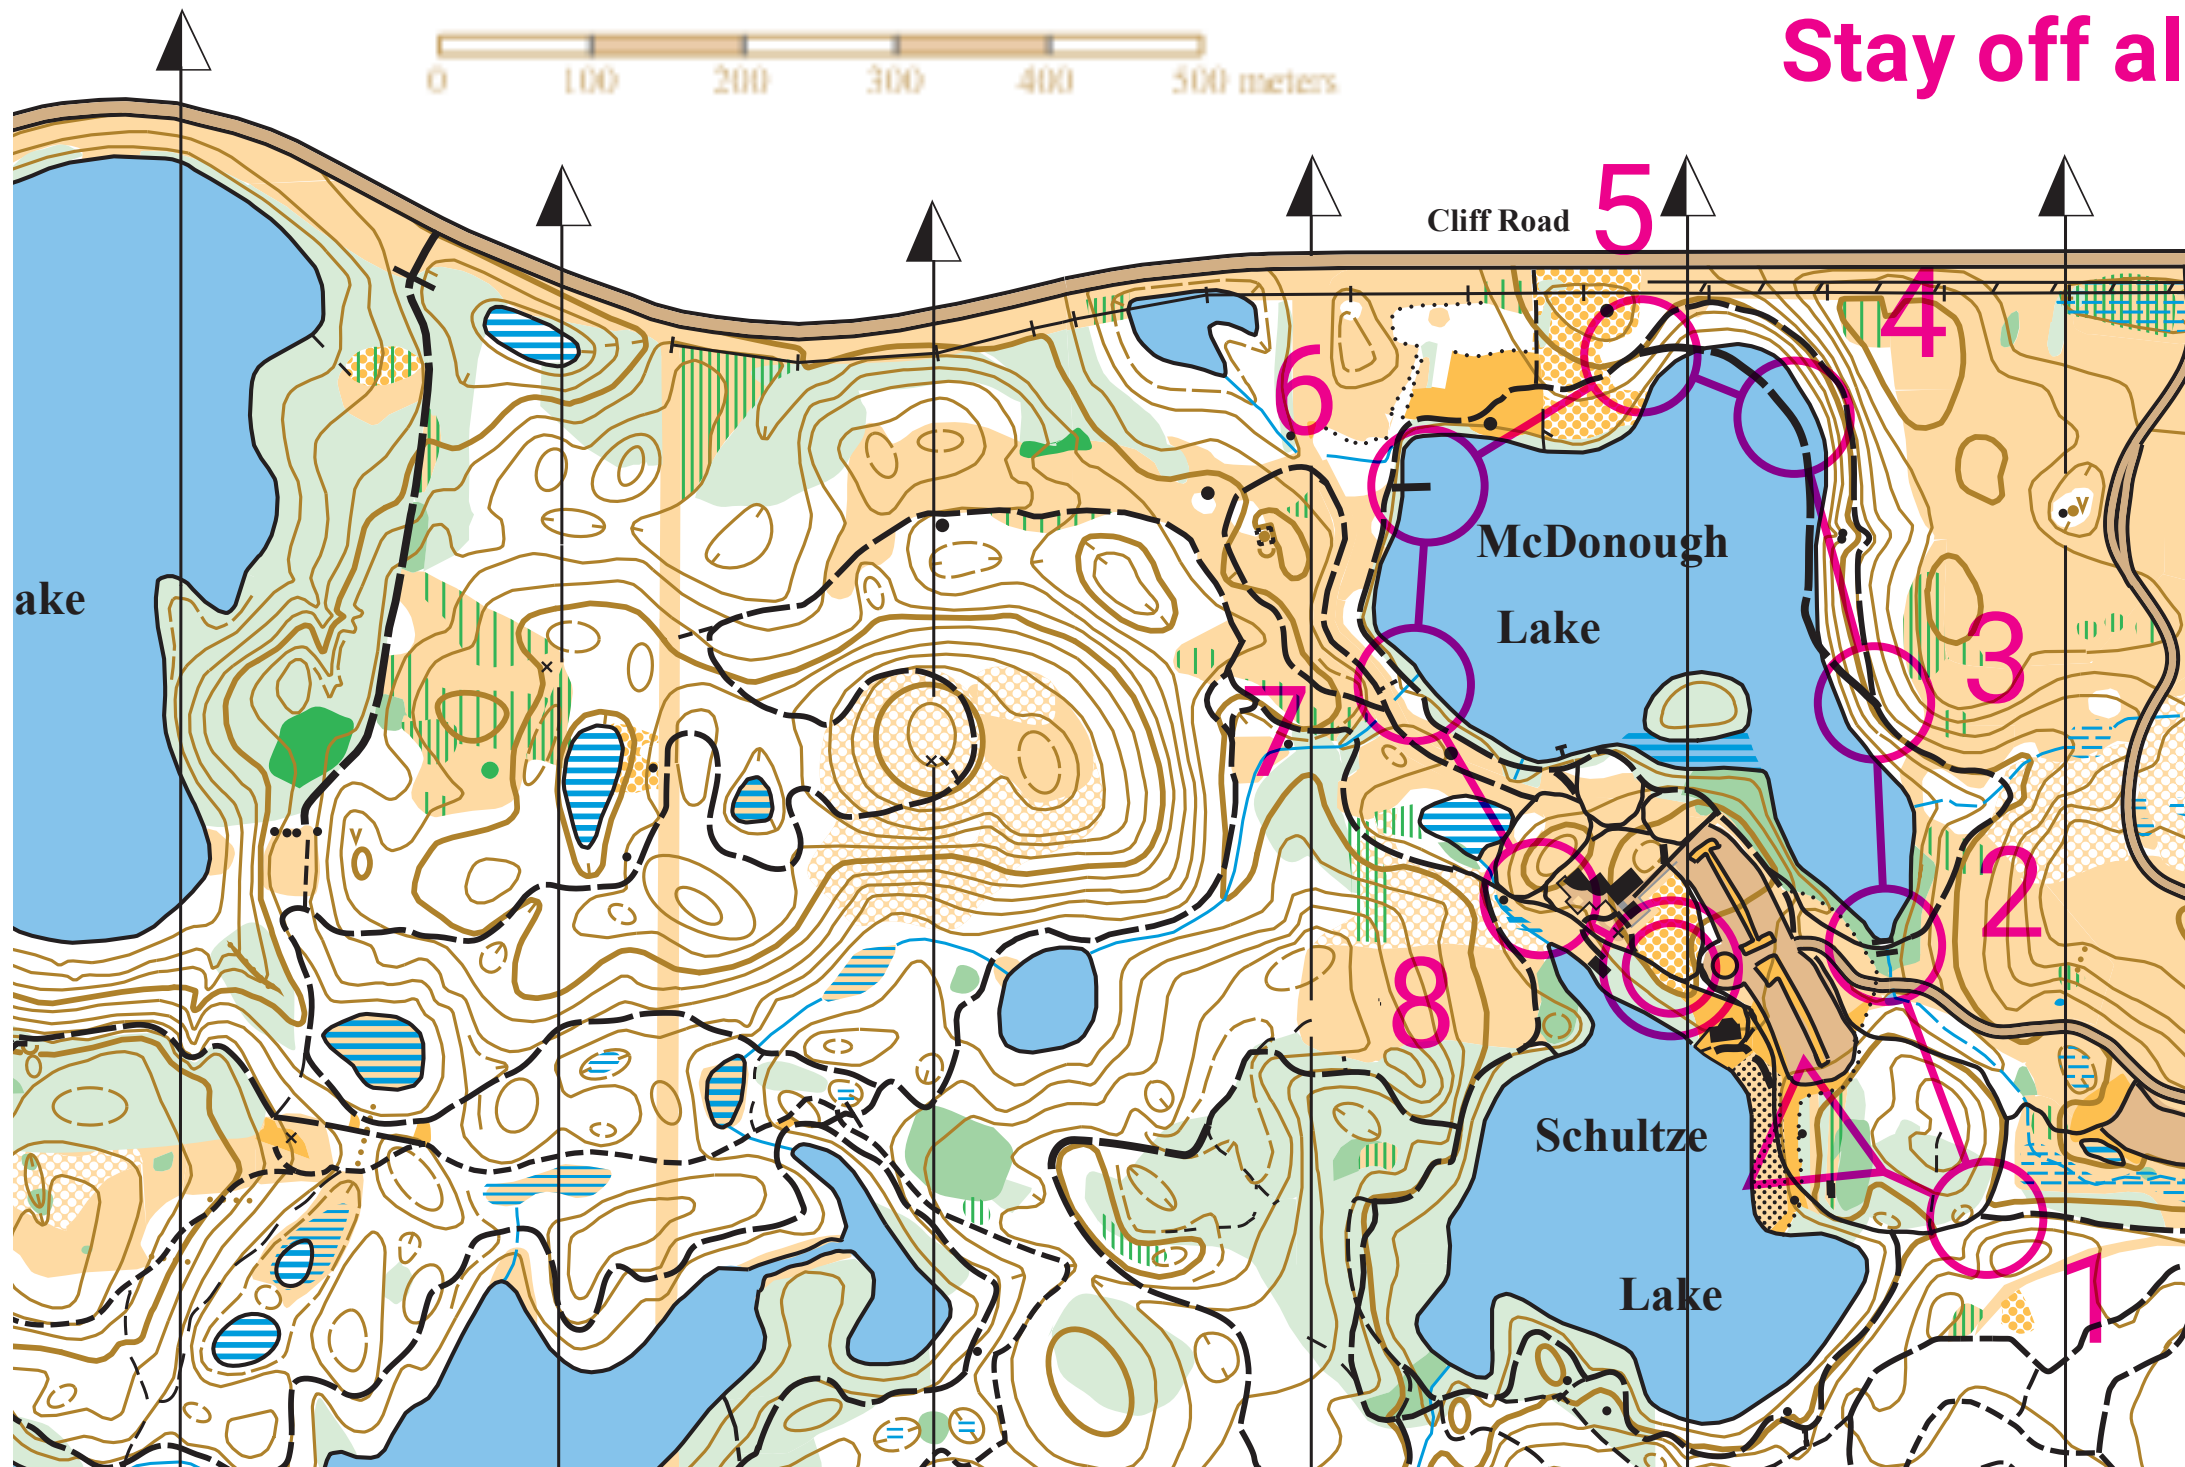

LEBANON HILLS REGIONAL PARK - EAST

Eagan, Minnesota

Scale 1: 5000
Contours 2.5 meters

Stay off all ice on frozen ponds

MNOC Lebanon Hills, 3/27/22		
White	1.3 km	35 m
▷		Start:
1	201	Path junction
2	202	Path and ditch junction
3	203	Path junction
4	204	Bend in path
5	205	Path junction
6	206	Special item
7	207	Path and ditch junction
8	208	Path junction
Navigate 100 m to finish		