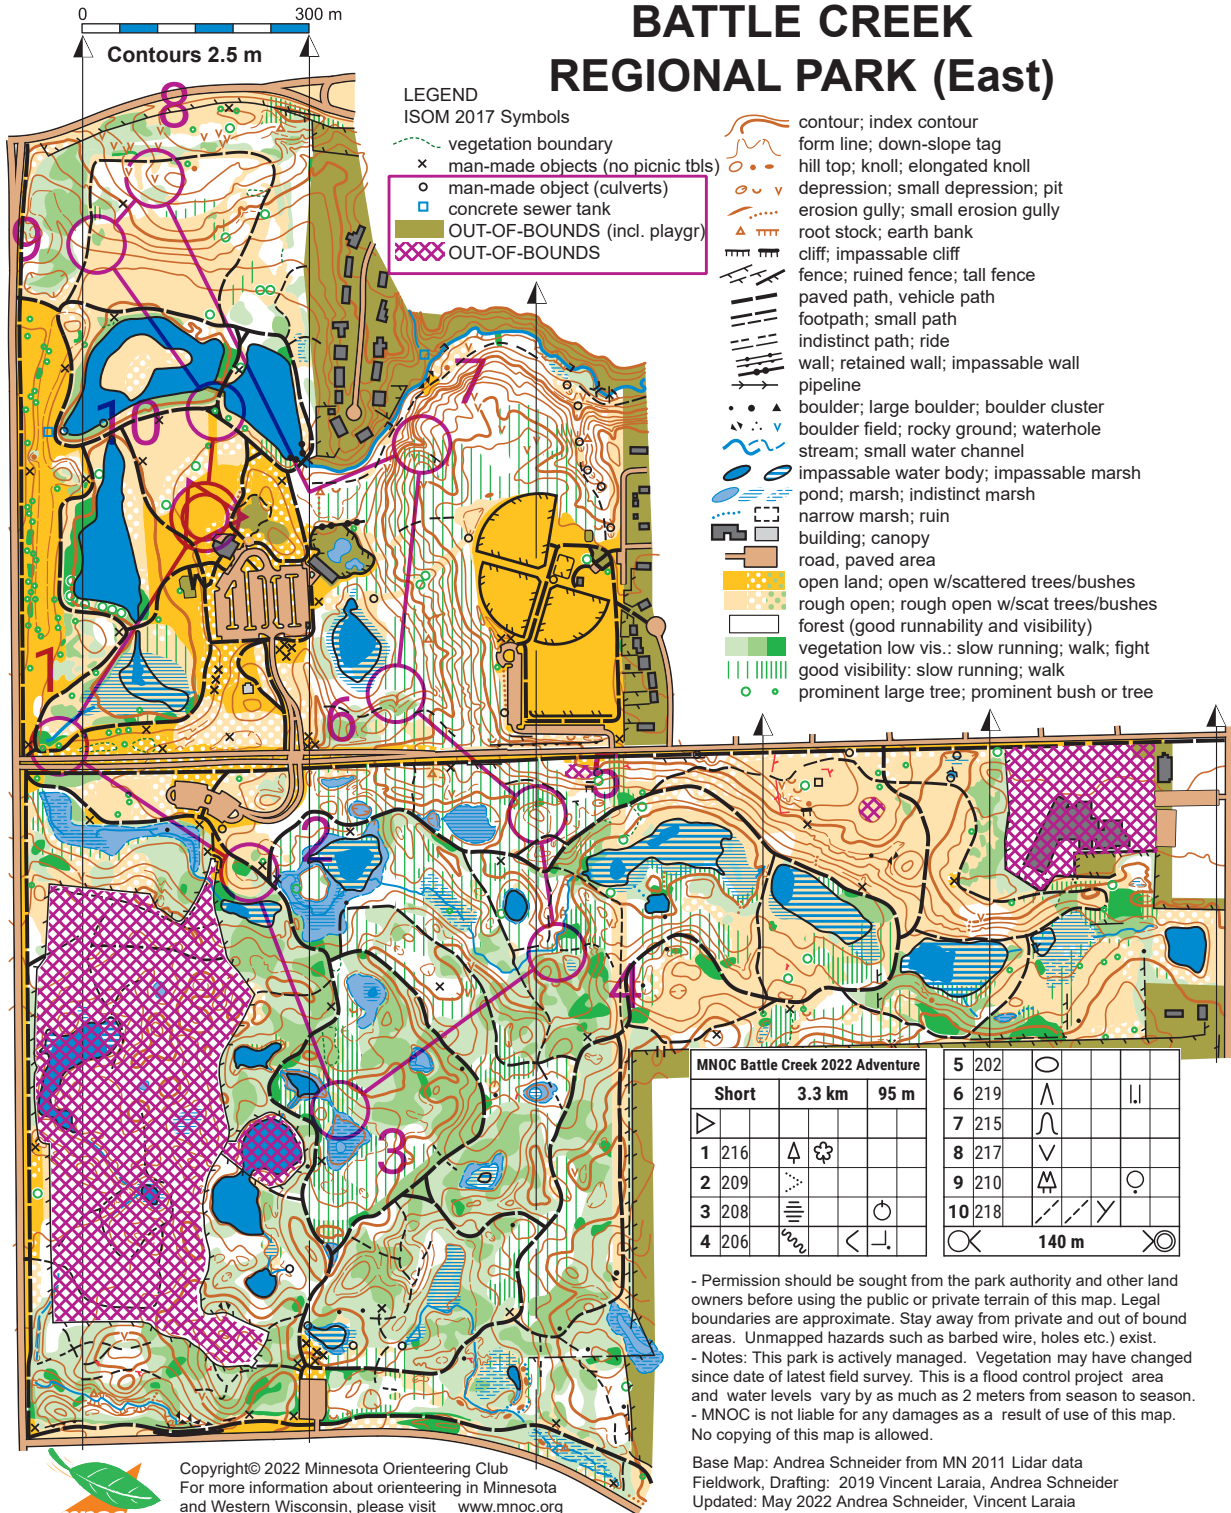

Short

BATTLE CREEK REGIONAL PARK (East)

Copyright© 2022 Minnesota Orienteering Club
For more information about orienteering in Minnesota
and Western Wisconsin, please visit www.mnoc.org