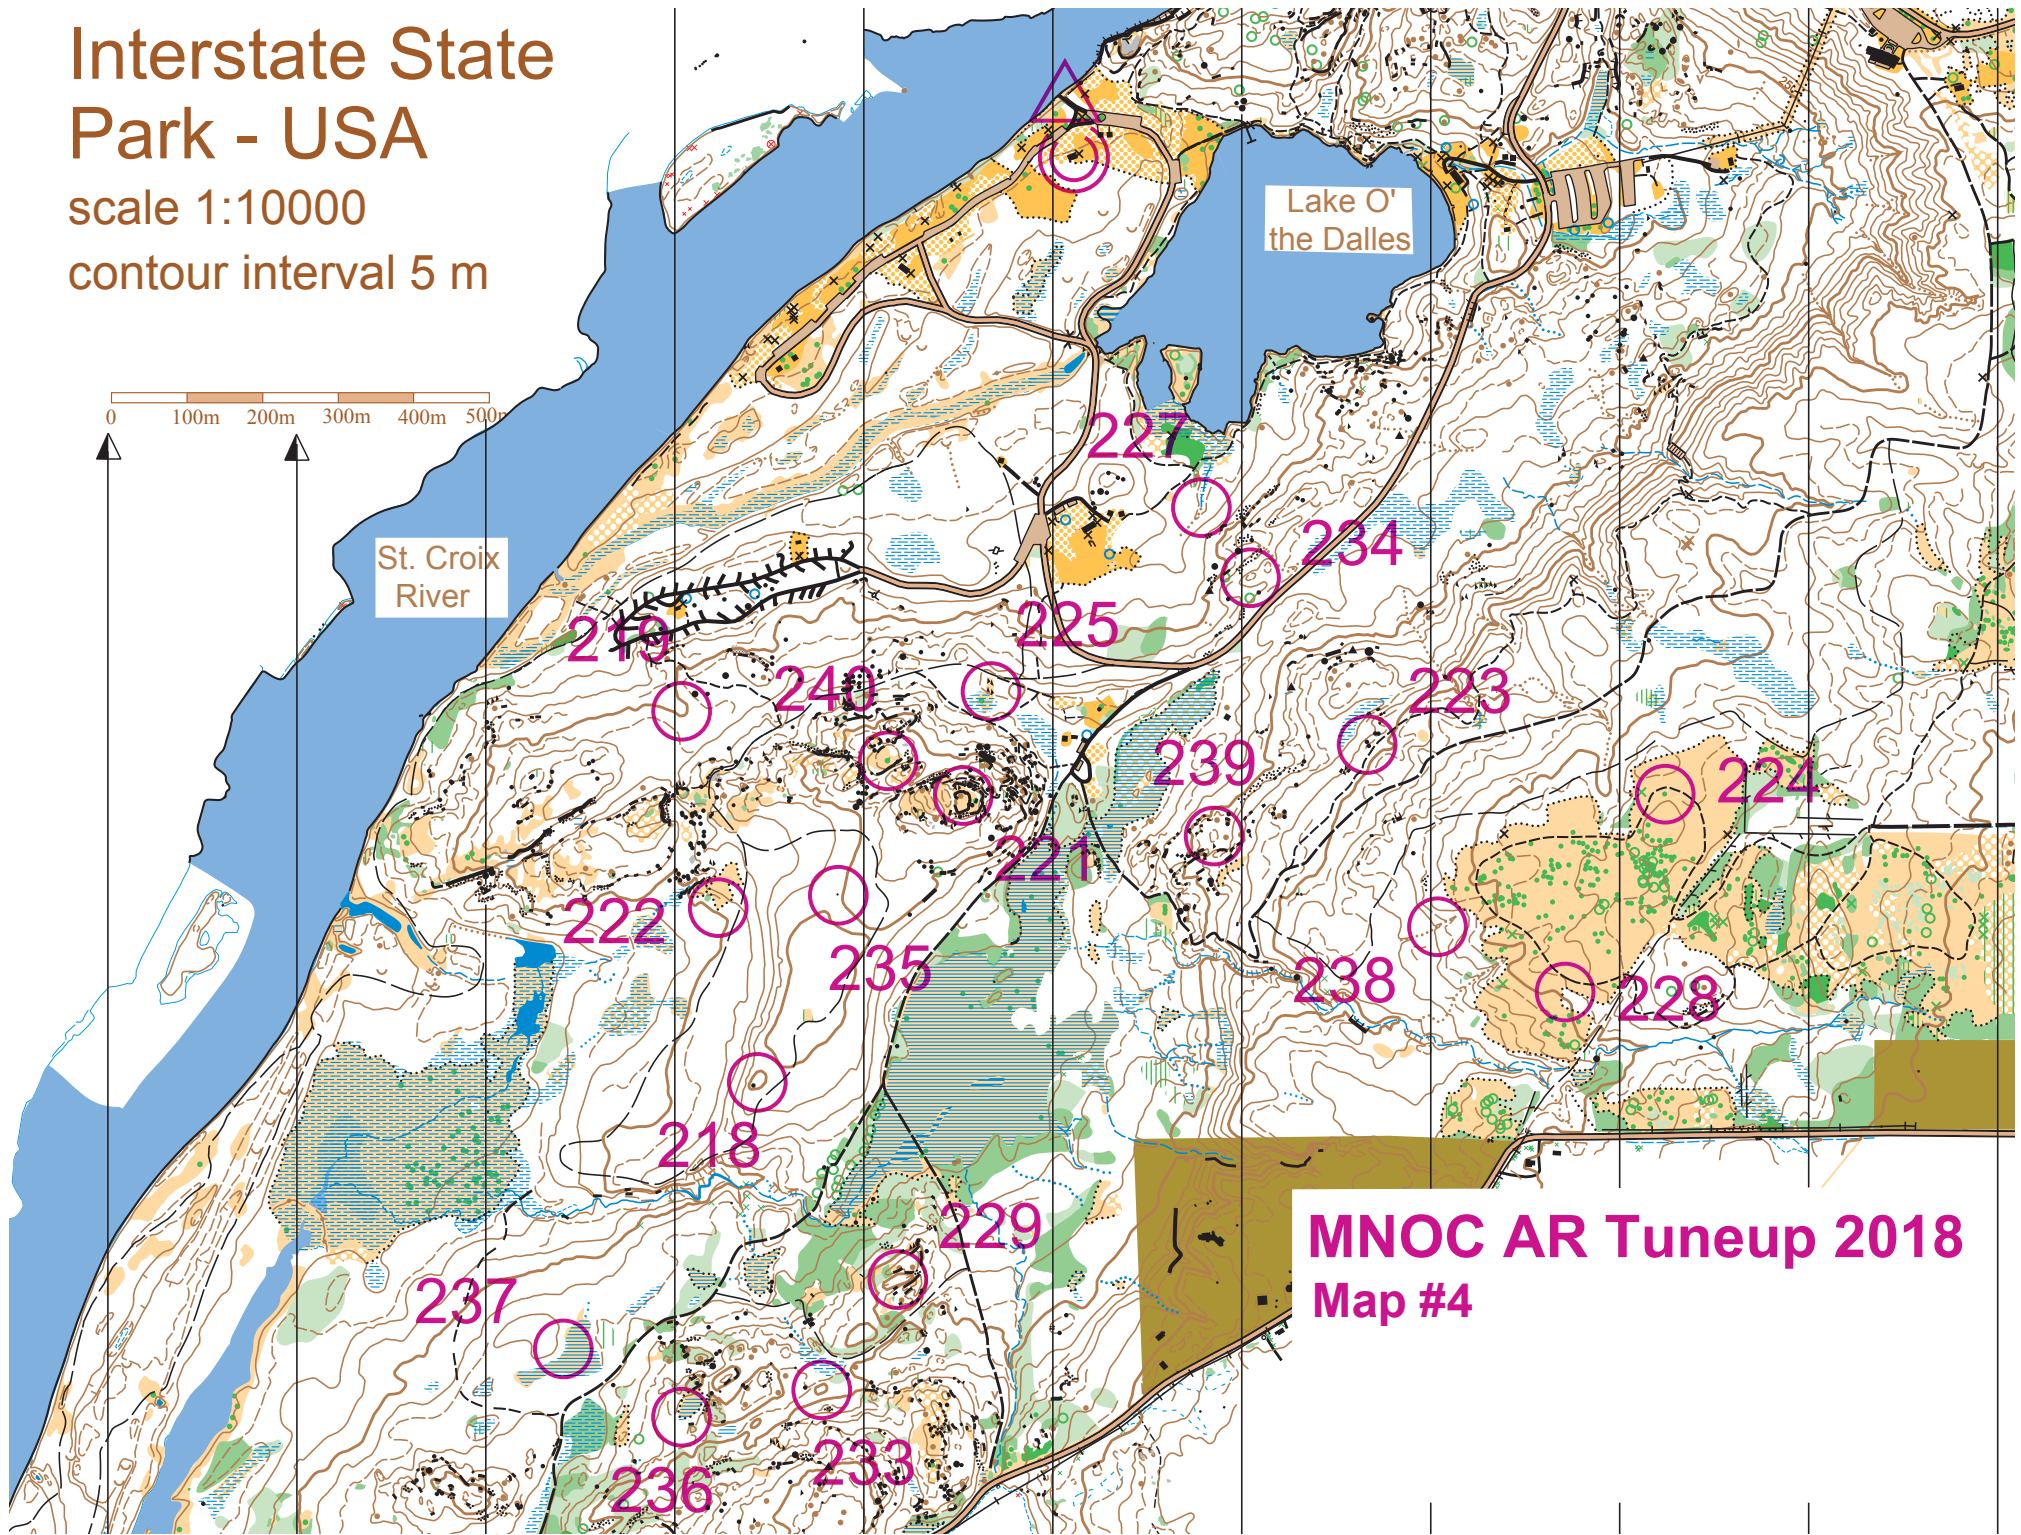

Interstate State Park - USA

scale 1:10000

contour interval 5 m

MNOC AR Tuneup 2018
Map #4