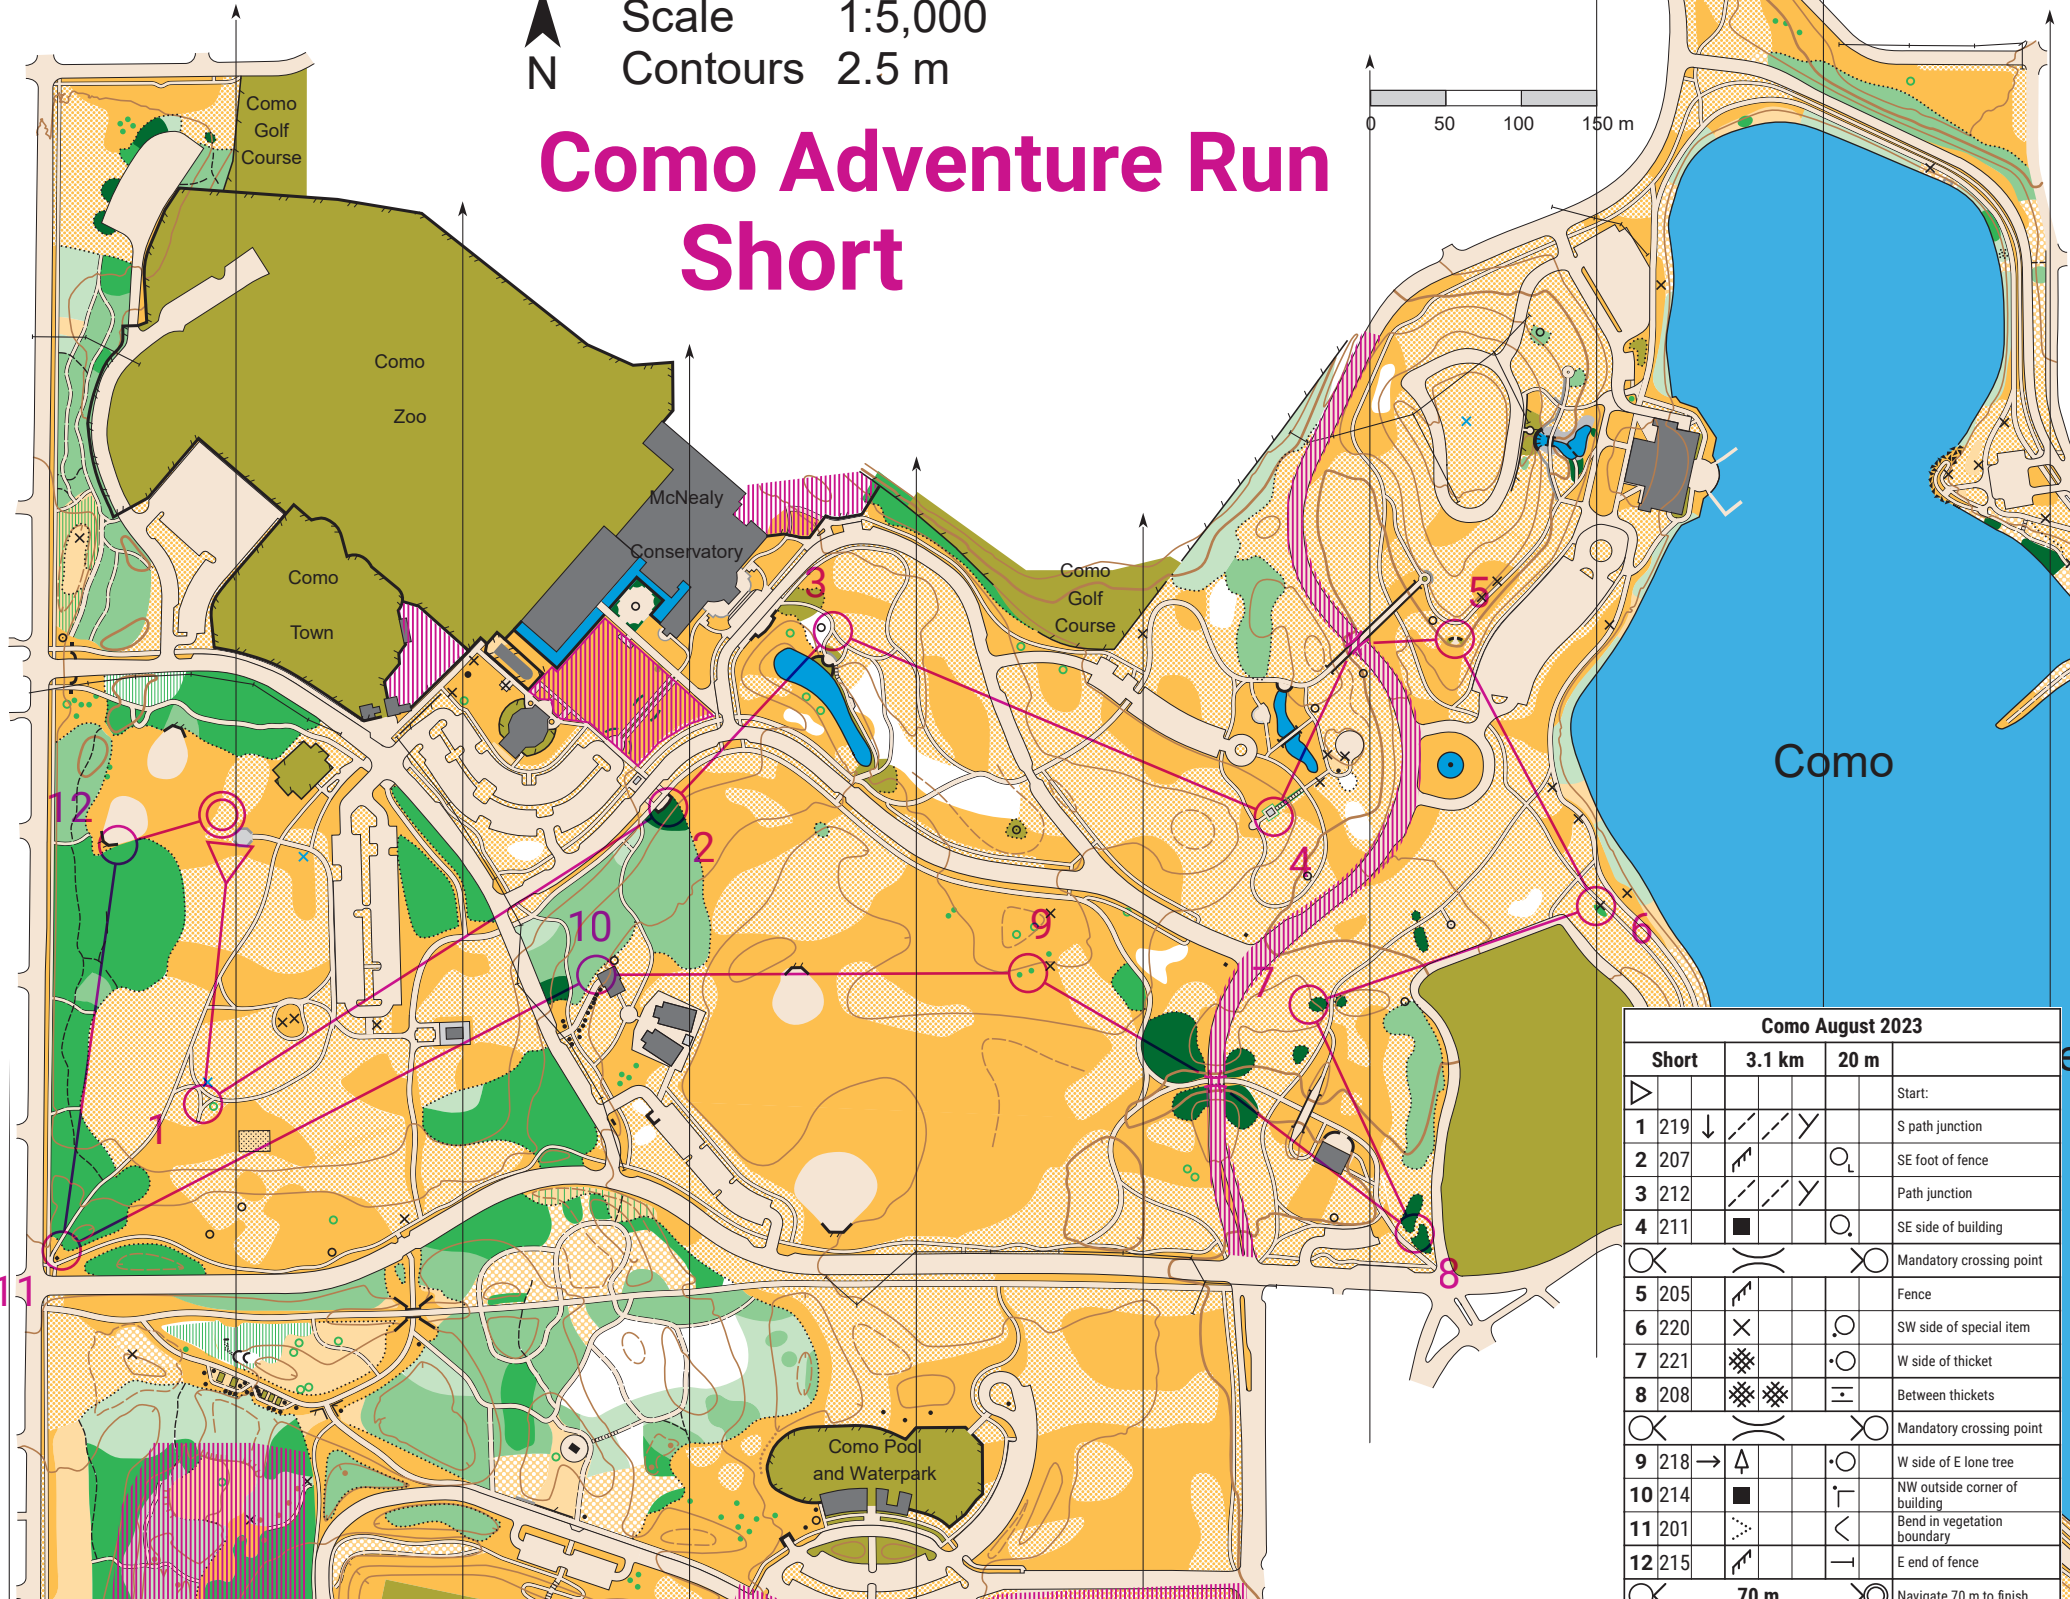

Scale 1:5,000  
 Contours 2.5 m

# Como Adventure Run Short

Como August 2023

Short	3.1 km	20 m	
			Start:
1 219	↓	↘	S path junction
2 207	↗	○	SE foot of fence
3 212	↘	↘	Path junction
4 211	■	○	SE side of building
○	⌋	⊗	Mandatory crossing point
5 205	↗		Fence
6 220	×	○	SW side of special item
7 221	▨	○	W side of thicket
8 208	▨	⊥	Between thickets
○	⌋	⊗	Mandatory crossing point
9 218	→	○	W side of E lone tree
10 214	■	⊥	NW outside corner of building
11 201	⋯	<	Bend in vegetation boundary
12 215	↗	⊥	E end of fence
○	70 m	⊗	Navigate 70 m to finish