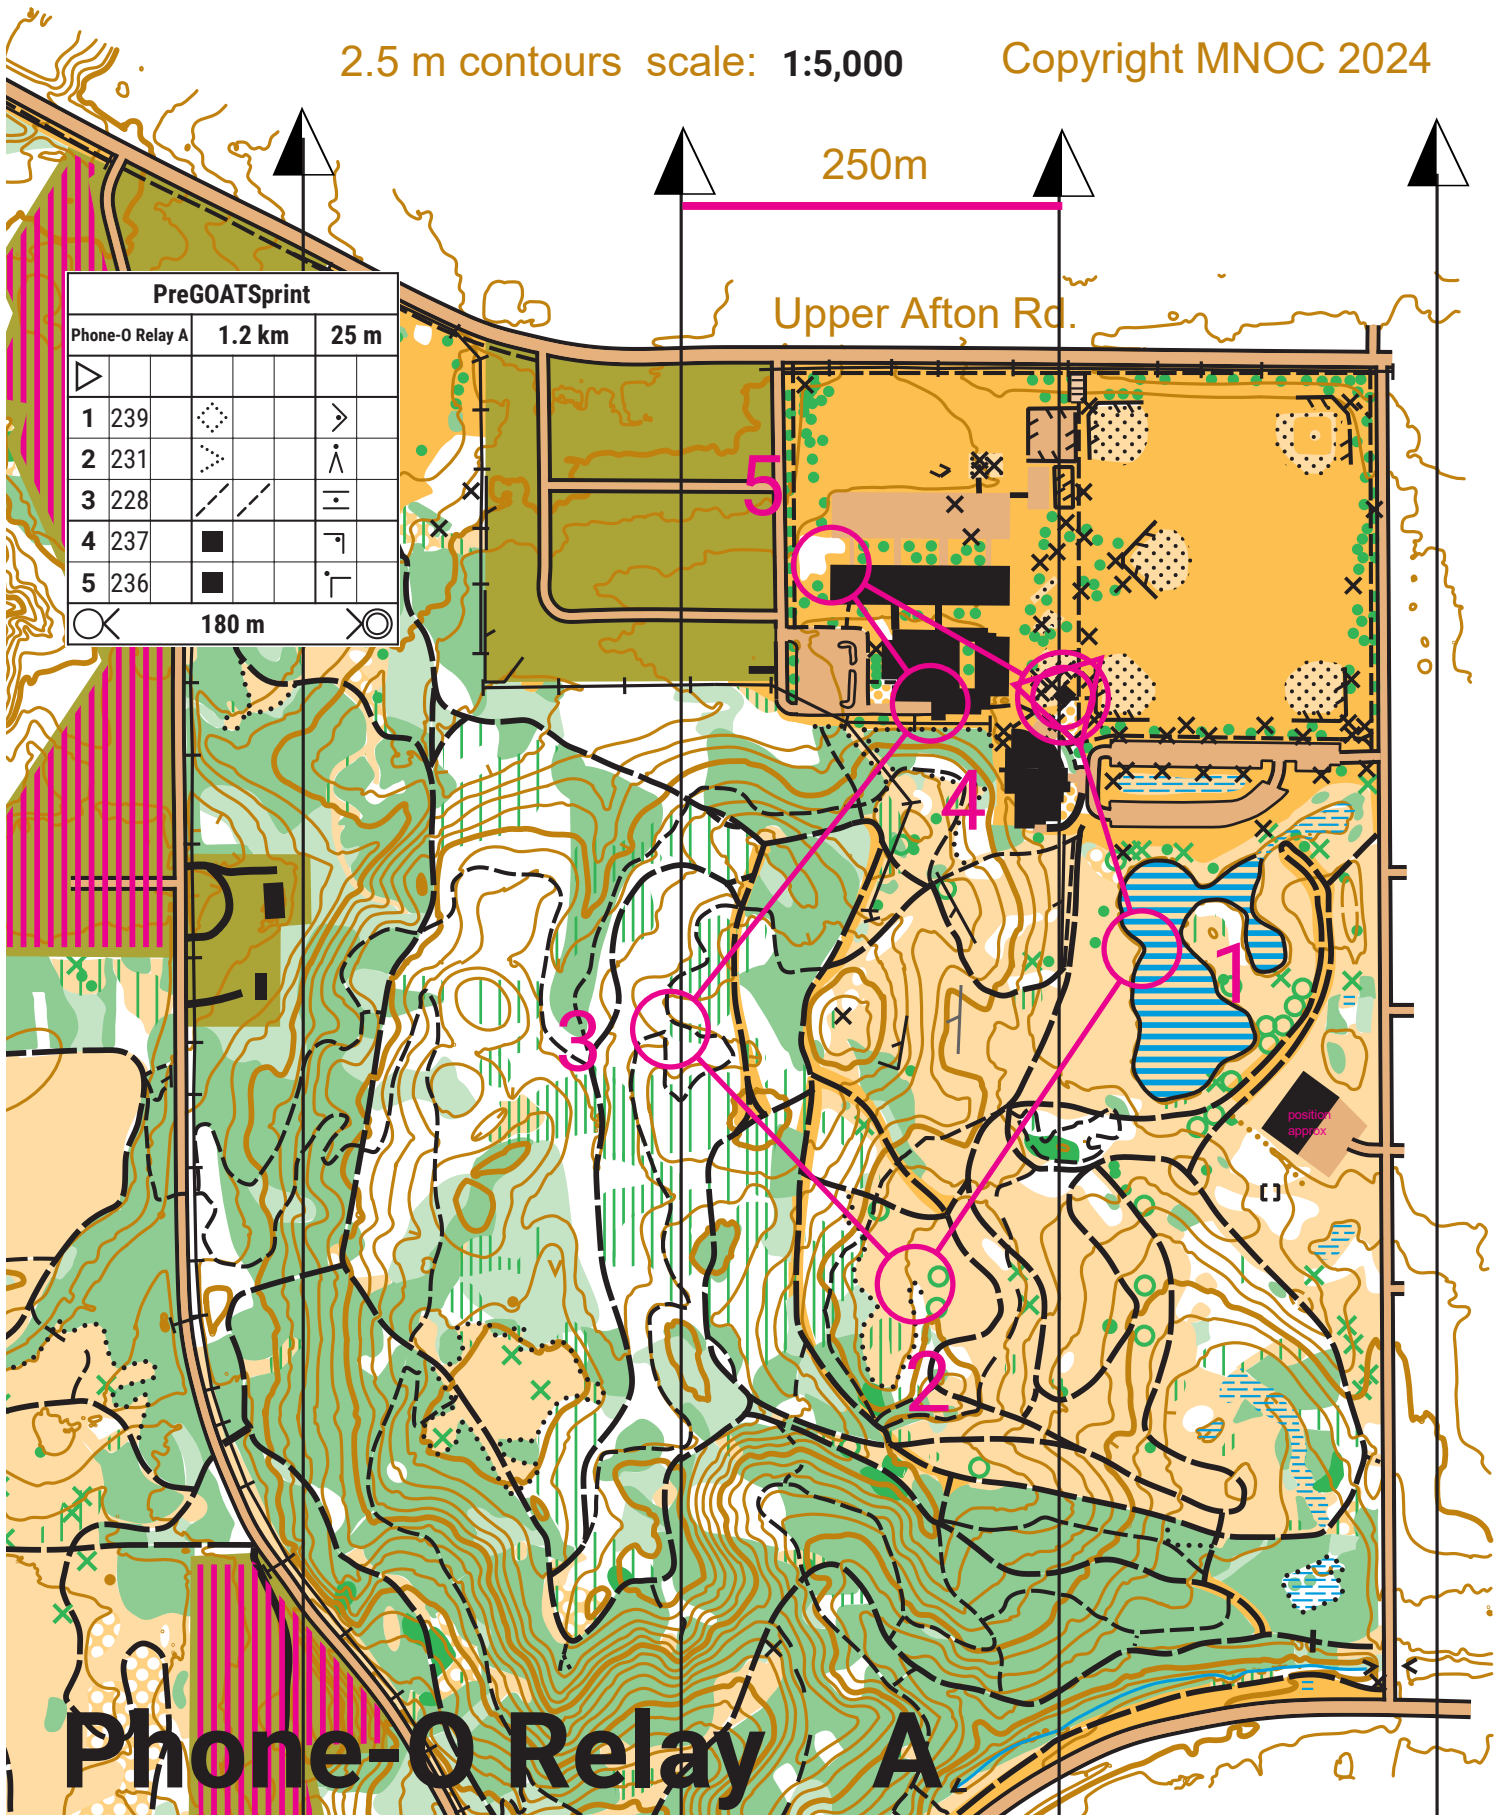

# Battle Creek West

2.5 m contours scale: 1:5,000

Copyright MNOC 2024