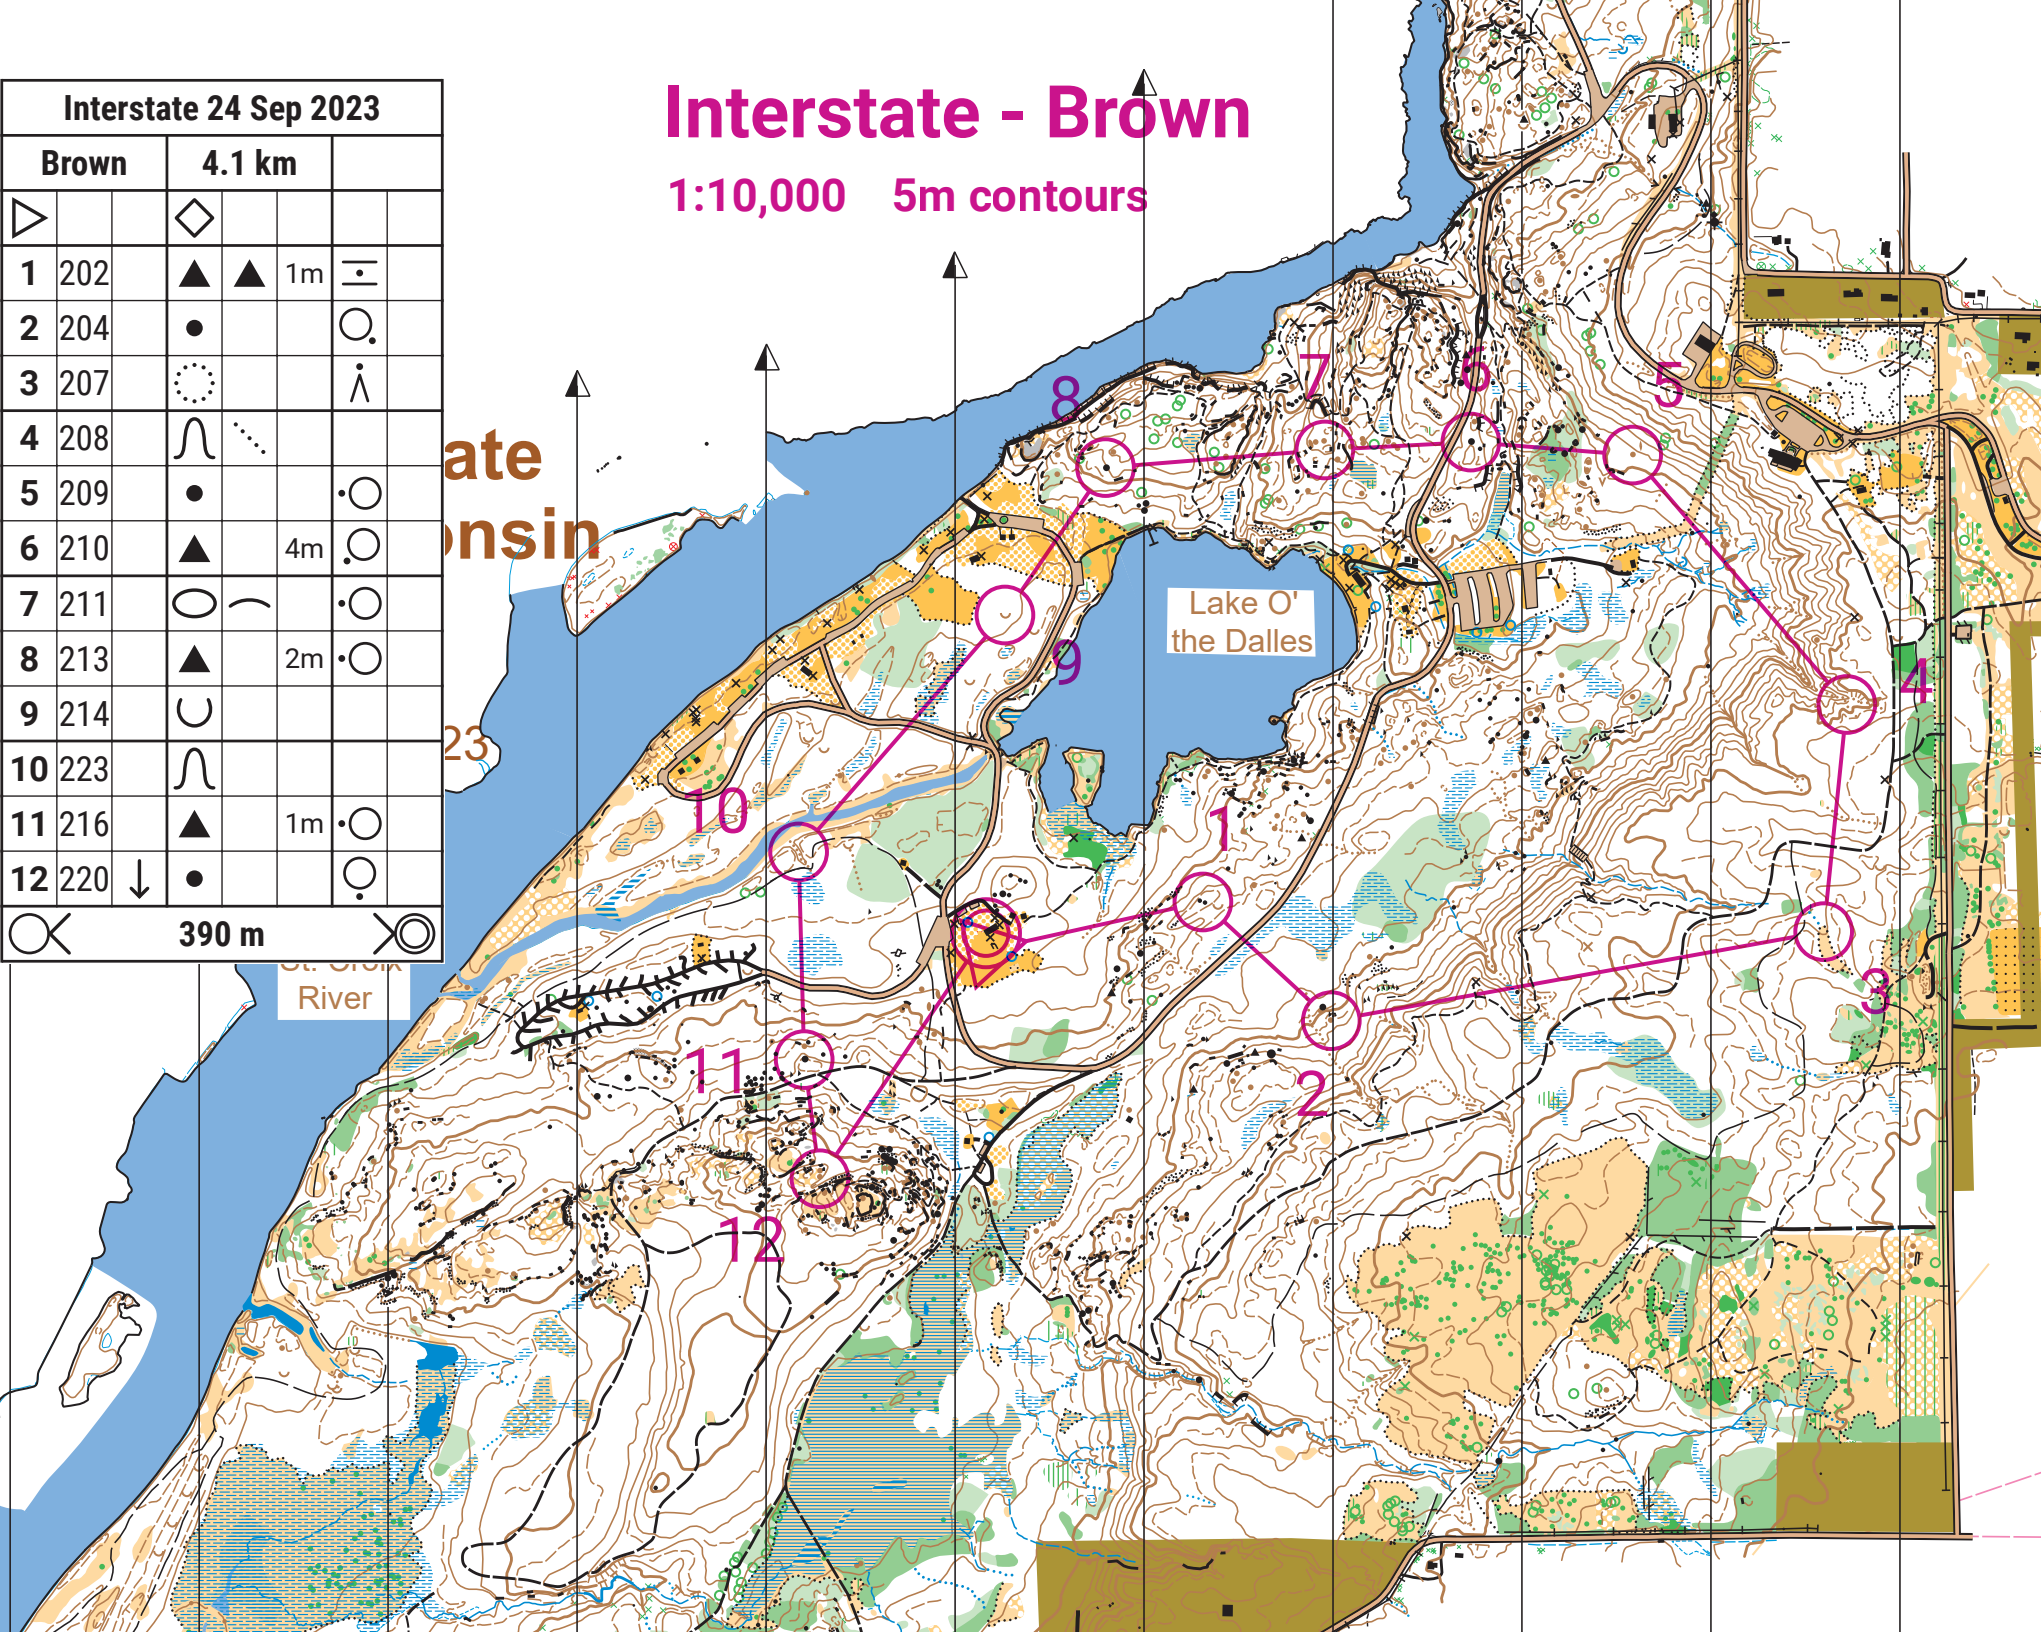

Interstate 24 Sep 2023			
Brown	4.1 km		
▷		◇	
1	202	▲ ▲	1m
2	204	●	○
3	207	⊙	∧
4	208	∩	
5	209	●	○
6	210	▲	4m
7	211	○	○
8	213	▲	2m
9	214	∪	
10	223	∩	
11	216	▲	1m
12	220	↓	○
○	390 m	○	

Interstate - Brown

1:10,000 5m contours

ate
onsin

Lake O'
the Dalles

St. Croix
River