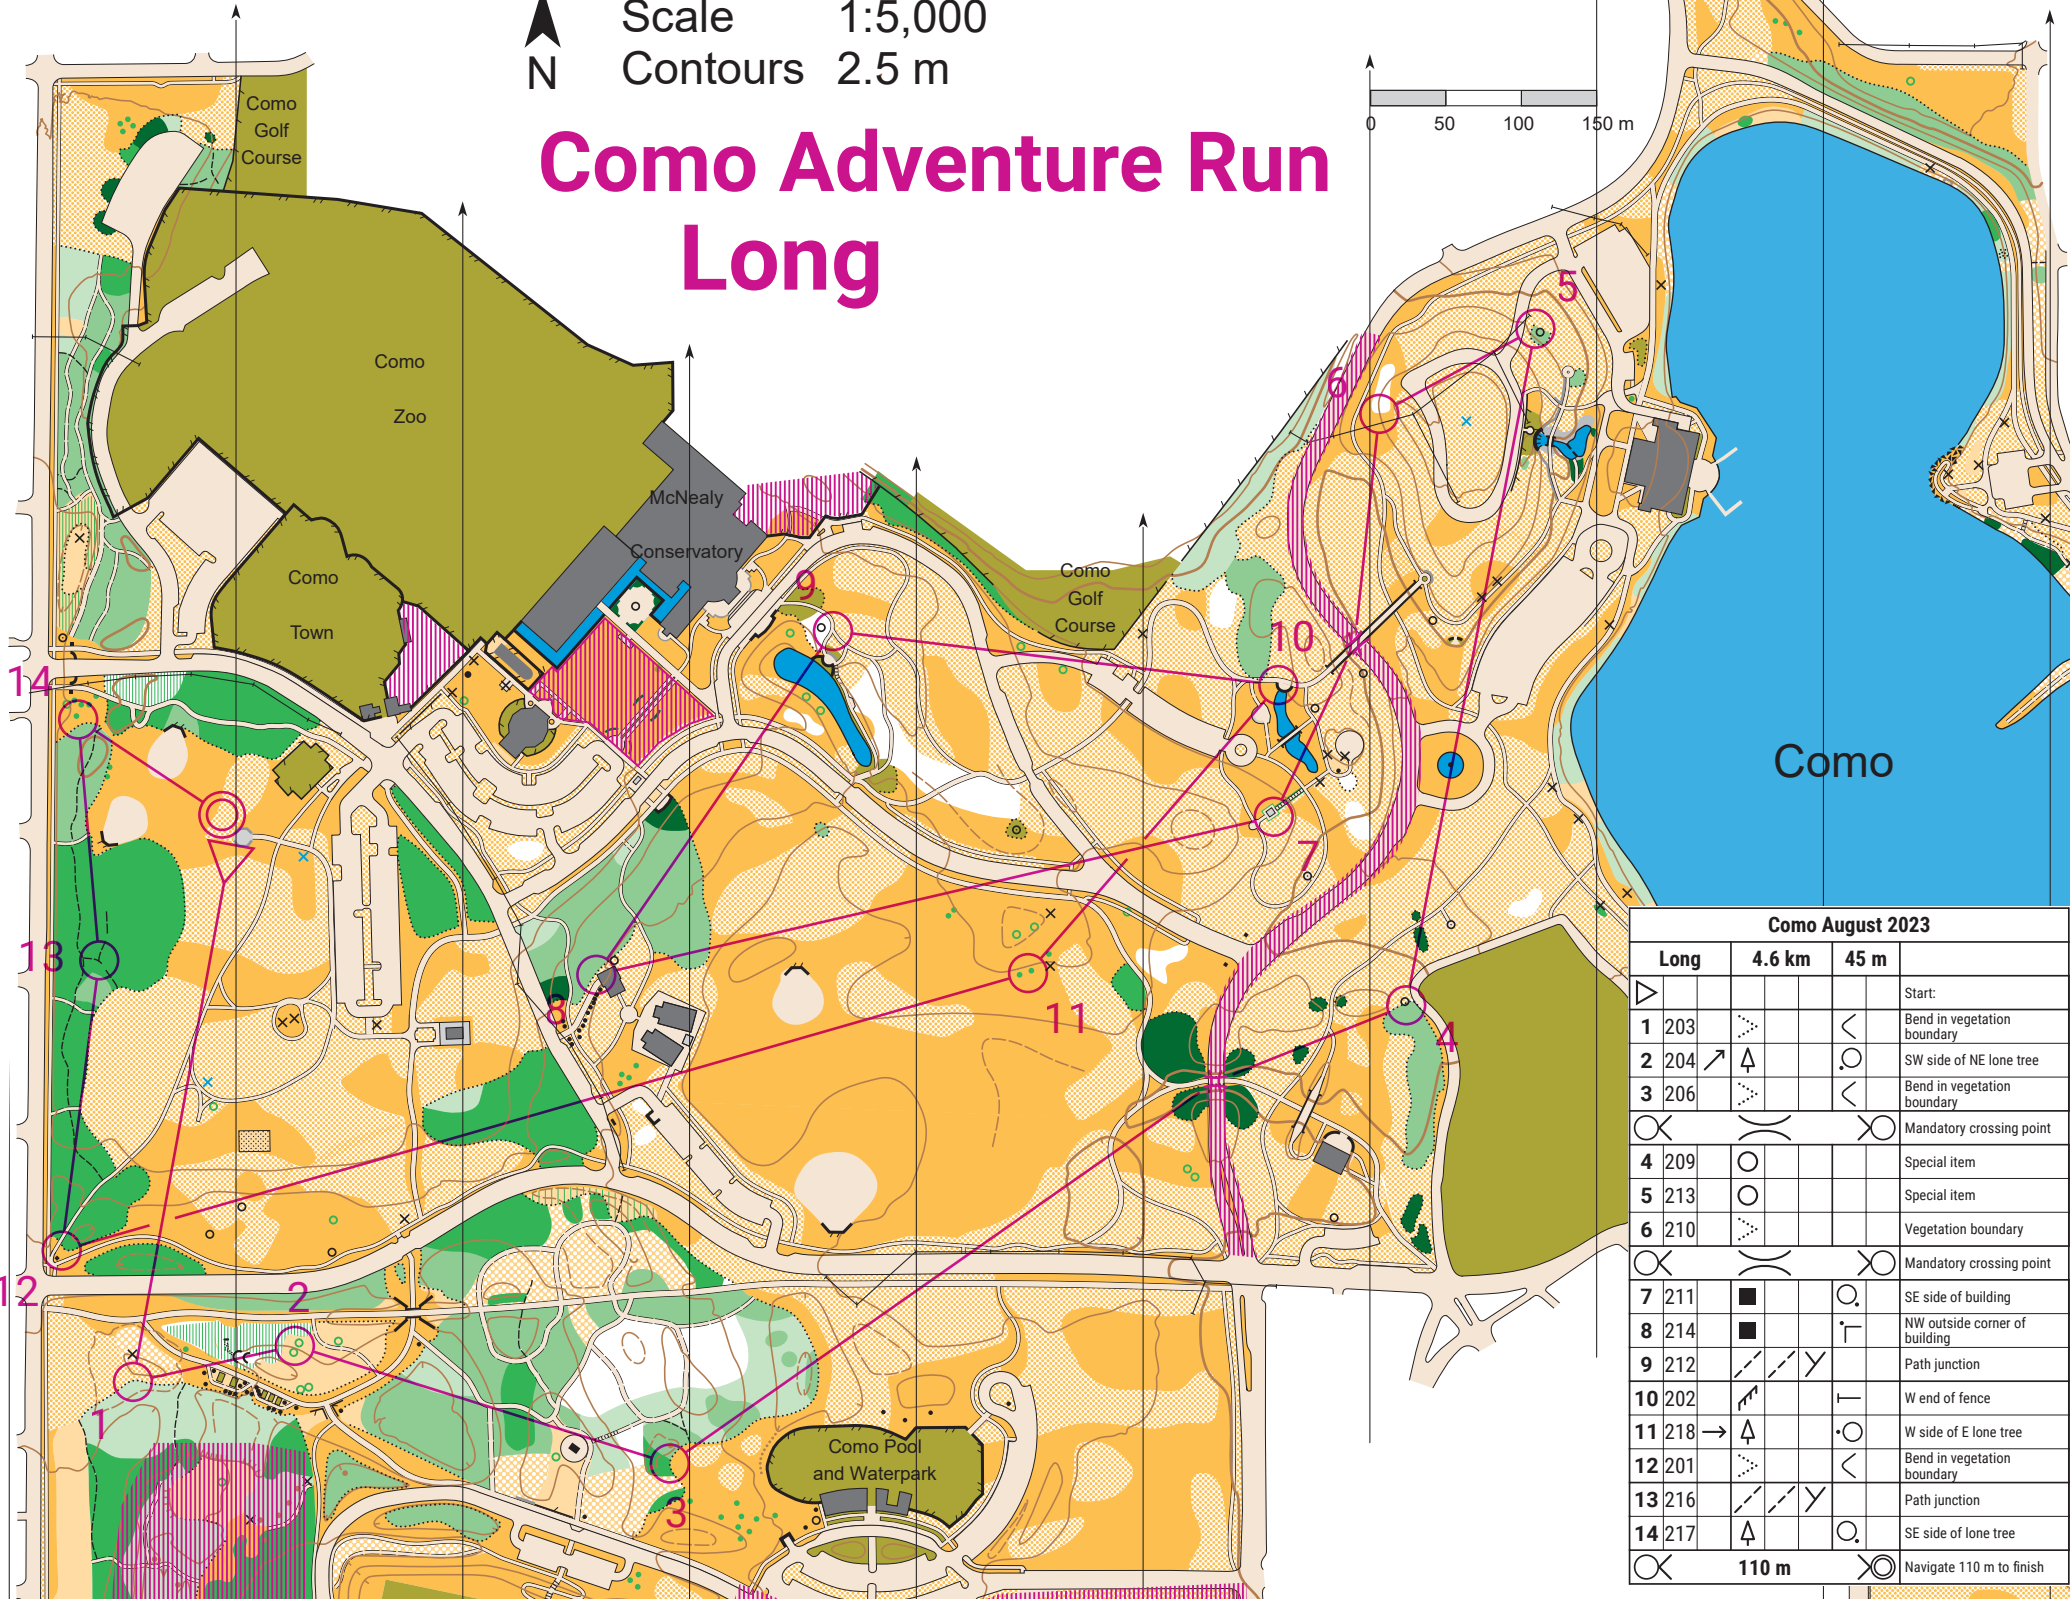

Scale 1:5,000
 Contours 2.5 m

Como Adventure Run Long

Como August 2023					
Long	4.6 km	45 m			
▶					Start:
1 203	▽		<		Bend in vegetation boundary
2 204	↗ ▲		○		SW side of NE lone tree
3 206	▽		<		Bend in vegetation boundary
○	⌋	⊗	Mandatory crossing point		
4 209	○				Special item
5 213	○				Special item
6 210	▽				Vegetation boundary
○	⌋	⊗	Mandatory crossing point		
7 211	■		○		SE side of building
8 214	■		┌		NW outside corner of building
9 212	⌈	⌋	┌		Path junction
10 202	▬		┌		W end of fence
11 218	→ ▲		○		W side of E lone tree
12 201	▽		<		Bend in vegetation boundary
13 216	⌈	⌋	┌		Path junction
14 217	▲		○		SE side of lone tree
○	110 m	⊗	Navigate 110 m to finish		